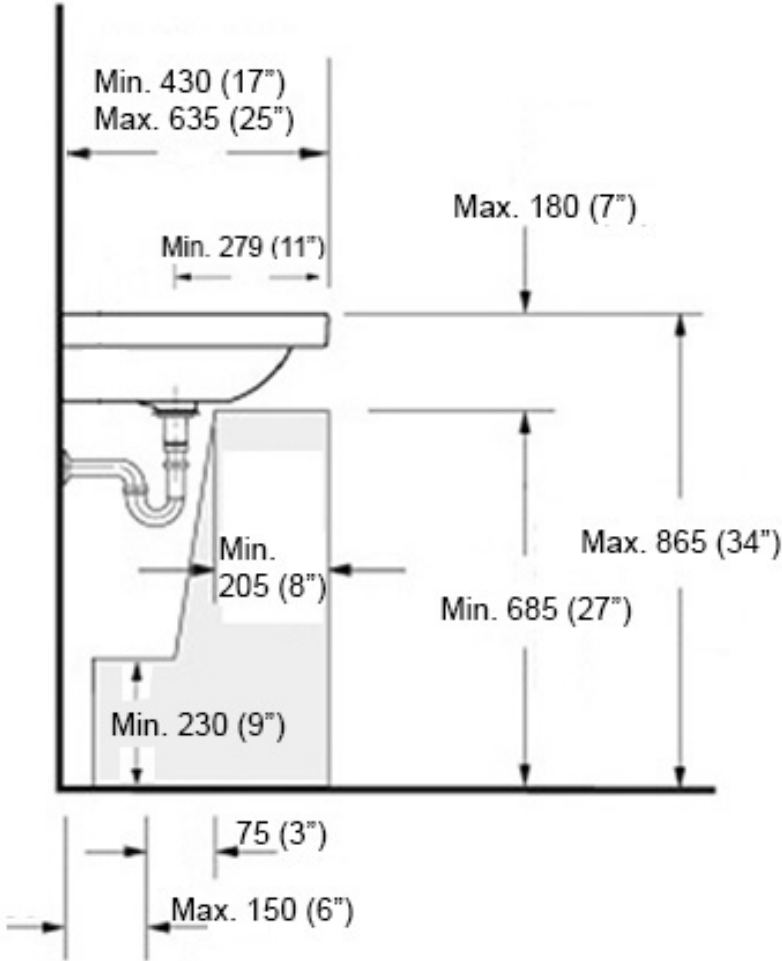

Codes & Standards:

- ADA Compliant

* WS Bath Collections reserves the right to revise dimensions or information on this sheet without notice

Collection |
Waldorf

Model |
Waldorf 4142K1

Dimensions Metric

1 inch = 2.54 cm

Dimensions Metric

1 inch = 2.54 cm
1 inch = 25.4 mm

WS[®]
BATH
COLLECTIONS

1051 Lea Drive - Collegeville, PA 19426
Tel. 215 513 9400 - Fax 610 831 0215
www.ws bathcollections.com - info@ws bathcollections.com

Recommended ADA Installation

Note: ADA Compliant when installed in accordance with ADA guidelines

<p>Collection Waldorf</p>	<p>Model Waldorf 4142K1</p>	<p>Dimensions Metric 1 inch = 2.54 cm 1 inch = 25.4 mm</p>	 <p>1051 Lea Drive - Collegeville, PA 19426 Tel. 215 513 9400 - Fax 610 831 0215 www.wsbatchcollections.com - info@wsbatchcollectins.com</p>
--------------------------------------	--	--	---