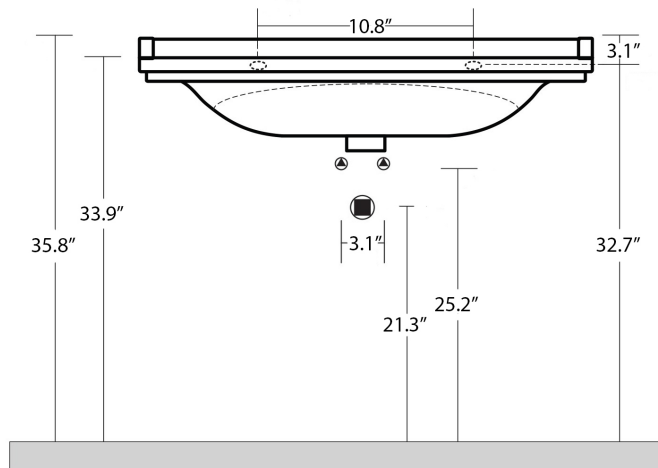

Codes & Standards:

- ADA Compliant

* WS Bath Collections reserves the right to revise dimensions or information on this sheet without notice

Collection |
Waldorf

Model |
Waldorf 4142K1

Dimensions Metric

1 inch = 2.54 cm

1 inch = 25.4 mm

WS[®]
BATH
COLLECTIONS

1051 Lea Drive - Collegeville, PA 19426
Tel. 215 513 9400 - Fax 610 831 0215

www.ws bathcollections.com - info@ws bathcollectins.com

Collection
Waldorf

Model |
Waldorf 4142K1

Dimensions Metric

1 inch = 2.54 cm
1 inch = 25.4 mm

WS[®]
BATH
COLLECTIONS

1051 Lea Drive - Collegeville, PA 19426
Tel. 215 513 9400 - Fax 610 831 0215
www.ws bathcollections.com - info@ws bathcollections.com