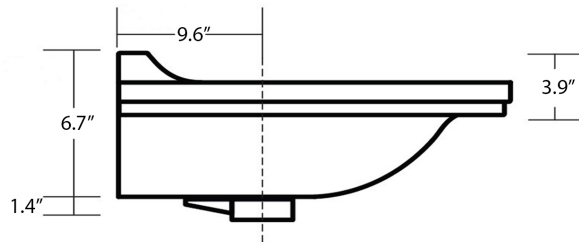

Codes & Standards:

- ADA Compliant

* WS Bath Collections reserves the right to revise dimensions or information on this sheet without notice

Collection |
Waldorf

Model |
Waldorf 4142K1

Dimensions Metric

1 inch = 2.54 cm

1 inch = 25.4 mm

WS[®]
BATH
COLLECTIONS

1051 Lea Drive - Collegeville, PA 19426
Tel. 215 513 9400 - Fax 610 831 0215

www.ws bathcollections.com - info@ws bathcollectins.com

Collection
Waldorf

Model |
Waldorf 4142K1

Dimensions Metric

1 inch = 2.54 cm
1 inch = 25.4 mm

WS[®]
BATH
COLLECTIONS

1051 Lea Drive - Collegeville, PA 19426
Tel. 215 513 9400 - Fax 610 831 0215
www.ws bathcollections.com - info@ws bathcollections.com