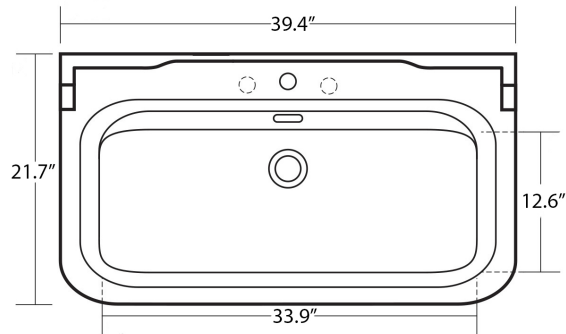

Codes & Standards:

- ADA Compliant

* WS Bath Collections reserves the right to revise dimensions or information on this sheet without notice

Collection |
Waldorf

Model |
Waldorf 4142K1

Dimensions Metric

1 inch = 2.54 cm

1 inch = 25.4 mm

WS[®]
BATH
COLLECTIONS

1051 Lea Drive - Collegeville, PA 19426
Tel. 215 513 9400 - Fax 610 831 0215

www.ws bathcollections.com - info@ws bathcollectins.com

Collection
Waldorf

Model |
Waldorf 4142K1

Dimensions Metric

1 inch = 2.54 cm
1 inch = 25.4 mm

WS[®]
BATH
COLLECTIONS

1051 Lea Drive - Collegeville, PA 19426
Tel. 215 513 9400 - Fax 610 831 0215
www.ws bathcollections.com - info@ws bathcollections.com