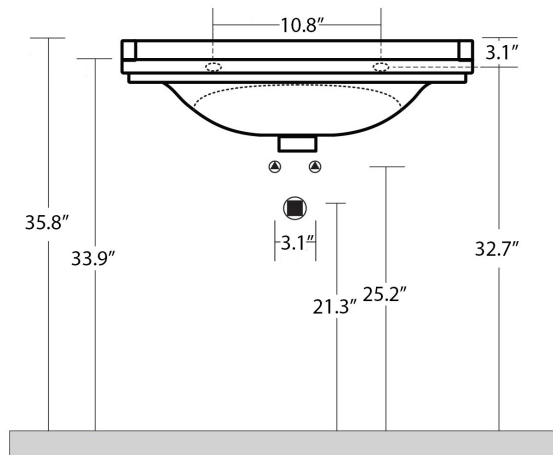

* WS Bath Collections reserves the right to revise dimensions or information on this sheet without notice

Collection Waldorf	Model Waldorf 4141+9197	Dimensions Metric <i>1 inch = 2.54 cm</i> <i>1 inch = 25.4 mm</i>	 1051 Lea Drive - Collegeville, PA 19426 Tel. 215 513 9400 - Fax 610 831 0215 www.ws bathcollections.com - info@ws bathcollectins.com
--------------------------------	-------------------------------------	---	---

Collection
Waldorf

Model |
Waldorf 4141+9197

Dimensions Metric
1 inch = 2.54 cm
1 inch = 25.4 mm

WS[®]
BATH
COLLECTIONS

1051 Lea Drive - Collegeville, PA 19426
Tel. 215 513 9400 - Fax 610 831 0215
www.ws bathcollections.com - info@ws bathcollections.com

Collection
Waldorf

Model |
Waldorf 4141+9197

Dimensions Metric

1 inch = 2.54 cm
1 inch = 25.4 mm

WS®
BATH
COLLECTIONS

1051 Lea Drive - Collegeville, PA 19426
Tel. 215 513 9400 - Fax 610 831 0215

www.ws bathcollections.com - info@ws bathcollections.com

Dimensions Metric
1 inch = 2.54 cm
1 inch = 25.4 mm

WS[®]
BATH
COLLECTIONS

1051 Lea Drive - Collegeville, PA 19426
Tel. 215 513 9400 - Fax 610 831 0215

www.ws bathcollections.com - info@ws bathcollections.com