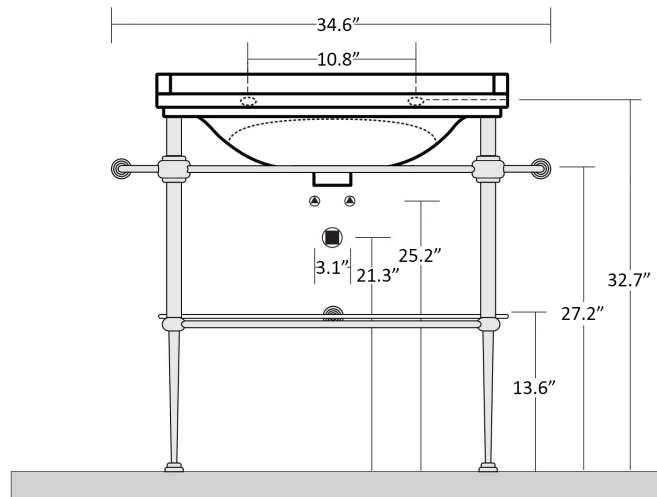

* WS Bath Collections reserves the right to revise dimensions or information on this sheet without notice

Collection Waldorf	Model Waldorf 4141+9197	Dimensions Metric <i>1 inch = 2.54 cm</i> <i>1 inch = 25.4 mm</i>	 1051 Lea Drive - Collegeville, PA 19426 Tel. 215 513 9400 - Fax 610 831 0215 www.ws bathcollections.com - info@ws bathcollectins.com
--------------------------------	-------------------------------------	---	---

Collection
Waldorf

Model |
Waldorf 4141+9197

Dimensions Metric
1 inch = 2.54 cm
1 inch = 25.4 mm

WS[®]
BATH
COLLECTIONS

1051 Lea Drive - Collegeville, PA 19426
Tel. 215 513 9400 - Fax 610 831 0215
www.ws bathcollections.com - info@ws bathcollections.com

Collection
Waldorf

Model |
Waldorf 4141+9197

Dimensions Metric

1 inch = 2.54 cm
1 inch = 25.4 mm

WS®
BATH
COLLECTIONS

1051 Lea Drive - Collegeville, PA 19426
Tel. 215 513 9400 - Fax 610 831 0215

www.ws bathcollections.com - info@ws bathcollections.com