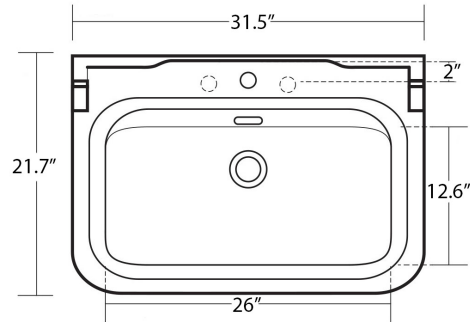

Related Items:

- WSBC 53991 | Push Waste Drain
- WSBC 53922 | Decorative Trap

Finishes:

-  Sink: Glossy White
-  Sink: Glossy Black
-  Console: Polished Chrome
-  Console: Gold

SKU# | Options:

- Waldorf 4141K1.01 | Sink in Glossy White, Chrome Overflow, Single Faucet Hole
- Waldorf 4141K1.03 | Sink in Glossy White, Chrome Overflow, Three Faucet Holes
- Waldorf 4141K4.01 | Sink in Glossy Black, Chrome Overflow, Single Faucet Hole
- Waldorf 4141K4.03 | Sink in Glossy Black, Chrome Overflow, Three Faucet Holes
- Waldorf 9197K1 | Console in Polished Chrome
- Waldorf 9197K2 | Console in Gold
- Three Faucet Hole 4" Spread: Add to Reference "-4" (Ex. 4141K1.03-4)
- Three Faucet Hole 8" Spread: Add to Reference "-8" (Ex. 4141K1.03-8)

* WS Bath Collections reserves the right to revise dimensions or information on this sheet without notice

Collection Waldorf	Model Waldorf 4141+9197	Dimensions Metric <i>1 inch = 2.54 cm</i> <i>1 inch = 25.4 mm</i>	 1051 Lea Drive - Collegeville, PA 19426 Tel. 215 513 9400 - Fax 610 831 0215 www.ws bathcollections.com - info@ws bathcollectins.com
--------------------------------	-------------------------------------	---	---

Collection
Waldorf

Model |
Waldorf 4141+9197

Dimensions Metric
1 inch = 2.54 cm
1 inch = 25.4 mm

WS[®]
BATH
COLLECTIONS

1051 Lea Drive - Collegeville, PA 19426
Tel. 215 513 9400 - Fax 610 831 0215
www.ws bathcollections.com - info@ws bathcollections.com

Collection
Waldorf

Model |
Waldorf 4141+9197

Dimensions Metric

1 inch = 2.54 cm
1 inch = 25.4 mm

WS®
BATH
COLLECTIONS

1051 Lea Drive - Collegeville, PA 19426
Tel. 215 513 9400 - Fax 610 831 0215

www.ws bathcollections.com - info@ws bathcollections.com