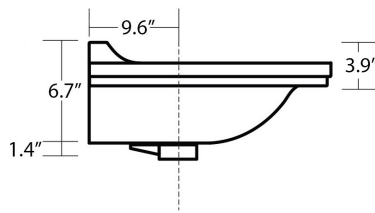

Related Items:

- WSBC 53991 | Push Waste Drain
- WSBC 53922 | Decorative Trap

Finishes:

-  Sink: Glossy White
-  Sink: Glossy Black
-  Console: Polished Chrome
-  Console: Gold

SKU# | Options:

- Waldorf 4141K1.01 | Sink in Glossy White, Chrome Overflow, Single Faucet Hole
- Waldorf 4141K1.03 | Sink in Glossy White, Chrome Overflow, Three Faucet Holes
- Waldorf 4141K4.01 | Sink in Glossy Black, Chrome Overflow, Single Faucet Hole
- Waldorf 4141K4.03 | Sink in Glossy Black, Chrome Overflow, Three Faucet Holes
- Waldorf 9197K1 | Console in Polished Chrome
- Waldorf 9197K2 | Console in Gold
- Three Faucet Hole 4" Spread: Add to Reference "-4" (Ex. 4141K1.03-4)
- Three Faucet Hole 8" Spread: Add to Reference "-8" (Ex. 4141K1.03-8)

* WS Bath Collections reserves the right to revise dimensions or information on this sheet without notice

Collection Waldorf	Model Waldorf 4141+9197	Dimensions Metric <i>1 inch = 2.54 cm</i> <i>1 inch = 25.4 mm</i>	 1051 Lea Drive - Collegeville, PA 19426 Tel. 215 513 9400 - Fax 610 831 0215 www.ws bathcollections.com - info@ws bathcollectins.com
--------------------------------	-------------------------------------	---	---

Collection
Waldorf

Model |
Waldorf 4141+9197

Dimensions Metric
1 inch = 2.54 cm
1 inch = 25.4 mm

WS[®]
BATH
COLLECTIONS

1051 Lea Drive - Collegeville, PA 19426
Tel. 215 513 9400 - Fax 610 831 0215
www.ws bathcollections.com - info@ws bathcollections.com

Collection
Waldorf

Model |
Waldorf 4141+9197

Dimensions Metric

1 inch = 2.54 cm
1 inch = 25.4 mm

WS®
BATH
COLLECTIONS

1051 Lea Drive - Collegeville, PA 19426
Tel. 215 513 9400 - Fax 610 831 0215

www.ws bathcollections.com - info@ws bathcollections.com