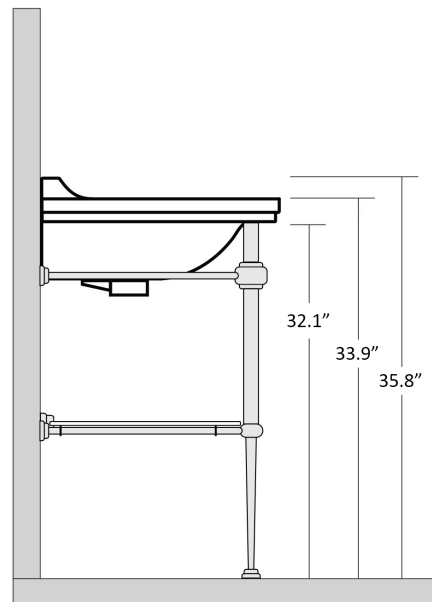

* WS Bath Collections reserves the right to revise dimensions or information on this sheet without notice

Collection Waldorf	Model Waldorf 4141+9197	Dimensions Metric <i>1 inch = 2.54 cm</i> <i>1 inch = 25.4 mm</i>	 1051 Lea Drive - Collegeville, PA 19426 Tel. 215 513 9400 - Fax 610 831 0215 www.ws bathcollections.com - info@ws bathcollectins.com
--------------------------------	-------------------------------------	---	---

Collection
Waldorf

Model |
Waldorf 4141+9197

Dimensions Metric
1 inch = 2.54 cm
1 inch = 25.4 mm

WS[®]
BATH
COLLECTIONS

1051 Lea Drive - Collegeville, PA 19426
Tel. 215 513 9400 - Fax 610 831 0215
www.ws bathcollections.com - info@ws bathcollections.com

Collection
Waldorf

Model |
Waldorf 4141+9197

Dimensions Metric

1 inch = 2.54 cm
1 inch = 25.4 mm

WS®
BATH
COLLECTIONS

1051 Lea Drive - Collegeville, PA 19426
Tel. 215 513 9400 - Fax 610 831 0215

www.ws bathcollections.com - info@ws bathcollections.com

Dimensions Metric
1 inch = 2.54 cm
1 inch = 25.4 mm

WS[®]
BATH
COLLECTIONS

1051 Lea Drive - Collegeville, PA 19426
Tel. 215 513 9400 - Fax 610 831 0215

www.ws bathcollections.com - info@ws bathcollections.com