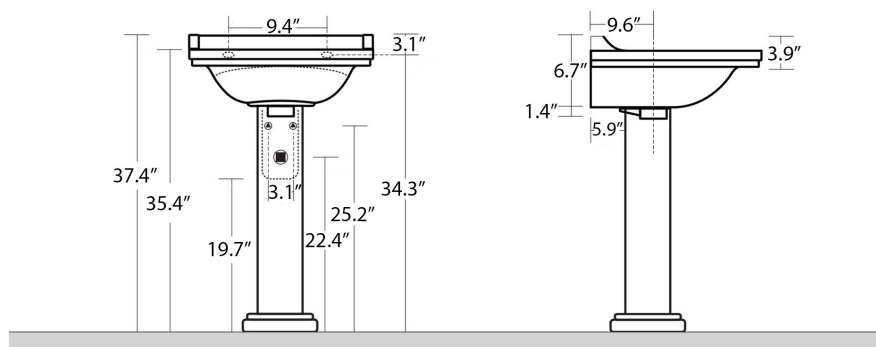

Waldorf 4140K1+417001

Collection
Waldorf

Model |
Waldorf 4140K1+417001

Dimensions Metric
1 inch = 2.54 cm
1 inch = 25.4 mm

WS®
BATH
COLLECTIONS

1051 Lea Drive - Collegeville, PA 19426
Tel. 215 513 9400 - Fax 610 831 0215
www.ws bathcollections.com - info@ws bathcollections.com