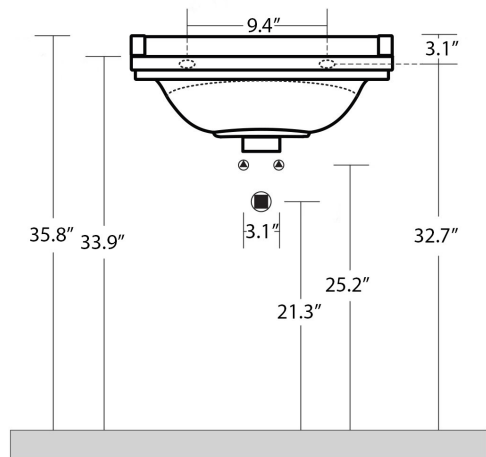

Waldorf 4140K1+417001

Collection
Waldorf

Model |
Waldorf 4140K1+417001

Dimensions Metric
1 inch = 2.54 cm
1 inch = 25.4 mm

WS®
BATH
COLLECTIONS

1051 Lea Drive - Collegeville, PA 19426
Tel. 215 513 9400 - Fax 610 831 0215
www.ws bathcollections.com - info@ws bathcollections.com