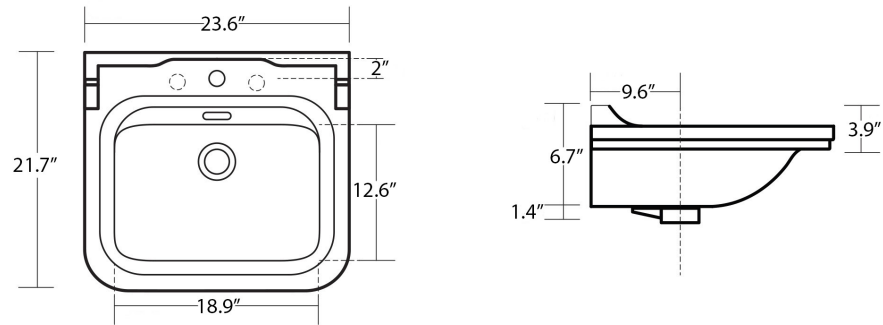

Waldorf 4140K1+417001

Collection
Waldorf

Model |
Waldorf 4140K1+417001

Dimensions Metric
1 inch = 2.54 cm
1 inch = 25.4 mm

WS®
BATH
COLLECTIONS

1051 Lea Drive - Collegeville, PA 19426
Tel. 215 513 9400 - Fax 610 831 0215
www.ws bathcollections.com - info@ws bathcollections.com