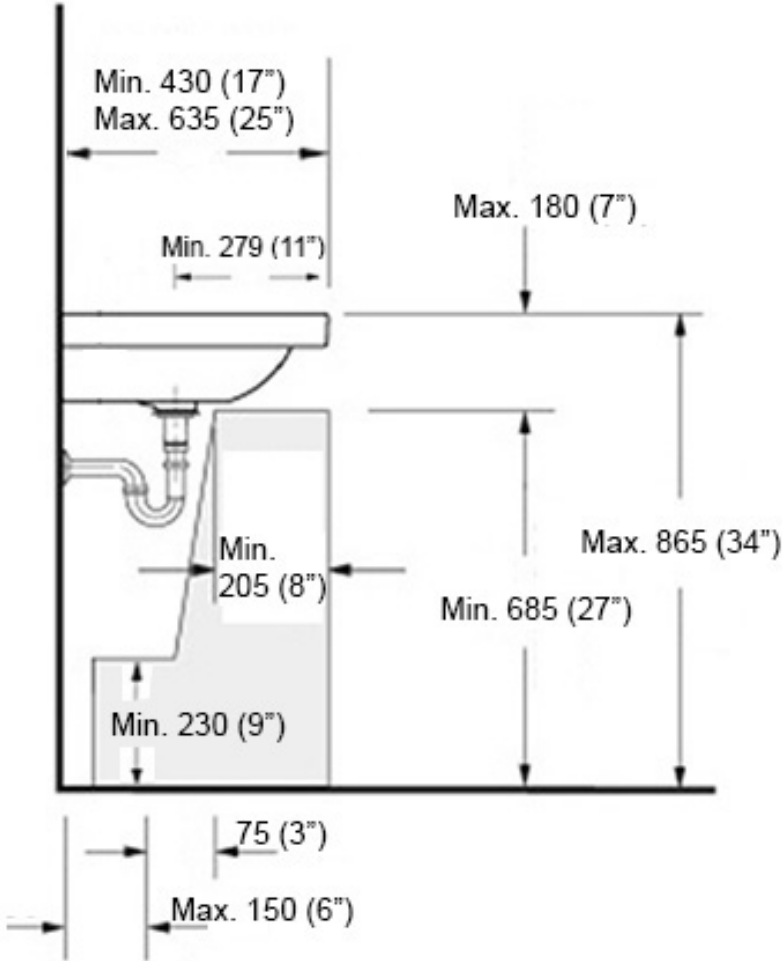

Collection
Waldorf

Model |
Waldorf 4140

Dimensions Metric
1 inch = 2.54 cm
1 inch = 25.4 mm

WS[®]
BATH
COLLECTIONS

1051 Lea Drive - Collegeville, PA 19426
Tel. 215 513 9400 - Fax 610 831 0215
www.ws bathcollections.com - info@ws bathcollections.com

Matte Black
WSBC 53995.22

MOUNTING HARDWARE

Wall-mount installation

Vessel/ countertop installation

Bolts

Silicone (*optional*)

Collection
Waldorf

Model |
Waldorf 4140

Dimensions Metric
1 inch = 2.54 cm
1 inch = 25.4 mm

WS[®]
BATH
COLLECTIONS

1051 Lea Drive - Collegeville, PA 19426
Tel. 215 513 9400 - Fax 610 831 0215

www.ws bathcollections.com - info@ws bathcollections.com

Recommended ADA Installation

Note: ADA Compliant when installed in accordance with ADA guidelines

<p>Collection Waldorf</p>	<p>Model Waldorf 4140</p>	<p>Dimensions Metric <i>1 inch = 2.54 cm</i> <i>1 inch = 25.4 mm</i></p>	<p>WS[®] BATH COLLECTIONS 1051 Lea Drive - Collegeville, PA 19426 Tel. 215 513 9400 - Fax 610 831 0215 www.ws bathcollections.com - info@ws bathcollectins.com</p>
--------------------------------------	--	--	--