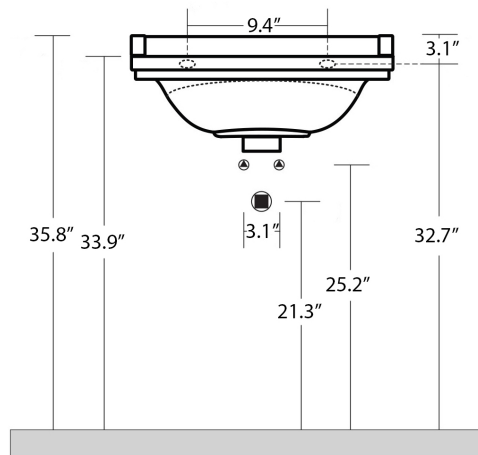

Related Items:

- WSBC 53991 | Push Waste Drain
- WSBC 53922 | Decorative Trap

Finishes:

-  Glossy White
-  Glossy Black

SKU# | Options:

- Waldorf 4140.00 | Sink in Glossy White, No Faucet Hole
- Waldorf 4140.01 | Sink in Glossy White, Single Faucet Hole
- Waldorf 4140.03-4 | Sink in Glossy White, Three Faucet Holes in 4" Spread
- Waldorf 4140.03-8 | Sink in Glossy White, Three Faucet Holes in 8" Spread
- Waldorf 4140.00 BG | Sink in Glossy Black, No Faucet Hole
- Waldorf 4140.01 BG | Sink in Glossy Black, Single Faucet Hole
- Waldorf 4140.03-4 BG | Sink in Glossy Black, Three Faucet Holes in 4" Spread
- Waldorf 4140.03-8 BG | Sink in Glossy Black, Three Faucet Holes in 8" Spread
- Waldorf 740890 | Towel Bar in Polished Chrome
- Waldorf 740891 | Towel Bar in Gold (Special Order)
- Waldorf 740893 | Towel Bar in Bronze (Special Order)

Codes & Standards:

- ADA Compliant

* WS Bath Collections reserves the right to revise dimensions or information on this sheet without notice

Collection Waldorf	Model Waldorf 4140	Dimensions Metric <i>1 inch = 2.54 cm</i> <i>1 inch = 25.4 mm</i>	 1051 Lea Drive - Collegeville, PA 19426 Tel. 215 513 9400 - Fax 610 831 0215 www.ws bathcollections.com - info@ws bathcollectins.com
--------------------------------	--------------------------------	---	---

Collection
Waldorf

Model |
Waldorf 4140

Dimensions Metric
1 inch = 2.54 cm
1 inch = 25.4 mm

WS[®]
BATH
COLLECTIONS

1051 Lea Drive - Collegeville, PA 19426
Tel. 215 513 9400 - Fax 610 831 0215
www.ws bathcollections.com - info@ws bathcollections.com

Dimensions Metric
1 inch = 2.54 cm
1 inch = 25.4 mm

WS[®]
BATH
COLLECTIONS

1051 Lea Drive - Collegeville, PA 19426
Tel. 215 513 9400 - Fax 610 831 0215

www.ws bathcollections.com - info@ws bathcollections.com