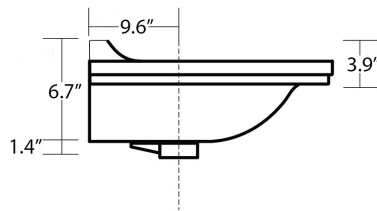

Related Items:

- WSBC 53991 | Push Waste Drain
- WSBC 53922 | Decorative Trap

Finishes:

-  Glossy White
-  Glossy Black

SKU# | Options:

- Waldorf 4140.00 | Sink in Glossy White, No Faucet Hole
- Waldorf 4140.01 | Sink in Glossy White, Single Faucet Hole
- Waldorf 4140.03-4 | Sink in Glossy White, Three Faucet Holes in 4" Spread
- Waldorf 4140.03-8 | Sink in Glossy White, Three Faucet Holes in 8" Spread
- Waldorf 4140.00 BG | Sink in Glossy Black, No Faucet Hole
- Waldorf 4140.01 BG | Sink in Glossy Black, Single Faucet Hole
- Waldorf 4140.03-4 BG | Sink in Glossy Black, Three Faucet Holes in 4" Spread
- Waldorf 4140.03-8 BG | Sink in Glossy Black, Three Faucet Holes in 8" Spread
- Waldorf 740890 | Towel Bar in Polished Chrome
- Waldorf 740891 | Towel Bar in Gold (Special Order)
- Waldorf 740893 | Towel Bar in Bronze (Special Order)

Codes & Standards:

- ADA Compliant

* WS Bath Collections reserves the right to revise dimensions or information on this sheet without notice

Collection Waldorf	Model Waldorf 4140	Dimensions Metric <i>1 inch = 2.54 cm</i> <i>1 inch = 25.4 mm</i>	 1051 Lea Drive - Collegeville, PA 19426 Tel. 215 513 9400 - Fax 610 831 0215 www.ws bathcollections.com - info@ws bathcollectins.com
--------------------------------	--------------------------------	---	---

Collection
Waldorf

Model |
Waldorf 4140

Dimensions Metric
1 inch = 2.54 cm
1 inch = 25.4 mm

WS[®]
BATH
COLLECTIONS

1051 Lea Drive - Collegeville, PA 19426
Tel. 215 513 9400 - Fax 610 831 0215
www.ws bathcollections.com - info@ws bathcollections.com

Dimensions Metric
1 inch = 2.54 cm
1 inch = 25.4 mm

WS[®]
BATH
COLLECTIONS

1051 Lea Drive - Collegeville, PA 19426
Tel. 215 513 9400 - Fax 610 831 0215

www.ws bathcollections.com - info@ws bathcollections.com