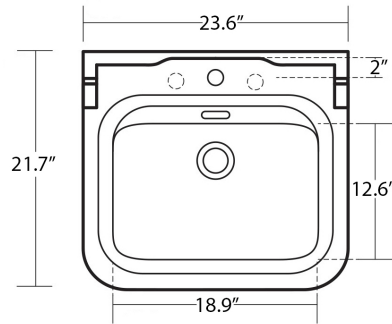

Related Items:

- WSBC 53991 | Push Waste Drain
- WSBC 53922 | Decorative Trap

Finishes:

-  Glossy White
-  Glossy Black

SKU# | Options:

- Waldorf 4140.00 | Sink in Glossy White, No Faucet Hole
- Waldorf 4140.01 | Sink in Glossy White, Single Faucet Hole
- Waldorf 4140.03-4 | Sink in Glossy White, Three Faucet Holes in 4" Spread
- Waldorf 4140.03-8 | Sink in Glossy White, Three Faucet Holes in 8" Spread
- Waldorf 4140.00 BG | Sink in Glossy Black, No Faucet Hole
- Waldorf 4140.01 BG | Sink in Glossy Black, Single Faucet Hole
- Waldorf 4140.03-4 BG | Sink in Glossy Black, Three Faucet Holes in 4" Spread
- Waldorf 4140.03-8 BG | Sink in Glossy Black, Three Faucet Holes in 8" Spread
- Waldorf 740890 | Towel Bar in Polished Chrome
- Waldorf 740891 | Towel Bar in Gold (Special Order)
- Waldorf 740893 | Towel Bar in Bronze (Special Order)

Codes & Standards:

- ADA Compliant

* WS Bath Collections reserves the right to revise dimensions or information on this sheet without notice

Collection Waldorf	Model Waldorf 4140	Dimensions Metric <i>1 inch = 2.54 cm</i> <i>1 inch = 25.4 mm</i>	 1051 Lea Drive - Collegeville, PA 19426 Tel. 215 513 9400 - Fax 610 831 0215 www.ws bathcollections.com - info@ws bathcollectins.com
--------------------------------	--------------------------------	---	---

Collection
Waldorf

Model |
Waldorf 4140

Dimensions Metric
1 inch = 2.54 cm
1 inch = 25.4 mm

WS[®]
BATH
COLLECTIONS

1051 Lea Drive - Collegeville, PA 19426
Tel. 215 513 9400 - Fax 610 831 0215
www.ws bathcollections.com - info@ws bathcollections.com

Dimensions Metric
1 inch = 2.54 cm
1 inch = 25.4 mm

WS[®]
BATH
COLLECTIONS

1051 Lea Drive - Collegeville, PA 19426
Tel. 215 513 9400 - Fax 610 831 0215

www.ws bathcollections.com - info@ws bathcollections.com