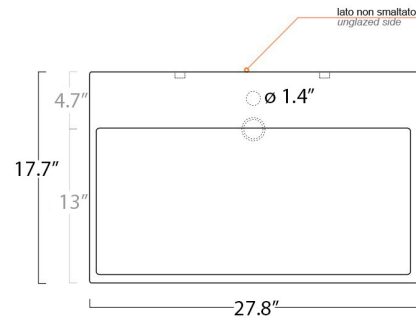

collection

Urban70

cod.URL01

wash basin

Dimensioni / dimensions

L 700 - P 450 - H 80

Troppo pieno / over flow : No/ Yes CL

Peso netto / net weight :32 LBS

Appoggio / sit-on

Sospeso / wall-hung

Urban 70

Piletta ad espansione
Hyde drain waste

PIL 027