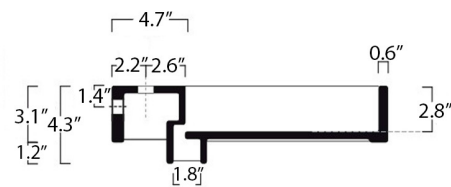

Collection
Urban

Model |
Urban 70

Dimensions Metric

1 inch = 2.54 cm
1 inch = 25.4 mm

WS®
BATH
COLLECTIONS

1051 Lea Drive - Collegeville, PA 19426
Tel. 215 513 9400 - Fax 610 831 0215

www.wsbathcollections.com - info@wsbathcollections.com