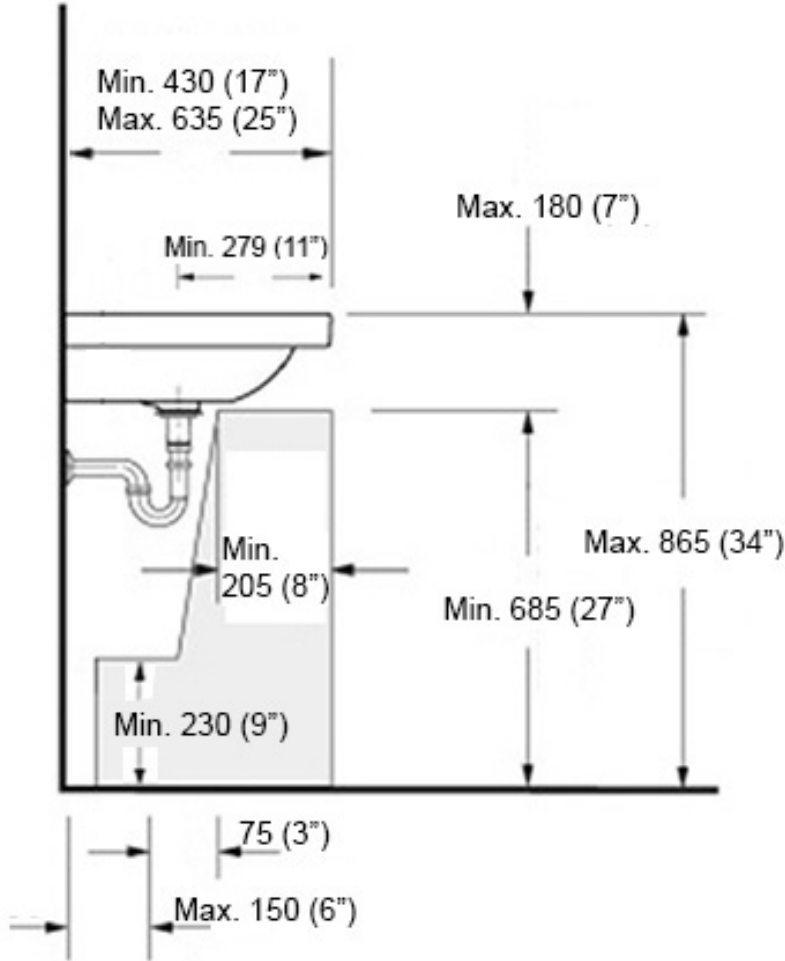

Recommended ADA Installation

Note: ADA Compliant when installed in accordance with ADA guidelines

Collection Urban	Model | Urban 70	Dimensions Metric 1 inch = 2.54 cm 1 inch = 25.4 mm	1051 Lea Drive - Collegeville, PA 19426 Tel. 215 513 9400 - Fax 610 831 0215 www.ws bathcollections.com - info@ws bathcollections.com