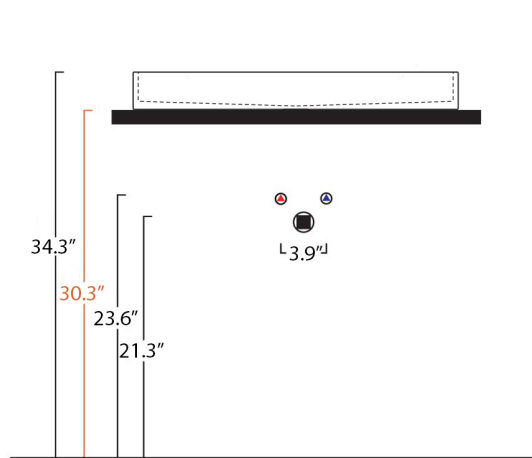

collection

Urban70

cod.URL01

wash basin

Dimensioni / dimensions

L 700 - P 450 - H 80

Troppo pieno / over flow : No/ Yes CL

Peso netto / net weight :32 LBS

Appoggio / sit-on

Sospeso / wall-hung

Urban 70

Piletta ad espansione
Hyde drain waste

PIL 027