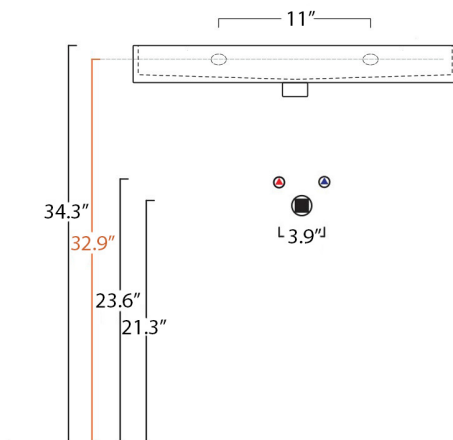

Collection
Urban

Model |
Urban 70

Dimensions Metric

1 inch = 2.54 cm
1 inch = 25.4 mm

WS®
BATH
COLLECTIONS

1051 Lea Drive - Collegeville, PA 19426
Tel. 215 513 9400 - Fax 610 831 0215

www.wsbathcollections.com - info@wsbathcollections.com