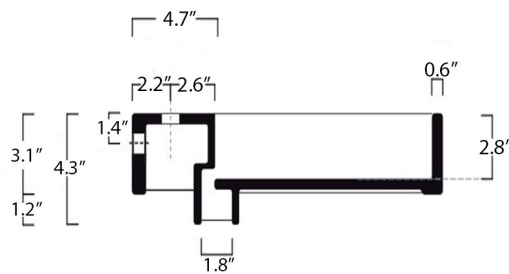

Product Specs Sheets

collezione
collection

Urban 120

cod.URL03

Lavabo

wash basin

Dimensioni / dimensions

L 1205 - P 450 - H 80

Troppo pieno / over flow : No/ Yes CL

Peso netto / net weight :56 LBS

Appoggio / sit-on

Sospeso / wall-hung

Urban 120