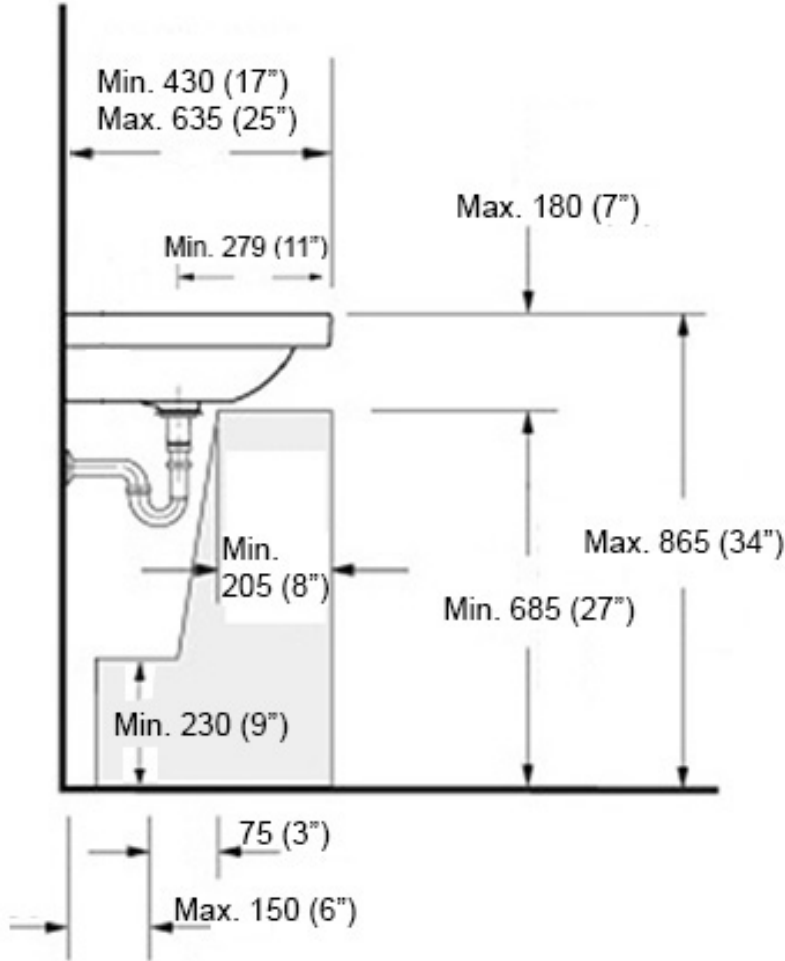

Recommended ADA Installation

Note: ADA Compliant when installed in accordance with ADA guidelines

Collection Urban	Model | Urban 120	Dimensions Metric 1 inch = 2.54 cm 1 inch = 25.4 mm	WS® BATH COLLECTIONS 1051 Lea Drive - Collegeville, PA 19426 Tel. 215 513 9400 - Fax 610 831 0215 www.ws bathcollections.com - info@ws bathcollectins.com