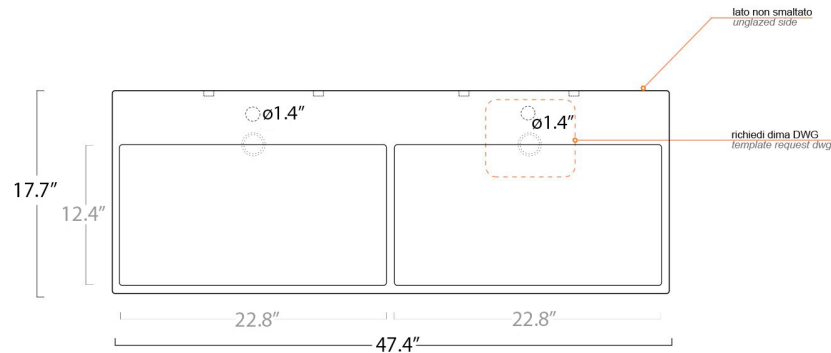

Product Specs Sheets

collezione
collection

Urban 120

cod.URL03

Lavabo

wash basin

Dimensioni / dimensions

L 1205 - P 450 - H 80

Troppo pieno / over flow : No/ Yes CL

Peso netto / net weight :56 LBS

Appoggio / sit-on

Sospeso / wall-hung

Urban 120