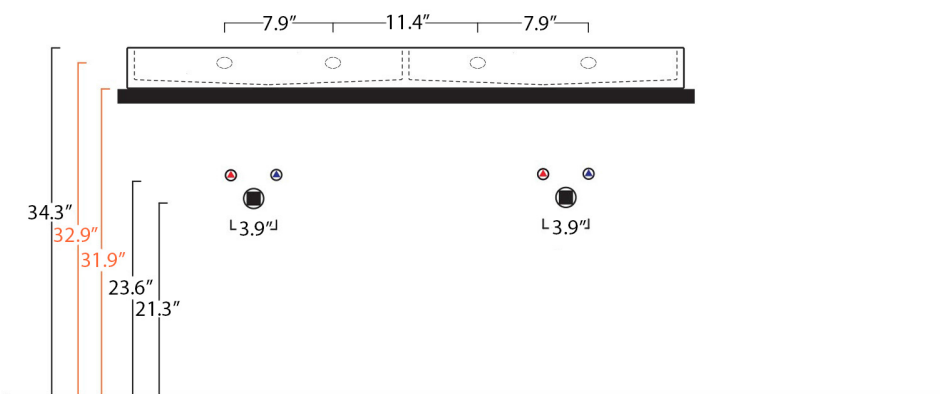

Piiletta ad espansione
Hyde drain waste

PIL 027