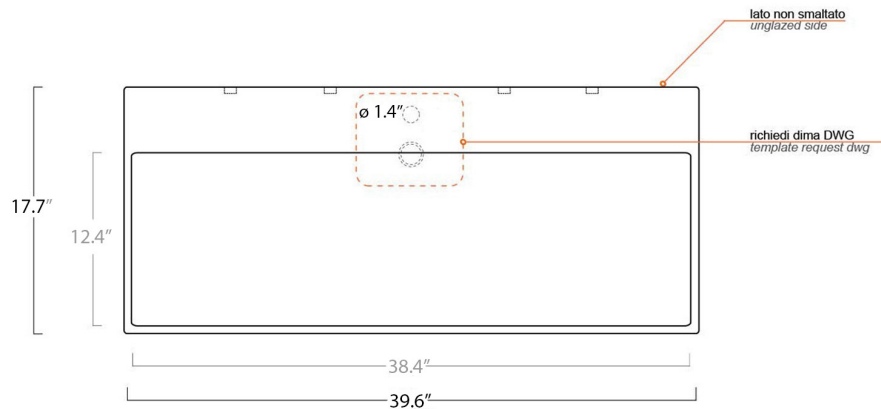

## Urban 100

cod.URL02

Lavabo

wash basin

Dimensioni / dimensions

L 1005 - P 450 - H 80

Troppo pieno / over flow : No/ Yes CL

Peso netto / net weight :45 LBS

Appoggio / sit-on

Sospeso / wall-hung

### Urban 100

Collection  
Urban

Model |  
Urban 100

Dimensions Metric

1 inch = 2.54 cm  
1 inch = 25.4 mm

**WS**<sup>®</sup>  
BATH  
COLLECTIONS

1051 Lea Drive - Collegeville, PA 19426  
Tel. 215 513 9400 - Fax 610 831 0215