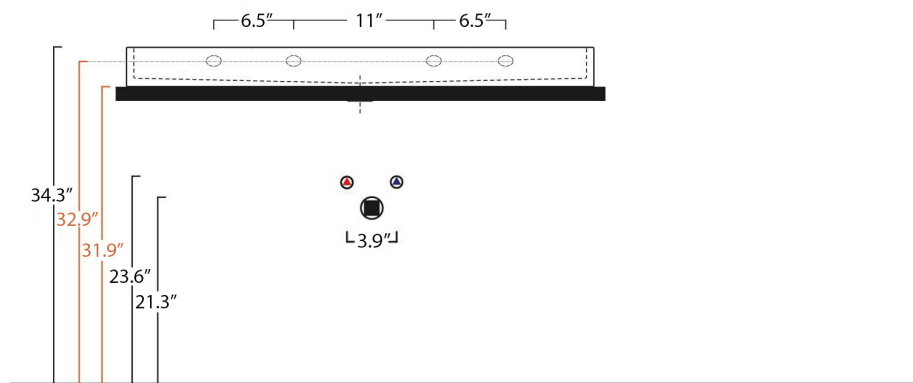

collezione
collection

Urban 100

cod.URL02

Lavabo

wash basin

Dimensioni / dimensions

L 1005 - P 450 - H 80

Troppo pieno / over flow : No/ Yes CL

Peso netto / net weight :45 LBS

Appoggio / sit-on

Sospeso / wall-hung

Urban 100

Collection
Urban

Model |
Urban 100

Dimensions Metric

1 inch = 2.54 cm
1 inch = 25.4 mm

WS®
BATH
COLLECTIONS

1051 Lea Drive - Collegeville, PA 19426
Tel. 215 513 9400 - Fax 610 831 0215

www.ws bathcollections.com - info@ws bathcollections.com