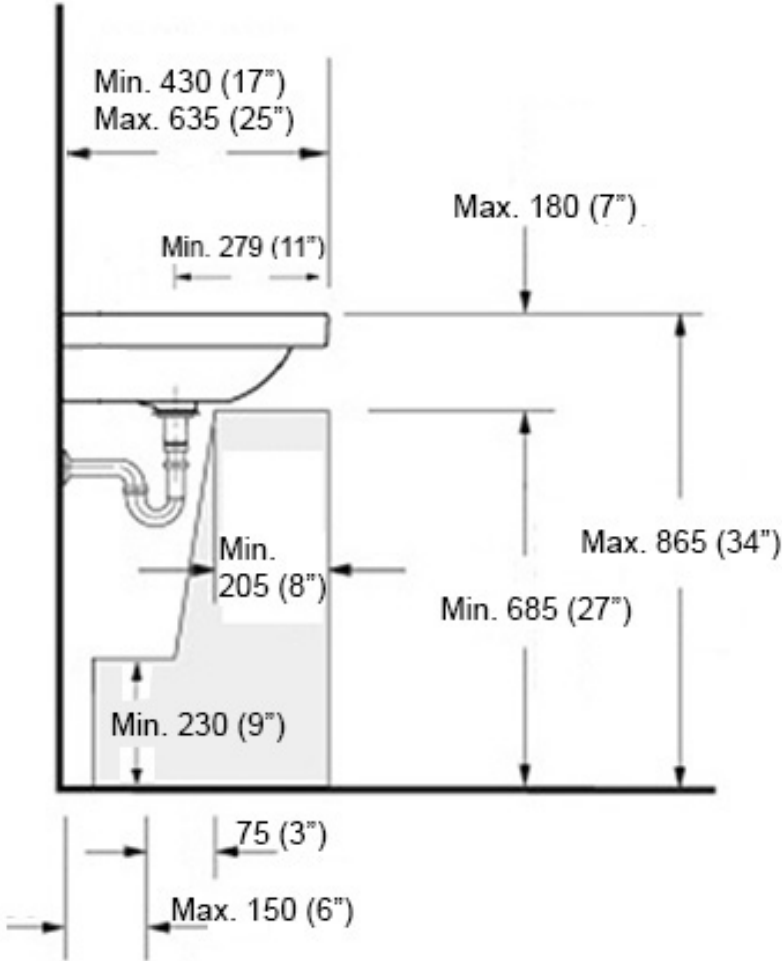

## MOUNTING HARDWARE

### Wall-mount installation

### Vessel/ countertop installation

Bolts

Silicone (optional)

Collection  
Urban

Model |  
Urban 100

Dimensions Metric  
*1 inch = 2.54 cm*  
*1 inch = 25.4 mm*

WS<sup>®</sup>  
BATH  
COLLECTIONS

1051 Lea Drive - Collegeville, PA 19426  
Tel. 215 513 9400 - Fax 610 831 0215  
[www.ws bathcollections.com](http://www.ws bathcollections.com) - [info@ws bathcollections.com](mailto:info@ws bathcollections.com)

**Recommended ADA Installation**

Note: ADA Compliant when installed in accordance with ADA guidelines

<p><b>Collection</b> Urban</p>	<p><b>Model</b>   Urban 100</p>	<p>Dimensions Metric 1 inch = 2.54 cm 1 inch = 25.4 mm</p>	 <p>1051 Lea Drive - Collegeville, PA 19426 Tel. 215 513 9400 - Fax 610 831 0215 <a href="http://www.ws bathcollections.com">www.ws bathcollections.com</a> - <a href="mailto:info@ws bathcollectins.com">info@ws bathcollectins.com</a></p>
------------------------------------	-------------------------------------	--	---