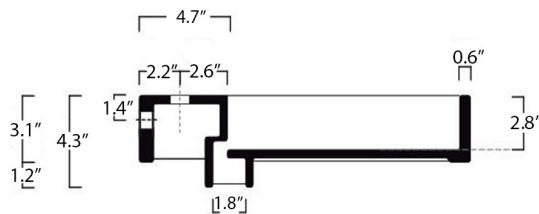

*1 inch = 2.54 cm*

*1 inch = 25.4 mm*

**WS**®  
**BATH**  
**COLLECTIONS**

1051 Lea Drive - Collegeville, PA 19426  
Tel. 215 513 9400 - Fax 610 831 0215

[www.ws bathcollections.com](http://www.ws bathcollections.com) - [info@ws bathcollectins.com](mailto:info@ws bathcollectins.com)

## Urban 100

cod.URL02

Lavabo

wash basin

Dimensioni / dimensions

L 1005 - P 450 - H 80

Troppo pieno / over flow : No/ Yes CL

Peso netto / net weight :45 LBS

### Urban 100

Collection  
Urban

Model |  
Urban 100

Dimensions Metric

1 inch = 2.54 cm  
1 inch = 25.4 mm

**WS**<sup>®</sup>  
BATH  
COLLECTIONS

1051 Lea Drive - Collegeville, PA 19426  
Tel. 215 513 9400 - Fax 610 831 0215