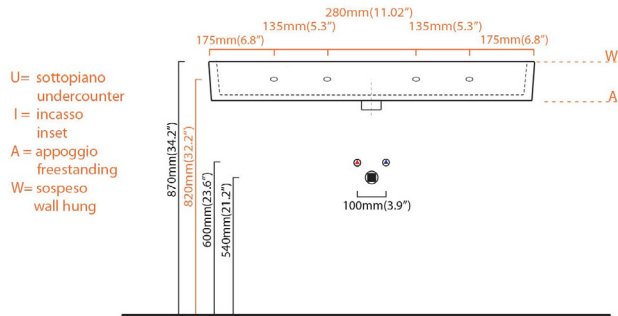

Codes & Standards:

- ADA Compliant

* WS Bath Collections reserves the right to revise dimensions or information on this sheet without notice

Collection |
Unlimited

Model |
Unlimited 90

Dimensions Metric

1 inch = 2.54 cm

1 inch = 25.4 mm

WS®
BATH
COLLECTIONS

1051 Lea Drive - Collegeville, PA 19426
Tel. 215 513 9400 - Fax 610 831 0215

www.ws bathcollections.com - info@ws bathcollectins.com

- = smaltato perimetralmente
all glazed sides
- = non smaltato dietro
unglazed behind

- U = sottopiano
undercounter
- I = incasso
inset
- A = appoggio
freestanding
- W = sospeso
wall hung

Collection |
Unlimited

Model |
Unlimited 90

Dimensions Metric

1 inch = 2.54 cm
1 inch = 25.4 mm

WS[®]
BATH
COLLECTIONS

Wall-mount installation

Vessel/ countertop installation

Bolts

Silicone (optional)

Collection
Unlimited

Model |
Unlimited 90

Dimensions Metric
1 inch = 2.54 cm
1 inch = 25.4 mm

WS[®]
BATH
COLLECTIONS