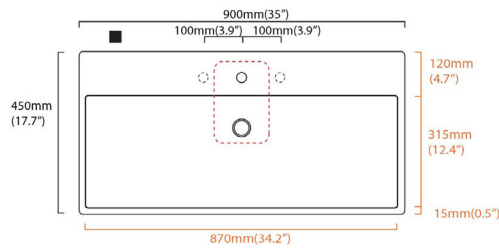

Codes & Standards:

- ADA Compliant

* WS Bath Collections reserves the right to revise dimensions or information on this sheet without notice

Collection |
Unlimited

Model |
Unlimited 90

Dimensions Metric

1 inch = 2.54 cm

1 inch = 25.4 mm

WS®
BATH
COLLECTIONS

1051 Lea Drive - Collegeville, PA 19426
Tel. 215 513 9400 - Fax 610 831 0215

www.ws bathcollections.com - info@ws bathcollectins.com

- = smaltato perimetralmente
all glazed sides
- = non smaltato dietro
unglazed behind

- U = sottopiano
undercounter
- I = incasso
inset
- A = appoggio
freestanding
- W = sospeso
wall hung

Collection |
Unlimited

Model |
Unlimited 90

Dimensions Metric

1 inch = 2.54 cm
1 inch = 25.4 mm

WS[®]
BATH
COLLECTIONS

Wall-mount installation

Vessel/ countertop installation

Bolts

Silicone (optional)

Collection
Unlimited

Model |
Unlimited 90

Dimensions Metric
1 inch = 2.54 cm
1 inch = 25.4 mm

WS[®]
BATH
COLLECTIONS