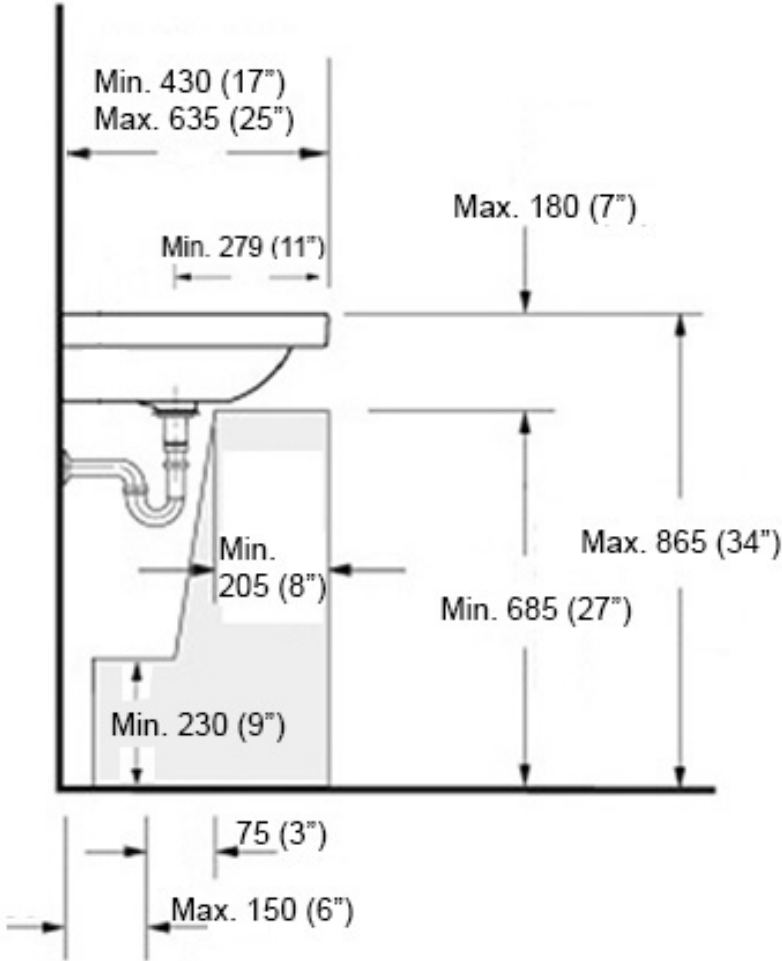

Recommended ADA Installation

Note: ADA Compliant when installed in accordance with ADA guidelines

Collection Unlimited	Model | Unlimited 90	Dimensions Metric 1 inch = 2.54 cm 1 inch = 25.4 mm	1051 Lea Drive - Collegeville, PA 19426 Tel. 215 513 9400 - Fax 610 831 0215 www.ws bathcollections.com - info@ws bathcollectins.com