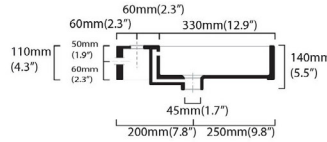

Codes & Standards:

- ADA Compliant

* WS Bath Collections reserves the right to revise dimensions or information on this sheet without notice

Collection |
Unlimited

Model |
Unlimited 90

Dimensions Metric

1 inch = 2.54 cm

1 inch = 25.4 mm

WS®
BATH
COLLECTIONS

1051 Lea Drive - Collegeville, PA 19426
Tel. 215 513 9400 - Fax 610 831 0215

www.ws bathcollections.com - info@ws bathcollectins.com

- = smaltato perimetralmente
all glazed sides
- = non smaltato dietro
unglazed behind

- U = sottopiano
undercounter
- I = incasso
inset
- A = appoggio
freestanding
- W = sospeso
wall hung

Collection |
Unlimited

Model |
Unlimited 90

Dimensions Metric

1 inch = 2.54 cm
1 inch = 25.4 mm

WS[®]
BATH
COLLECTIONS

Wall-mount installation

Vessel/ countertop installation

Bolts

Silicone (optional)

Collection
Unlimited

Model |
Unlimited 90

Dimensions Metric
1 inch = 2.54 cm
1 inch = 25.4 mm

WS[®]
BATH
COLLECTIONS