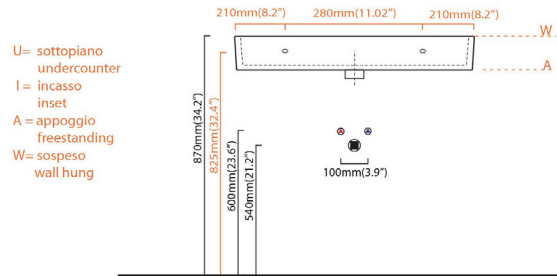

Codes & Standards:

- ADA Compliant

* WS Bath Collections reserves the right to revise dimensions or information on this sheet without notice

Collection |
Unlimited

Model |
Unlimited 70

Dimensions Metric

1 inch = 2.54 cm

1 inch = 25.4 mm

WS®
BATH
COLLECTIONS

1051 Lea Drive - Collegeville, PA 19426
Tel. 215 513 9400 - Fax 610 831 0215

www.ws bathcollections.com - info@ws bathcollectins.com

○ = smaltato perimetralmente
all glazed sides

■ = non smaltato dietro
unglazed behind

Collection |
Unlimited

Model |
Unlimited 70

Dimensions Metric

1 inch = 2.54 cm
1 inch = 25.4 mm

WS[®]
BATH
COLLECTIONS

1051 Lea Drive - Collegetown, PA 19426
Tel. 215 513 9400 - Fax 610 831 0215

Collection
Unlimited

Model |
Unlimited 70

Dimensions Metric
1 inch = 2.54 cm
1 inch = 25.4 mm

WS®
BATH
COLLECTIONS

1051 Lea Drive - Collegeville, PA 19426
Tel. 215 513 9400 - Fax 610 831 0215

www.ws bathcollections.com - info@ws bathcollections.com