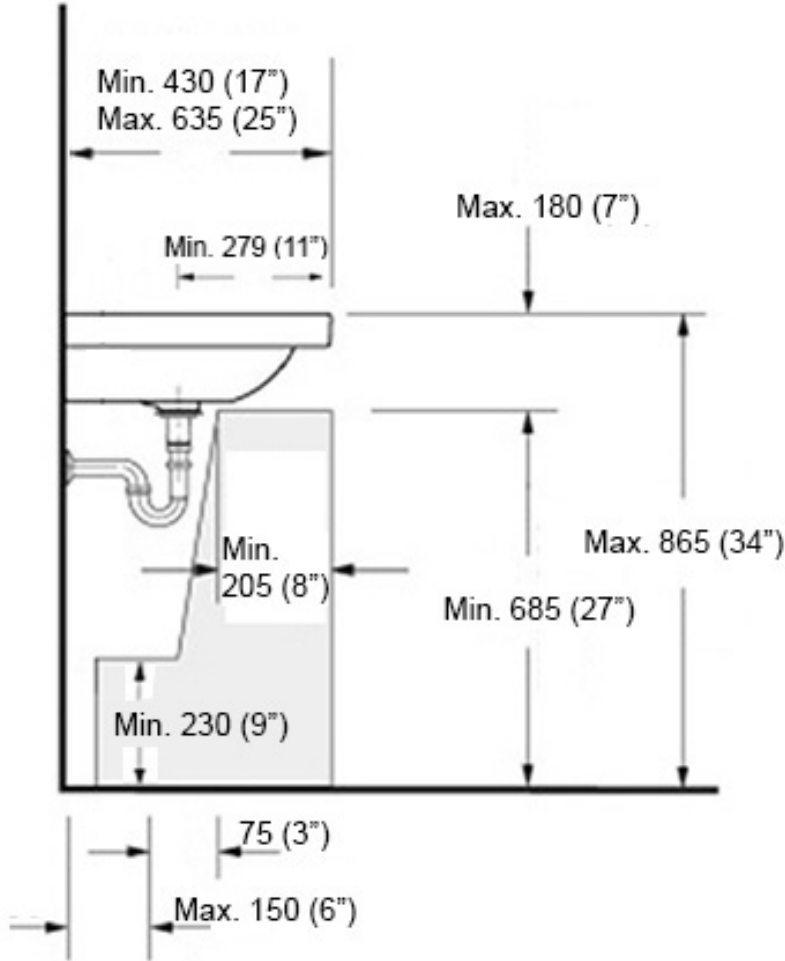

Codes & Standards:

- ADA Compliant

* WS Bath Collections reserves the right to revise dimensions or information on this sheet without notice

Collection |
Unlimited

Model |
Unlimited 70

Dimensions Metric

1 inch = 2.54 cm

WSBC 53991
Push waste drain (click clack)
with overflow

Polished Chrome
WSBC 53991.29

Matte Black
WSBC 53991.22

MOUNTING HARDWARE

Wall-mount installation

Vessel/ countertop installation

Bolts

Silicone (*optional*)

Collection
Unlimited

Model |
Unlimited 70

Dimensions Metric
1 inch = 2.54 cm
1 inch = 25.4 mm

WS®
BATH
COLLECTIONS

1051 Lea Drive - Collegeville, PA 19426
Tel. 215 513 9400 - Fax 610 831 0215

www.ws bathcollections.com - info@ws bathcollections.com

Recommended ADA Installation

Note: ADA Compliant when installed in accordance with ADA guidelines

<p>Collection Unlimited</p>	<p>Model Unlimited 70</p>	<p>Dimensions Metric 1 inch = 2.54 cm 1 inch = 25.4 mm</p>	 <p>1051 Lea Drive - Collegeville, PA 19426 Tel. 215 513 9400 - Fax 610 831 0215 www.ws bathcollections.com - info@ws bathcollectins.com</p>
--	--	--	---