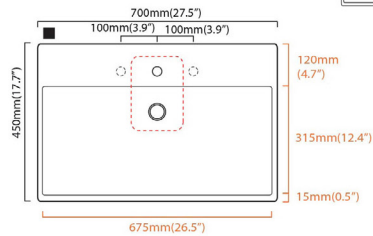

Codes & Standards:

- ADA Compliant

* WS Bath Collections reserves the right to revise dimensions or information on this sheet without notice

Collection |
Unlimited

Model |
Unlimited 70

Dimensions Metric

1 inch = 2.54 cm

1 inch = 25.4 mm

WS®
BATH
COLLECTIONS

1051 Lea Drive - Collegeville, PA 19426
Tel. 215 513 9400 - Fax 610 831 0215

www.ws bathcollections.com - info@ws bathcollectins.com

○ = smaltato perimetralmente
all glazed sides

■ = non smaltato dietro
unglazed behind

Collection |
Unlimited

Model |
Unlimited 70

Dimensions Metric

1 inch = 2.54 cm
1 inch = 25.4 mm

WS[®]
BATH
COLLECTIONS

1051 Lea Drive - Collegetown, PA 19426
Tel. 215 513 9400 - Fax 610 831 0215

Collection
Unlimited

Model |
Unlimited 70

Dimensions Metric
1 inch = 2.54 cm
1 inch = 25.4 mm

WS®
BATH
COLLECTIONS

1051 Lea Drive - Collegeville, PA 19426
Tel. 215 513 9400 - Fax 610 831 0215

www.ws bathcollections.com - info@ws bathcollections.com