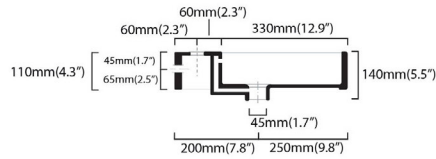

Codes & Standards:

- ADA Compliant

* WS Bath Collections reserves the right to revise dimensions or information on this sheet without notice

Collection |
Unlimited

Model |
Unlimited 70

Dimensions Metric

1 inch = 2.54 cm

1 inch = 25.4 mm

WS®
BATH
COLLECTIONS

1051 Lea Drive - Collegeville, PA 19426
Tel. 215 513 9400 - Fax 610 831 0215

www.ws bathcollections.com - info@ws bathcollectins.com

○ = smaltato perimetralmente
all glazed sides

■ = non smaltato dietro
unglazed behind

Collection |
Unlimited

Model |
Unlimited 70

Dimensions Metric

1 inch = 2.54 cm
1 inch = 25.4 mm

WS[®]
BATH
COLLECTIONS

1051 Lea Drive - Collegetown, PA 19426
Tel. 215 513 9400 - Fax 610 831 0215

Collection
Unlimited

Model |
Unlimited 70

Dimensions Metric
1 inch = 2.54 cm
1 inch = 25.4 mm

WS®
BATH
COLLECTIONS

1051 Lea Drive - Collegeville, PA 19426
Tel. 215 513 9400 - Fax 610 831 0215

www.ws bathcollections.com - info@ws bathcollections.com