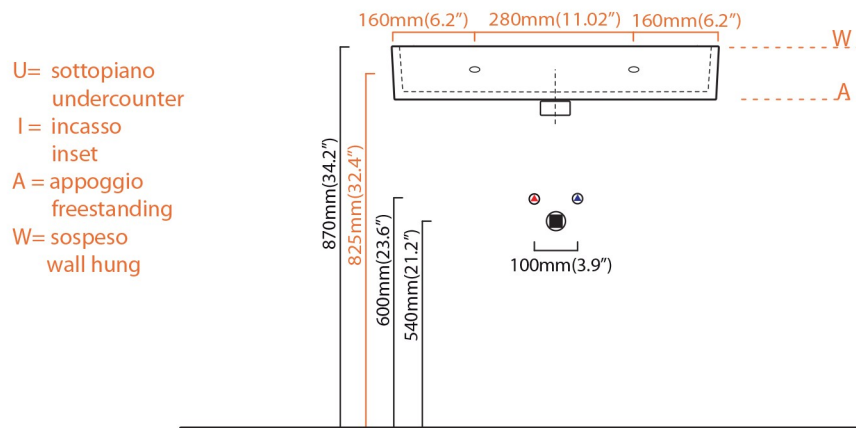

- = smaltato perimetralmente
  all glazed sides
- = non smaltato dietro
  unglazed behind

- U= sottopiano
  undercounter
- I= incasso
  inset
- A= appoggio
  freestanding
- W= sospeso
  wall hung

Collection
Wprko kgf

Model |
Wprko kgf *82

Dimensions Metric
1 inch = 2.54 cm
1 inch = 25.4 mm

WS®
BATH
COLLECTIONS

1051 Lea Drive - Collegeville, PA 19426
Tel. 215 513 9400 - Fax 610 831 0215
www.ws bathcollections.com - info@ws bathcollections.com