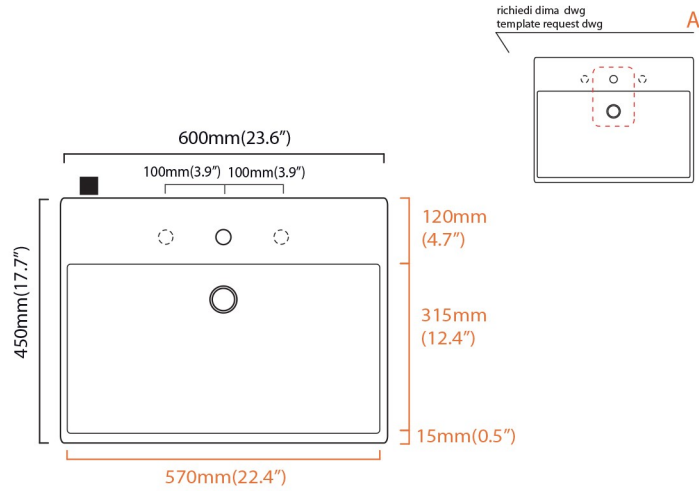

- = smaltato perimetralmente
  all glazed sides
- = non smaltato dietro
  unglazed behind

- U= sottopiano
  undercounter
- I= incasso
  inset
- A= appoggio
  freestanding
- W= sospeso
  wall hung

Collection
Wprko kgf

Model |
Wprko kgf *82

Dimensions Metric
1 inch = 2.54 cm
1 inch = 25.4 mm

WS®
BATH
COLLECTIONS

1051 Lea Drive - Collegeville, PA 19426
Tel. 215 513 9400 - Fax 610 831 0215
www.ws bathcollections.com - info@ws bathcollections.com