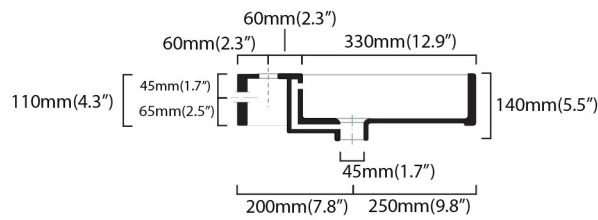

- = smaltato perimetralmente
  all glazed sides
- = non smaltato dietro
  unglazed behind

- U= sottopiano
  undercounter
- I= incasso
  inset
- A= appoggio
  freestanding
- W= sospeso
  wall hung

Collection
Wprko kgf

Model |
Wprko kgf *82

Dimensions Metric
1 inch = 2.54 cm
1 inch = 25.4 mm

WS®
BATH
COLLECTIONS

1051 Lea Drive - Collegeville, PA 19426
Tel. 215 513 9400 - Fax 610 831 0215
www.ws bathcollections.com - info@ws bathcollections.com