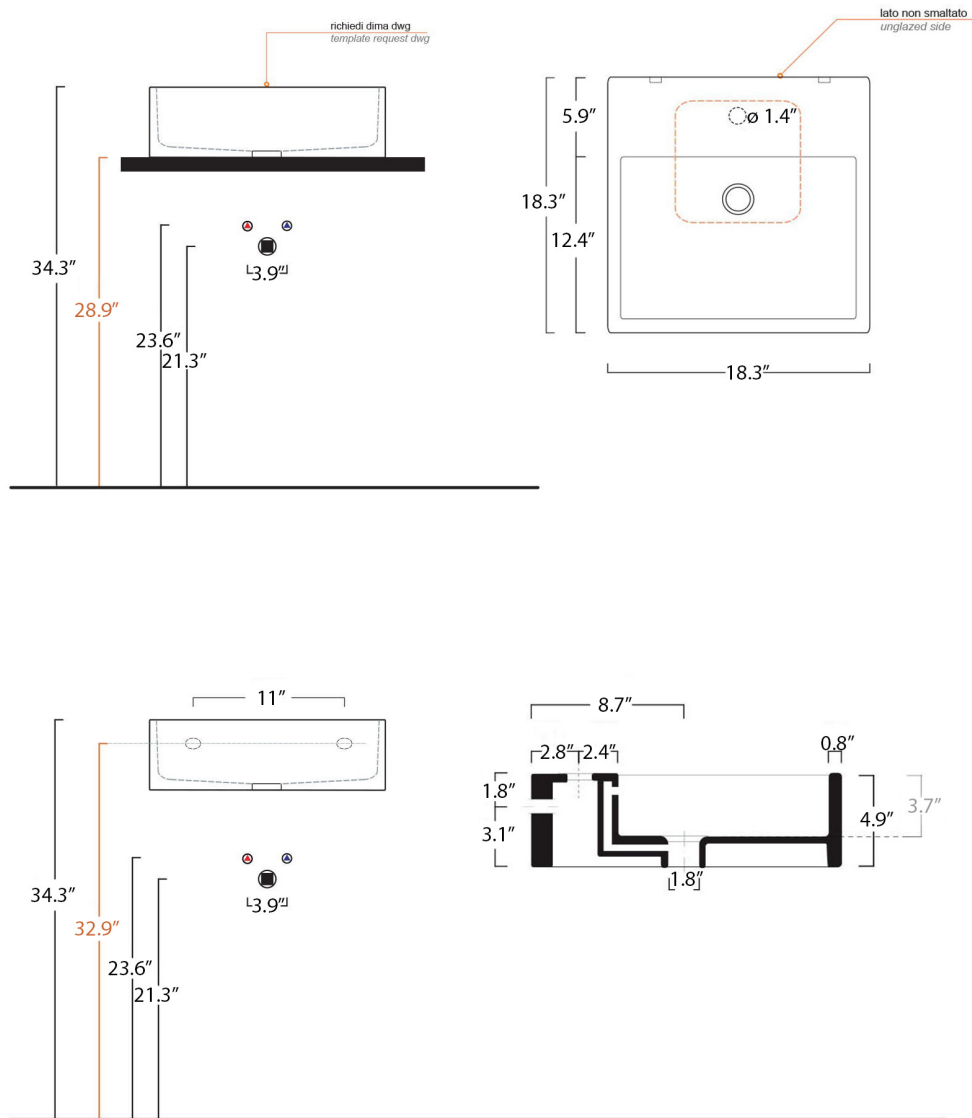

### Features

- Bathroom Sink
- Available in 2 Finishes: Glossy White and Matte Black
- Wall Mount or Countertop (Vessel) Installation
- Available with One, Three, or No Faucet Hole
- Three Faucet Hole Option is Available in 4" or 8" Spread
- Available with Soap Dispenser Hole Option to the Left or Right of Faucet Hole
- With Overflow
- Made in Italy

## Unlimited 46

cod.UNL01

Lavabo  
wash basin

Dimensioni / dimensions

L 465 - P 465 - H 125

Troppo pieno / over flow : Si / Yes CL15

Peso netto / net weight :31 LBS

Appoggio / sit-on

Sospeso / wall-hung

Collection  
Wprko kgf

Model |  
Wprko kgf '68

Dimensions Metric  
1 inch = 2.54 cm  
1 inch = 25.4 mm

**WS**<sup>®</sup>  
BATH  
COLLECTIONS

1051 Lea Drive - Collegeville, PA 19426  
Tel. 215 513 9400 - Fax 610 831 0215  
[www.ws bathcollections.com](http://www.ws bathcollections.com) - [info@ws bathcollections.com](mailto:info@ws bathcollections.com)