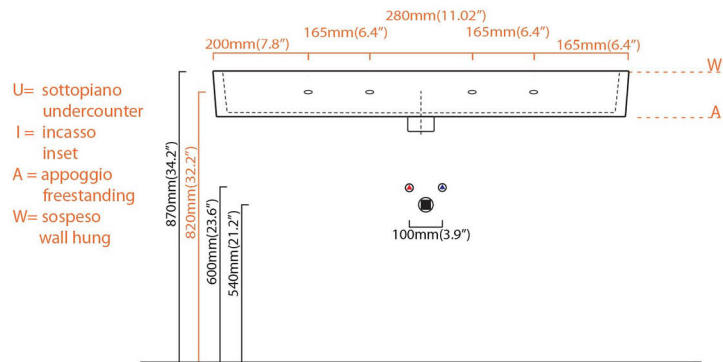

Codes & Standards:

- ADA Compliant

* WS Bath Collections reserves the right to revise dimensions or information on this sheet without notice

Collection |
Unlimited

Model |
Unlimited 100

Dimensions Metric

1 inch = 2.54 cm

1 inch = 25.4 mm

WS®
BATH
COLLECTIONS

1051 Lea Drive - Collegeville, PA 19426
Tel. 215 513 9400 - Fax 610 831 0215

www.ws bathcollections.com - info@ws bathcollectins.com

- = smaltato perimetralmente
all glazed sides
- = non smaltato dietro
unglazed behind

Collection |
Unlimited

Model |
Unlimited 100

Dimensions Metric

1 inch = 2.54 cm
1 inch = 25.4 mm

WS®
BATH
COLLECTIONS

1051 Lea Drive - Collegeville, PA 19426
Tel. 215 513 9400 - Fax 610 831 0215

www.ws bathcollections.com - info@ws bathcollectins.com

Dimensions Metric
1 inch = 2.54 cm
1 inch = 25.4 mm

WS[®]
BATH
COLLECTIONS

1051 Lea Drive - Collegeville, PA 19426
Tel. 215 513 9400 - Fax 610 831 0215

www.ws bathcollections.com - info@ws bathcollections.com