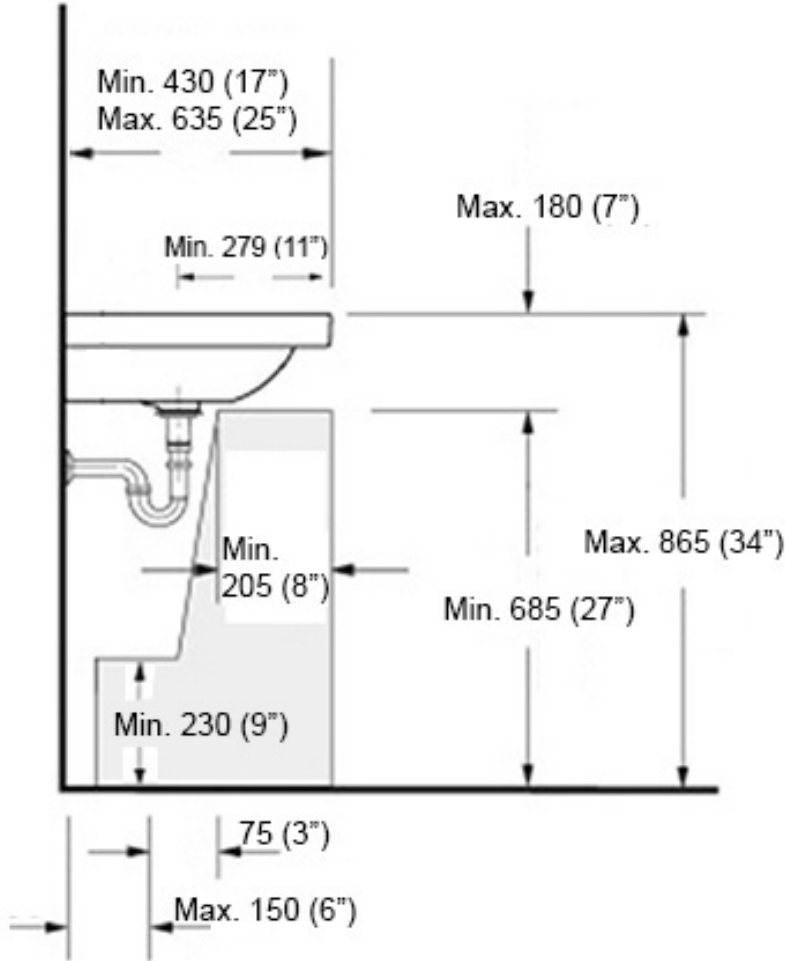

Codes & Standards:

- ADA Compliant

* WS Bath Collections reserves the right to revise dimensions or information on this sheet without notice

Collection |
Unlimited

Model |
Unlimited 100

Dimensions Metric

1 inch = 2.54 cm

Collection |
Unlimited

Model |
Unlimited 100

Dimensions Metric

1 inch = 2.54 cm
1 inch = 25.4 mm

WS®
BATH
COLLECTIONS

1051 Lea Drive - Collegeville, PA 19426
Tel. 215 513 9400 - Fax 610 831 0215

www.ws bathcollections.com - info@ws bathcollectins.com

Dimensions Metric
1 inch = 2.54 cm
1 inch = 25.4 mm

WS[®]
BATH
COLLECTIONS

1051 Lea Drive - Collegeville, PA 19426
Tel. 215 513 9400 - Fax 610 831 0215

www.ws bathcollections.com - info@ws bathcollections.com

Recommended ADA Installation

Note: ADA Compliant when installed in accordance with ADA guidelines

<p>Collection Unlimited</p>	<p>Model Unlimited 100</p>	<p>Dimensions Metric 1 inch = 2.54 cm 1 inch = 25.4 mm</p>	 <p>1051 Lea Drive - Collegeville, PA 19426 Tel. 215 513 9400 - Fax 610 831 0215 www.ws bathcollections.com - info@ws bathcollectins.com</p>
--	---	--	---