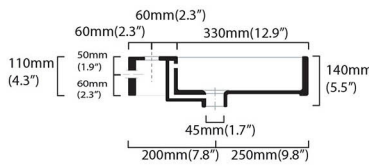

Codes & Standards:

- ADA Compliant

* WS Bath Collections reserves the right to revise dimensions or information on this sheet without notice

Collection |
Unlimited

Model |
Unlimited 100

Dimensions Metric

1 inch = 2.54 cm

1 inch = 25.4 mm

WS®
BATH
COLLECTIONS

1051 Lea Drive - Collegeville, PA 19426
Tel. 215 513 9400 - Fax 610 831 0215

www.ws bathcollections.com - info@ws bathcollectins.com

- = smaltato perimetralmente
all glazed sides
- = non smaltato dietro
unglazed behind

Collection |
Unlimited

Model |
Unlimited 100

Dimensions Metric

1 inch = 2.54 cm
1 inch = 25.4 mm

WS®
BATH
COLLECTIONS

1051 Lea Drive - Collegeville, PA 19426
Tel. 215 513 9400 - Fax 610 831 0215

www.ws bathcollections.com - info@ws bathcollectins.com

Dimensions Metric
1 inch = 2.54 cm
1 inch = 25.4 mm

WS[®]
BATH
COLLECTIONS

1051 Lea Drive - Collegeville, PA 19426
Tel. 215 513 9400 - Fax 610 831 0215

www.ws bathcollections.com - info@ws bathcollections.com