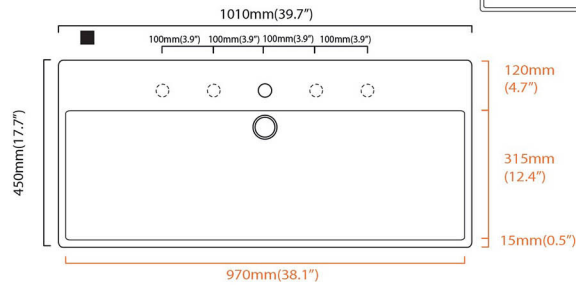

Unlimited 100

Features

- Bathroom Sink
- Ceramic White
- Wall Mount or Countertop (Vessel) Installation
- Available with One, Two, Three, or No Faucet Hole
- Three Faucet Hole Option is Available in 4" or 8" Spread
- Available with Soap Dispenser Hole Option to the Left or Right of Faucet Hole
- With Overflow
- Made in Italy

Codes & Standards:

- ADA Compliant

* WS Bath Collections reserves the right to revise dimensions or information on this sheet without notice

Collection |
Unlimited

Model |
Unlimited 100

Dimensions Metric

1 inch = 2.54 cm

1 inch = 25.4 mm

WS®
BATH
COLLECTIONS

1051 Lea Drive - Collegeville, PA 19426
Tel. 215 513 9400 - Fax 610 831 0215

www.ws bathcollections.com - info@ws bathcollectins.com

- = smaltato perimetralmente
all glazed sides
- = non smaltato dietro
unglazed behind

Collection |
Unlimited

Model |
Unlimited 100

Dimensions Metric

1 inch = 2.54 cm
1 inch = 25.4 mm

WS®
BATH
COLLECTIONS

1051 Lea Drive - Collegeville, PA 19426
Tel. 215 513 9400 - Fax 610 831 0215

www.ws bathcollections.com - info@ws bathcollectins.com