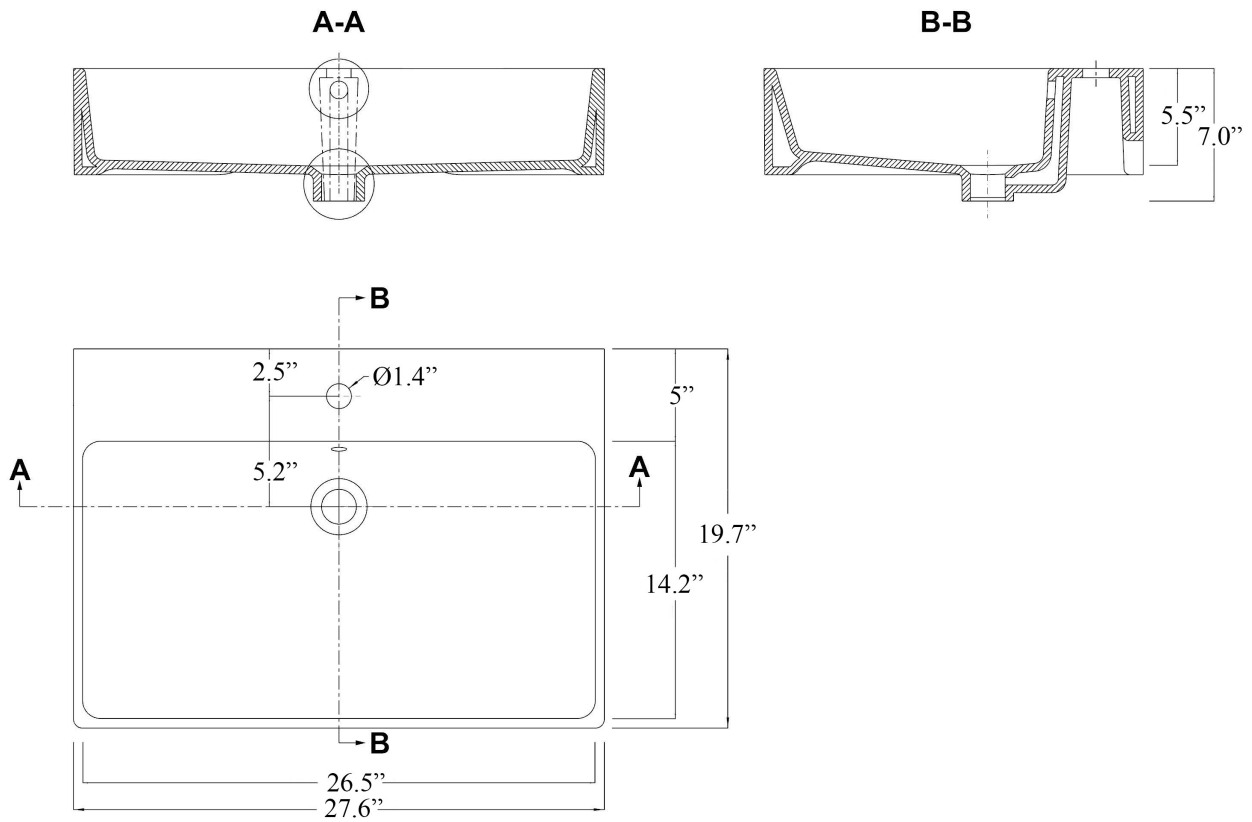

### Features

- Bathroom Sink
- Ceramic White Finish
- Wall Mount or Countertop (Vessel) Installation
- Available with One, Three, or No Faucet Holes
- Three Faucet Hole Option Available in 4" or 8" Spread
- Available with Soap Dispenser Hole Option to the Left or Right of Faucet Hole
- With Overflow

### SKU# | Options:

- Simple 70.50A.00 | No Faucet Hole
- Simple 70.50A.01 | One Faucet Hole
- Simple 70.50A.03-4 | Three Faucet Holes 4" Spread
- Simple 70.50A.03-8 | Three Faucet Holes 8" Spread
- Simple 70.50A.02L | Left Soap Dispenser Hole (Specify Distance)
- Simple 70.50A.02R | Right Soap Dispenser Hole (Specify Distance)
- Simple 70.50A.nn WG | Ceramic White

### Codes & Standards:

- ADA Compliant

\* WS Bath Collections reserves the right to revise dimensions or information on this sheet without notice

<b>Collection</b> Simple	<b>Model</b>   Simple 70.50A	<b>Dimensions Metric</b> <i>1 inch = 2.54 cm</i> <i>1 inch = 25.4 mm</i>	 1051 Lea Drive - Collegeville, PA 19426 Tel. 215 513 9400 - Fax 610 831 0215 <a href="http://www.ws bathcollections.com">www.ws bathcollections.com</a> - <a href="mailto:info@ws bathcollectins.com">info@ws bathcollectins.com</a>
-----------------------------	---------------------------------	--	---

Collection  
Uko rig

Model |  
Uko rig'92072C

Dimensions Metric  
1 inch = 2.54 cm  
1 inch = 25.4 mm

**WS**<sup>®</sup>  
BATH  
COLLECTIONS

1051 Lea Drive - Collegeville, PA 19426  
Tel. 215 513 9400 - Fax 610 831 0215  
[www.ws bathcollections.com](http://www.ws bathcollections.com) - [info@ws bathcollections.com](mailto:info@ws bathcollections.com)