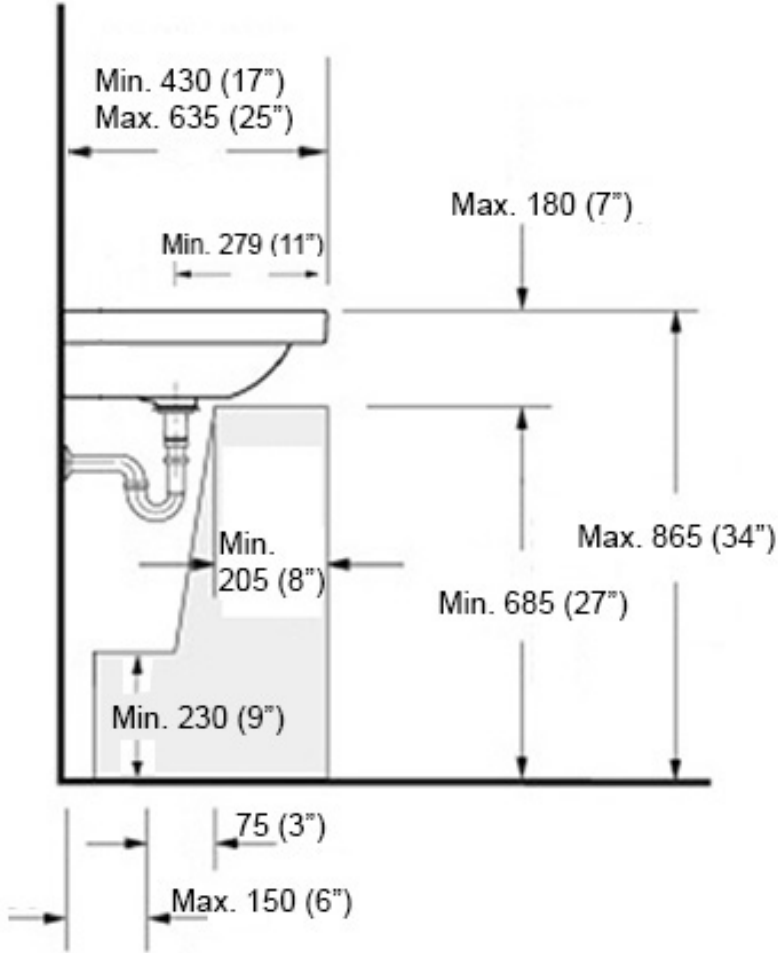

## MOUNTING HARDWARE

### Wall-mount installation

### Vessel/ countertop installation

Bolts

Silicone (optional)

Collection  
Simple

Model |  
Simple 70.50A

Dimensions Metric  
*1 inch = 2.54 cm*  
*1 inch = 25.4 mm*

WS<sup>®</sup>

BATH  
COLLECTIONS

**Recommended ADA Installation**

Note: ADA Compliant when installed in accordance with ADA guidelines

<p><b>Collection</b> Simple</p>	<p><b>Model</b>   Simple 70.50A</p>	<p>Dimensions Metric 1 inch = 2.54 cm 1 inch = 25.4 mm</p>	 <p>1051 Lea Drive - Collegeville, PA 19426 Tel. 215 513 9400 - Fax 610 831 0215 <a href="http://www.ws bathcollections.com">www.ws bathcollections.com</a> - <a href="mailto:info@ws bathcollectins.com">info@ws bathcollectins.com</a></p>
-------------------------------------	---	--	---