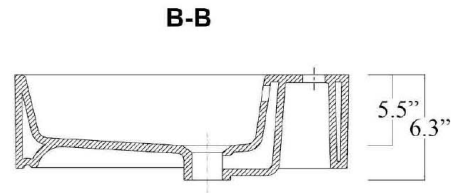

### SKU# | Options:

- Simple 60.50A.00 | No Faucet Hole
- Simple 60.50A.01 | One Faucet Hole
- Simple 60.50A.03-4 | Three Faucet Holes 4" Spread
- Simple 60.50A.03-8 | Three Faucet Holes 8" Spread
- Simple 60.50A.02L | Left Soap Dispenser Hole (Specify Distance)
- Simple 60.50A.02R | Right Soap Dispenser Hole (Specify Distance)
- Simple 60.50A.nn WG | Glossy White
- Simple 60.50A.nn BG | Glossy Black
- Simple 60.50A.nn BM | Matte Black

### Codes & Standards:

- ADA Compliant

\* WS Bath Collections reserves the right to revise dimensions or information on this sheet without notice

<b>Collection</b> Simple	<b>Model</b>   Simple 60.50A	Dimensions Metric <i>1 inch = 2.54 cm</i> <i>1 inch = 25.4 mm</i>	 1051 Lea Drive - Collegeville, PA 19426 Tel. 215 513 9400 - Fax 610 831 0215 <a href="http://www.ws bathcollections.com">www.ws bathcollections.com</a> - <a href="mailto:info@ws bathcollectins.com">info@ws bathcollectins.com</a>
-----------------------------	---------------------------------	---	---

Collection  
Simple

Model |  
Simple 60.50A

Dimensions Metric

1 inch = 2.54 cm  
1 inch = 25.4 mm

**WS**<sup>®</sup>  
BATH  
COLLECTIONS

1051 Lea Drive - Collegeville, PA 19426  
Tel. 215 513 9400 - Fax 610 831 0215  
[www.ws bathcollections.com](http://www.ws bathcollections.com) - [info@ws bathcollections.com](mailto:info@ws bathcollections.com)