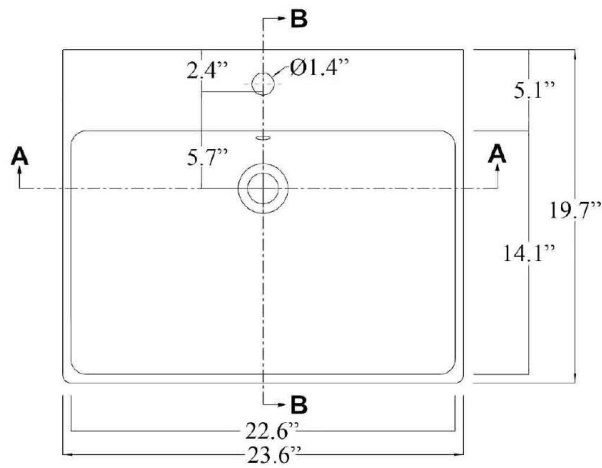

### SKU# | Options:

- Simple 60.50A.00 | No Faucet Hole
- Simple 60.50A.01 | One Faucet Hole
- Simple 60.50A.03-4 | Three Faucet Holes 4" Spread
- Simple 60.50A.03-8 | Three Faucet Holes 8" Spread
- Simple 60.50A.02L | Left Soap Dispenser Hole (Specify Distance)
- Simple 60.50A.02R | Right Soap Dispenser Hole (Specify Distance)
- Simple 60.50A.nn WG | Glossy White
- Simple 60.50A.nn BG | Glossy Black
- Simple 60.50A.nn BM | Matte Black

“.nn” refers to the number of faucets holes

### Codes & Standards:

- ADA Compliant

\* WS Bath Collections reserves the right to revise dimensions or information on this sheet without notice

<b>Collection</b> Simple	<b>Model</b>   Simple 60.50A	Dimensions Metric <i>1 inch = 2.54 cm</i> <i>1 inch = 25.4 mm</i>	 1051 Lea Drive - Collegeville, PA 19426 Tel. 215 513 9400 - Fax 610 831 0215 <a href="http://www.ws bathcollections.com">www.ws bathcollections.com</a> - <a href="mailto:info@ws bathcollectins.com">info@ws bathcollectins.com</a>
-----------------------------	---------------------------------	---	---

Collection  
Simple

Model |  
Simple 60.50A

Dimensions Metric

1 inch = 2.54 cm  
1 inch = 25.4 mm

**WS**<sup>®</sup>  
BATH  
COLLECTIONS

1051 Lea Drive - Collegeville, PA 19426  
Tel. 215 513 9400 - Fax 610 831 0215  
[www.ws bathcollections.com](http://www.ws bathcollections.com) - [info@ws bathcollections.com](mailto:info@ws bathcollections.com)