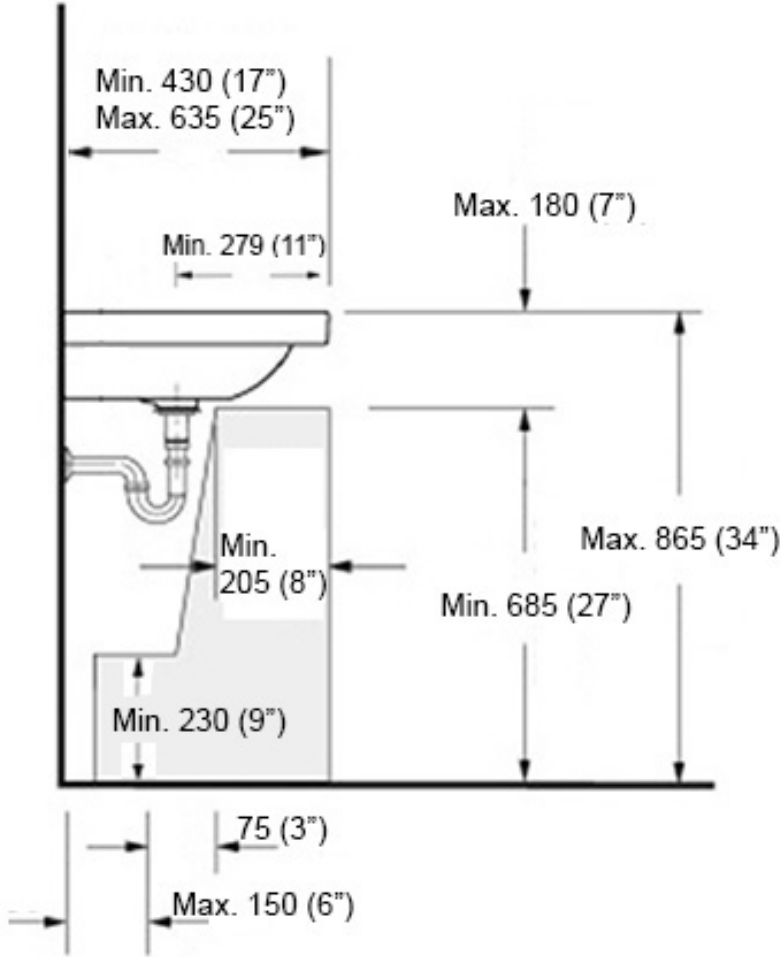

## MOUNTING HARDWARE

### Wall-mount installation

### Vessel/ countertop installation

Bolts

Silicone (*optional*)

Collection  
Simple

Model |  
Simple 60.50A

Dimensions Metric  
*1 inch = 2.54 cm*  
*1 inch = 25.4 mm*

WS<sup>®</sup>  
BATH  
COLLECTIONS

1051 Lea Drive - Collegeville, PA 19426  
Tel. 215 513 9400 - Fax 610 831 0215  
[www.ws bathcollections.com](http://www.ws bathcollections.com) - [info@ws bathcollections.com](mailto:info@ws bathcollections.com)

**Recommended ADA Installation**

Note: ADA Compliant when installed in accordance with ADA guidelines

<p><b>Collection</b> Simple</p>	<p><b>Model</b>   Simple 60.50A</p>	<p>Dimensions Metric 1 inch = 2.54 cm 1 inch = 25.4 mm</p>	<p><b>WS<sup>®</sup></b> <b>BATH</b> <b>COLLECTIONS</b> 1051 Lea Drive - Collegeville, PA 19426 Tel. 215 513 9400 - Fax 610 831 0215 <a href="http://www.wsbatchcollections.com">www.wsbatchcollections.com</a> - <a href="mailto:info@wsbatchcollectins.com">info@wsbatchcollectins.com</a></p>
-------------------------------------	---	--	--