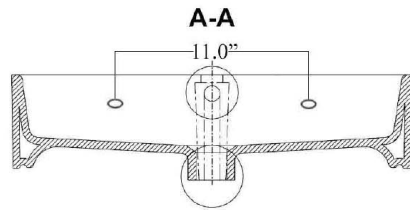

### SKU# | Options:

- Simple 60.50A.00 | No Faucet Hole
- Simple 60.50A.01 | One Faucet Hole
- Simple 60.50A.03-4 | Three Faucet Holes 4" Spread
- Simple 60.50A.03-8 | Three Faucet Holes 8" Spread
- Simple 60.50A.02L | Left Soap Dispenser Hole (Specify Distance)
- Simple 60.50A.02R | Right Soap Dispenser Hole (Specify Distance)
- Simple 60.50A.nn WG | Glossy White
- Simple 60.50A.nn BG | Glossy Black
- Simple 60.50A.nn BM | Matte Black

“.nn” refers to the number of faucets holes

### Codes & Standards:

- ADA Compliant

\* WS Bath Collections reserves the right to revise dimensions or information on this sheet without notice

<b>Collection</b> Simple	<b>Model</b>   Simple 60.50A	Dimensions Metric <i>1 inch = 2.54 cm</i> <i>1 inch = 25.4 mm</i>	 1051 Lea Drive - Collegeville, PA 19426 Tel. 215 513 9400 - Fax 610 831 0215 <a href="http://www.ws bathcollections.com">www.ws bathcollections.com</a> - <a href="mailto:info@ws bathcollectins.com">info@ws bathcollectins.com</a>
-----------------------------	---------------------------------	---	---

Collection  
Simple

Model |  
Simple 60.50A

Dimensions Metric

1 inch = 2.54 cm  
1 inch = 25.4 mm

**WS**<sup>®</sup>  
BATH  
COLLECTIONS

1051 Lea Drive - Collegeville, PA 19426  
Tel. 215 513 9400 - Fax 610 831 0215  
[www.ws bathcollections.com](http://www.ws bathcollections.com) - [info@ws bathcollections.com](mailto:info@ws bathcollections.com)