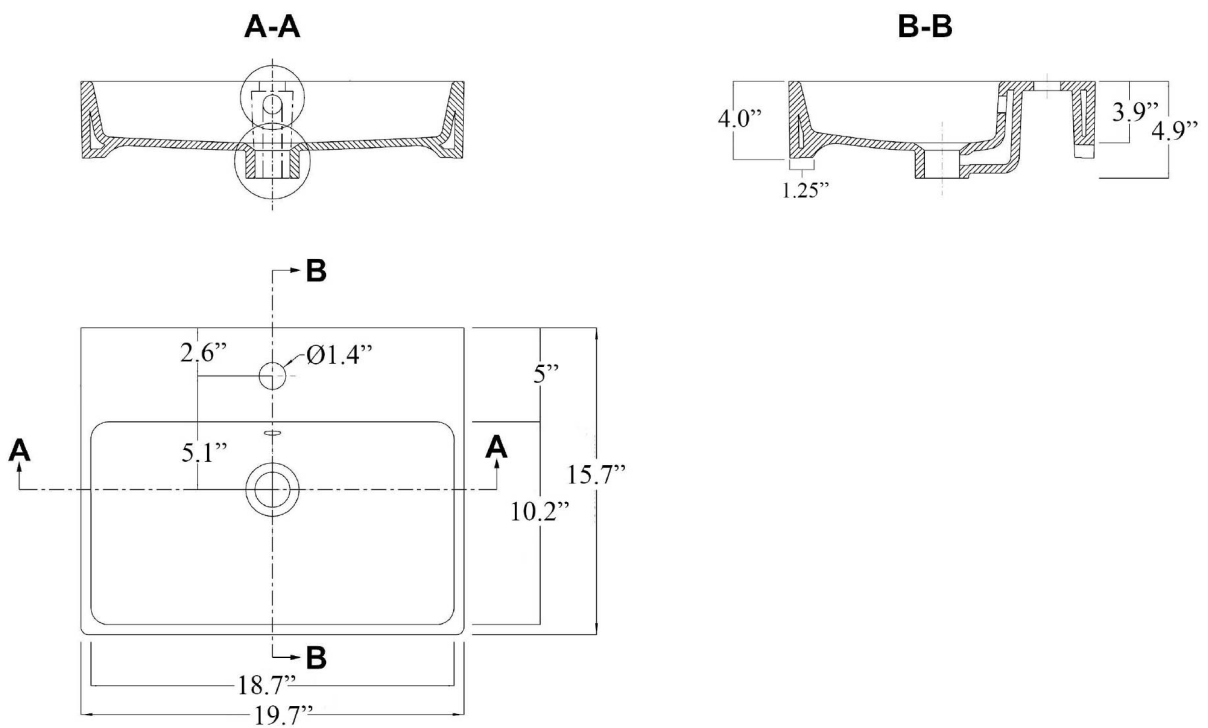

Simple 50.50B

Features

- Bathroom Sink
- Available in 3 Finishes: Glossy White, Glossy Black, and Matte Black
- Wall Mount or Countertop (Vessel) Installation
- Available with One, Three, or No Faucet Holes
- Three Faucet Hole Option Available in 4" or 8" Spread
- Available with Soap Dispenser Hole Option to the Left or Right of Faucet Hole
- With Overflow

Related Items:

- WSBC 53991 | Push Waste Drain
- WSBC 53922 | Decorative Trap

Finishes:

-  Glossy White
-  Glossy Black
-  Matte Black

SKU# | Options:

- Simple 50.50B.00 | No Faucet Hole
- Simple 50.50B.01 | One Faucet Hole
- Simple 50.50B.03-4 | Three Faucet Holes 4" Spread
- Simple 50.50B.03-8 | Three Faucet Holes 8" Spread
- Simple 50.50B.02L | Left Soap Dispenser Hole (Specify Distance)
- Simple 50.50B.02R | Right Soap Dispenser Hole (Specify Distance)
- Simple 50.50B.nn WG | Glossy White
- Simple 50.50B.nn BG | Glossy Black
- Simple 50.50B.nn BM | Matte Black

“.nn” refers to the number of faucets holes

* WS Bath Collections reserves the right to revise dimensions or information on this sheet without notice

Collection Simple	Model Simple 50.40B	Dimensions Metric <i>1 inch = 2.54 cm</i> <i>1 inch = 25.4 mm</i>	 1051 Lea Drive - Collegeville, PA 19426 Tel. 215 513 9400 - Fax 610 831 0215 www.ws bathcollections.com - info@ws bathcollectins.com
-----------------------------	---------------------------------	---	---

Collection
Simple

Model |
Simple 50.40B

Dimensions Metric
1 inch = 2.54 cm
1 inch = 25.4 mm

WS[®]
BATH
COLLECTIONS

1051 Lea Drive - Collegeville, PA 19426
Tel. 215 513 9400 - Fax 610 831 0215
www.ws bathcollections.com - info@ws bathcollections.com