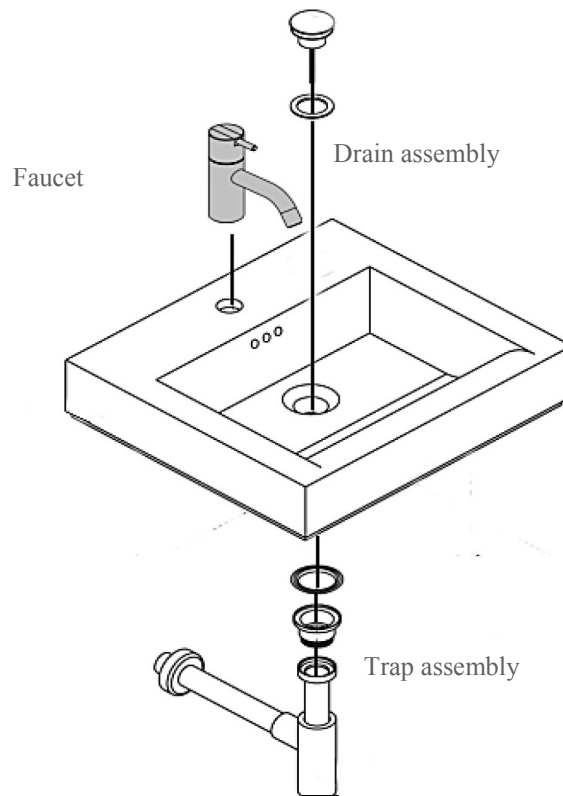

Product Specs Sheets - installation instructions

Collection
Installation
instructions

Model |
Wall mount sinks

Dimensions Metric

1 inch = 2.54 cm
1 inch = 25.4 mm

WS[®]
BATH
COLLECTIONS

1051 Lea Drive - Collegeville, PA 19426
Tel. 215 513 9400 - Fax 610 831 0215