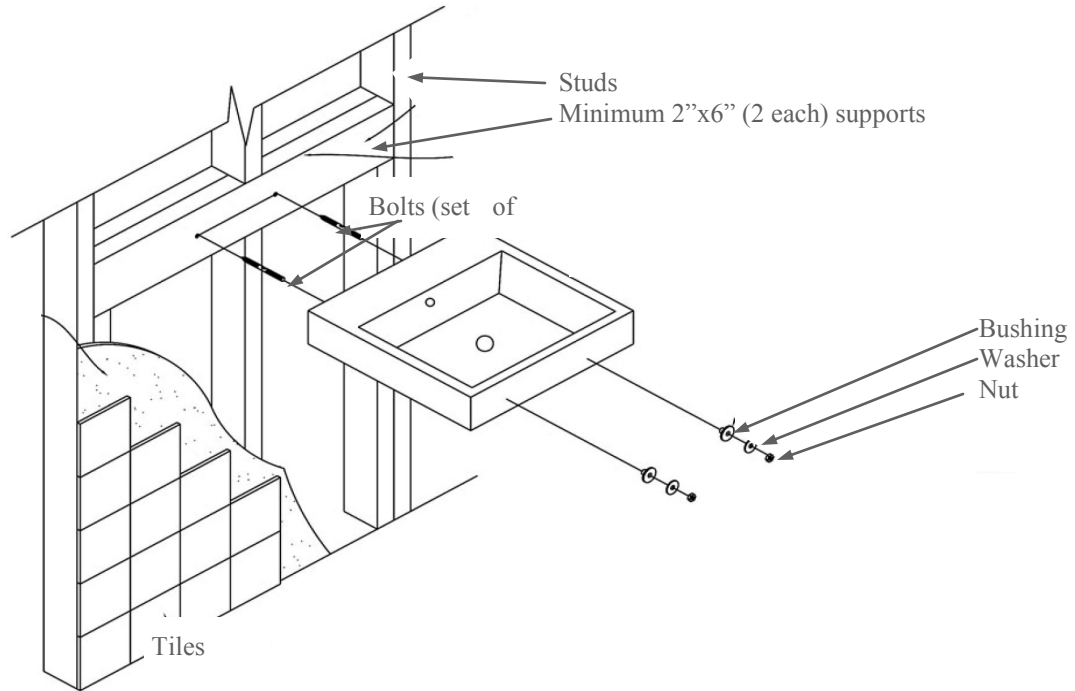

Product Specs Sheets - installation instructions

Collection
Installation
instructions

Model |
Wall mount sinks

Dimensions Metric

1 inch = 2.54 cm
1 inch = 25.4 mm

WS[®]
BATH
COLLECTIONS

1051 Lea Drive - Collegeville, PA 19426
Tel. 215 513 9400 - Fax 610 831 0215