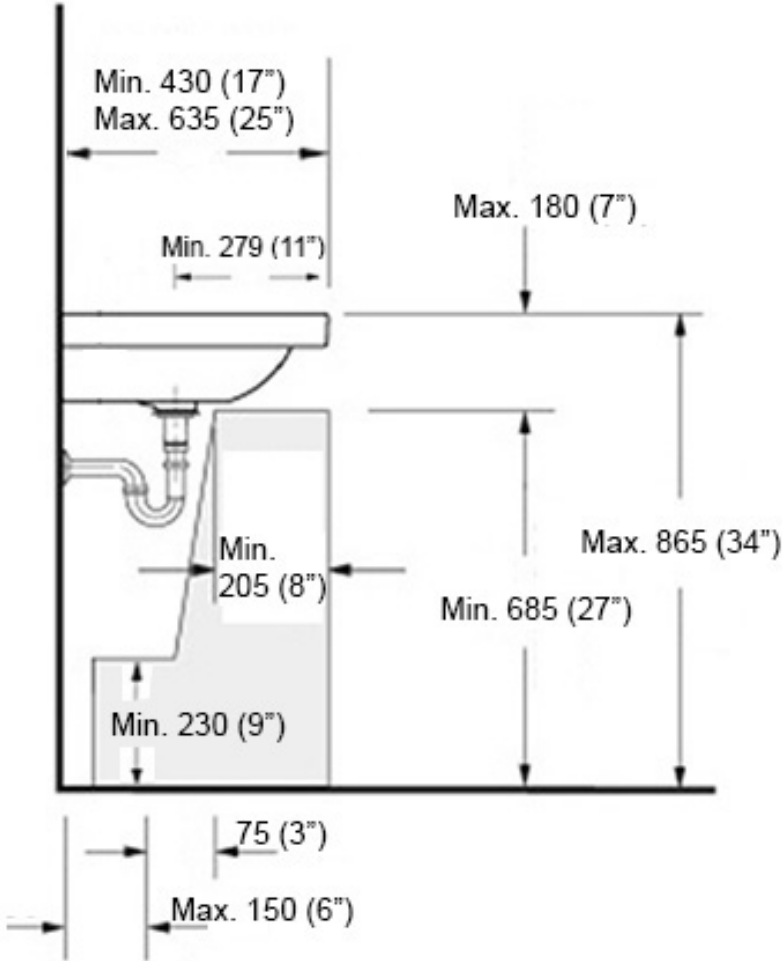

## MOUNTING HARDWARE

### Wall-mount installation

### Vessel/ countertop installation

Bolts

Silicone (*optional*)

Collection  
Simple

Model |  
Simple 50.50A

Dimensions Metric  
*1 inch = 2.54 cm*  
*1 inch = 25.4 mm*

**WS**<sup>®</sup>  
**BATH**  
**COLLECTIONS**

**Recommended ADA Installation**

Note: ADA Compliant when installed in accordance with ADA guidelines

<p><b>Collection</b> Simple</p>	<p><b>Model</b>   Simple 50.50A</p>	<p>Dimensions Metric 1 inch = 2.54 cm 1 inch = 25.4 mm</p>	<p><b>WS<sup>®</sup></b> BATH COLLECTIONS 1051 Lea Drive - Collegeville, PA 19426 Tel. 215 513 9400 - Fax 610 831 0215 <a href="http://www.ws bathcollections.com">www.ws bathcollections.com</a> - <a href="mailto:info@ws bathcollectins.com">info@ws bathcollectins.com</a></p>
-------------------------------------	---	--	--