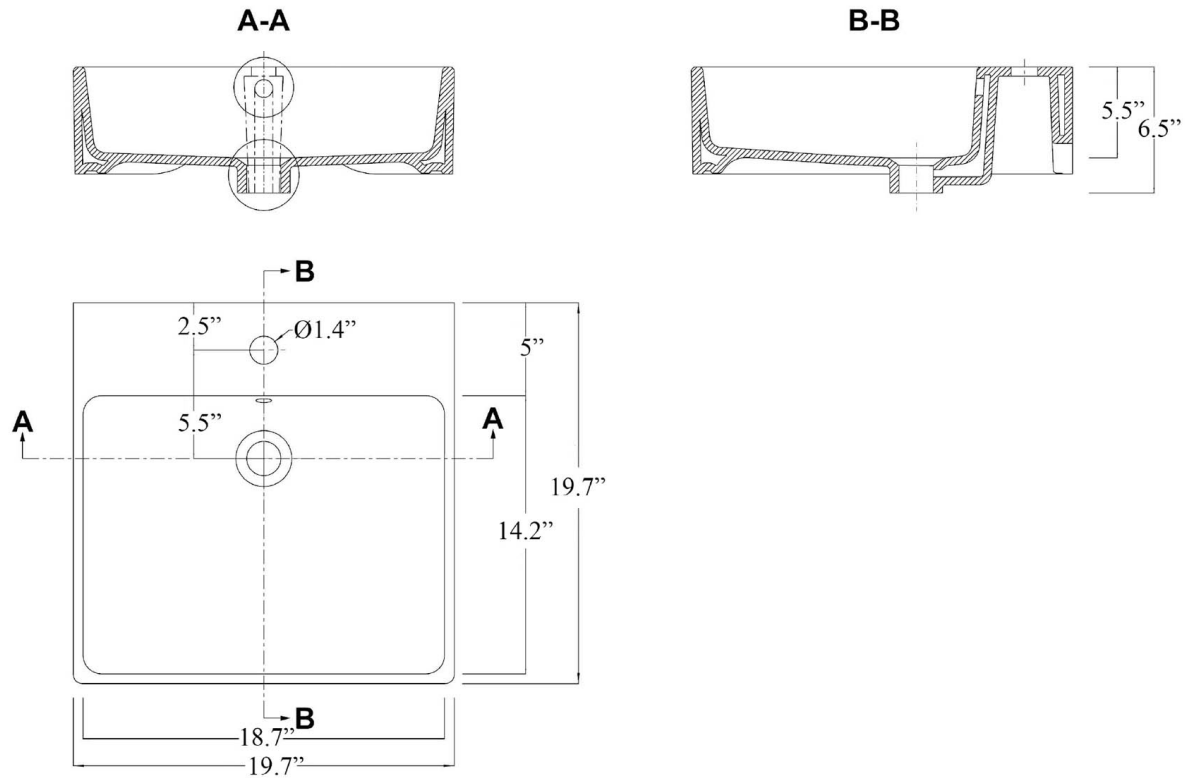

### Features

- Bathroom Sink
- Ceramic White Finish
- Wall Mount or Countertop (Vessel) Installation
- Available with One, Three, or No Faucet Holes
- Three Faucet Hole Option Available in 4" or 8" Spread
- Available with Soap Dispenser Hole Option to the Left or Right of Faucet Hole
- With Overflow

### SKU# | Options:

- Simple 50.50A.00 | No Faucet Hole
- Simple 50.50A.01 | One Faucet Hole
- Simple 50.50A.03-4 | Three Faucet Holes 4" Spread
- Simple 50.50A.03-8 | Three Faucet Holes 8" Spread
- Simple 50.50A.02L | Left Soap Dispenser Hole (Specify Distance)
- Simple 50.50A.02R | Right Soap Dispenser Hole (Specify Distance)
- Simple 50.50A.nn WG | Ceramic White

### Codes & Standards:

- ADA Compliant

\* WS Bath Collections reserves the right to revise dimensions or information on this sheet without notice

<b>Collection</b> Simple	<b>Model</b>   Simple 50.50A	Dimensions Metric <i>1 inch = 2.54 cm</i> <i>1 inch = 25.4 mm</i>	 1051 Lea Drive - Collegeville, PA 19426 Tel. 215 513 9400 - Fax 610 831 0215 <a href="http://www.ws bathcollections.com">www.ws bathcollections.com</a> - <a href="mailto:info@ws bathcollectins.com">info@ws bathcollectins.com</a>
-----------------------------	---------------------------------	---	---

Collection  
Simple

Model |  
Simple 50.50A

Dimensions Metric

1 inch = 2.54 cm  
1 inch = 25.4 mm

**WS**<sup>®</sup>  
BATH  
COLLECTIONS

1051 Lea Drive - Collegeville, PA 19426  
Tel. 215 513 9400 - Fax 610 831 0215