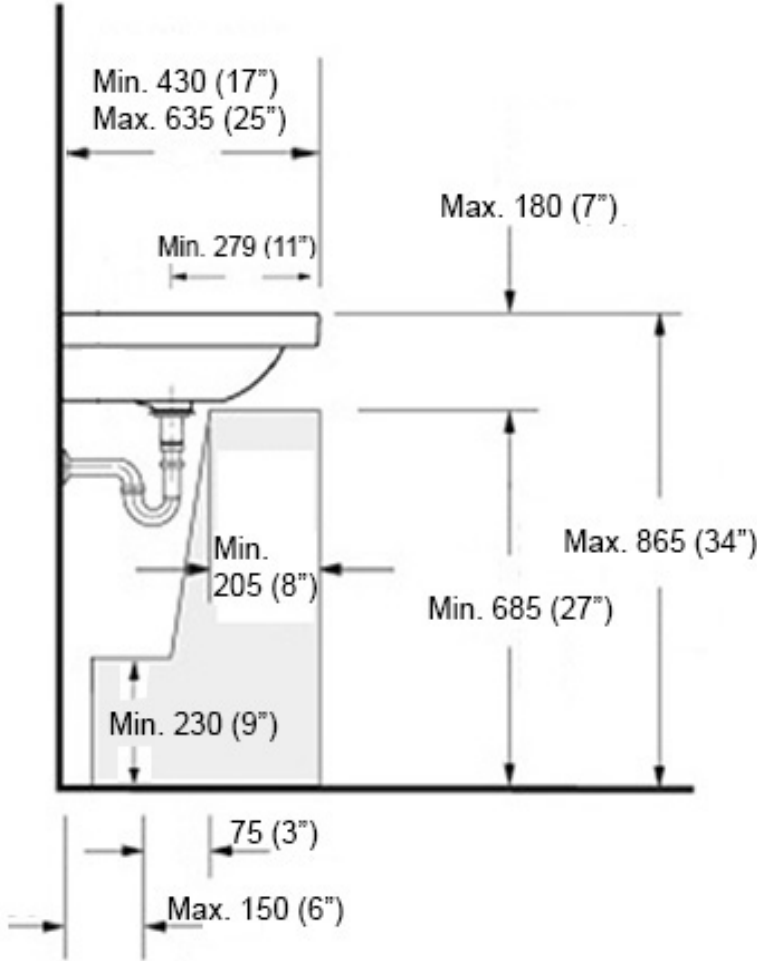

Collection  
Simple

Model |  
Simple 50.40B

Dimensions Metric

1 inch = 2.54 cm  
1 inch = 25.4 mm

**WS**<sup>®</sup>  
BATH  
COLLECTIONS

1051 Lea Drive - Collegeville, PA 19426  
Tel. 215 513 9400 - Fax 610 831 0215  
[www.ws bathcollections.com](http://www.ws bathcollections.com) - [info@ws bathcollections.com](mailto:info@ws bathcollections.com)

### Wall-mount installation

### Vessel/ countertop installation

Bolts

Silicone (optional)

Collection  
Simple

Model |  
Simple 50.40B

Dimensions Metric  
*1 inch = 2.54 cm*  
*1 inch = 25.4 mm*

**WS**<sup>®</sup>  
**BATH**  
**COLLECTIONS**

**Recommended ADA Installation**

Note: ADA Compliant when installed in accordance with ADA guidelines

<p><b>Collection</b> Simple</p>	<p><b>Model</b>   Simple 50.40B</p>	<p>Dimensions Metric 1 inch = 2.54 cm 1 inch = 25.4 mm</p>	 <p>1051 Lea Drive - Collegeville, PA 19426 Tel. 215 513 9400 - Fax 610 831 0215 <a href="http://www.ws bathcollections.com">www.ws bathcollections.com</a> - <a href="mailto:info@ws bathcollections.com">info@ws bathcollections.com</a></p>
-------------------------------------	---	--	---