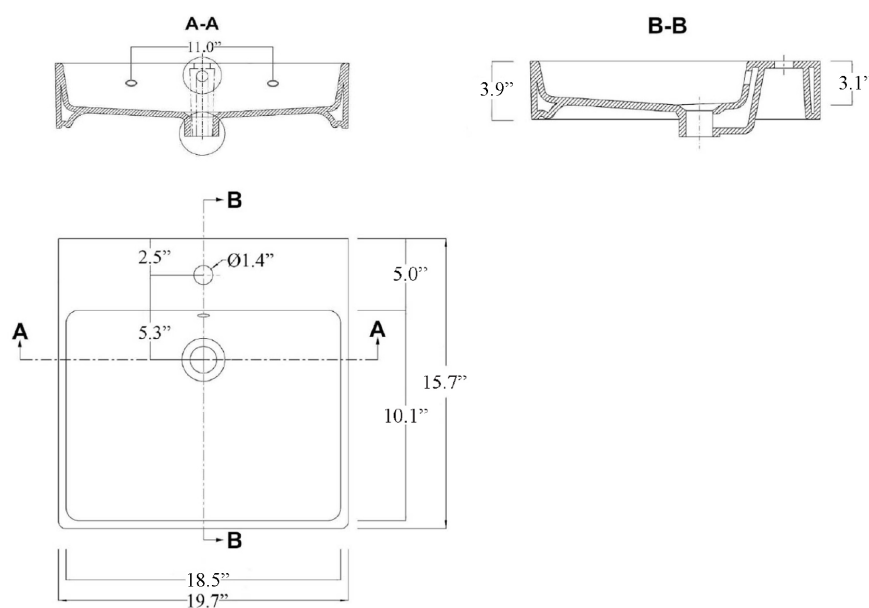

### Features

- Bathroom Sink, With Overflow, Wall Mount or Countertop (Vessel) Installation
- Made of Ceramic
- Ceramic White Finish
- With Overflow
- Wall Mount or Countertop (Vessel) Installation
- Available with One, Three (4" or 8" Spread), or No Faucet Hole
- Available with Soap Dispenser Hole Option to the Left or Right of Faucet Hole
- Made in Italy

### SKU# | Options:

- Simple 50.40B.00 | No Faucet Hole
- Simple 50.40B.01 | Single Faucet Hole
- Simple 50.40B.03-4 | Three Faucet Holes 4" Spread
- Simple 50.40B.03-8 | Three Faucet Holes 8" Spread

\* WS Bath Collections reserves the right to revise dimensions or information on this sheet without notice

<b>Collection  </b> Simple	<b>Model  </b> Simple 50.40B	Dimensions Metric <i>1 inch = 2.54 cm</i> <i>1 inch = 25.4 mm</i>	 1051 Lea Drive - Collegeville, PA 19426 Tel. 215 513 9400 - Fax 610 831 0215 <a href="http://www.ws bathcollections.com">www.ws bathcollections.com</a> - <a href="mailto:info@ws bathcollections.com">info@ws bathcollections.com</a>
-------------------------------	---------------------------------	---	---

Collection  
Simple

Model |  
Simple 50.40B

Dimensions Metric

1 inch = 2.54 cm  
1 inch = 25.4 mm

**WS**<sup>®</sup>  
BATH  
COLLECTIONS

1051 Lea Drive - Collegeville, PA 19426  
Tel. 215 513 9400 - Fax 610 831 0215  
[www.ws bathcollections.com](http://www.ws bathcollections.com) - [info@ws bathcollections.com](mailto:info@ws bathcollections.com)