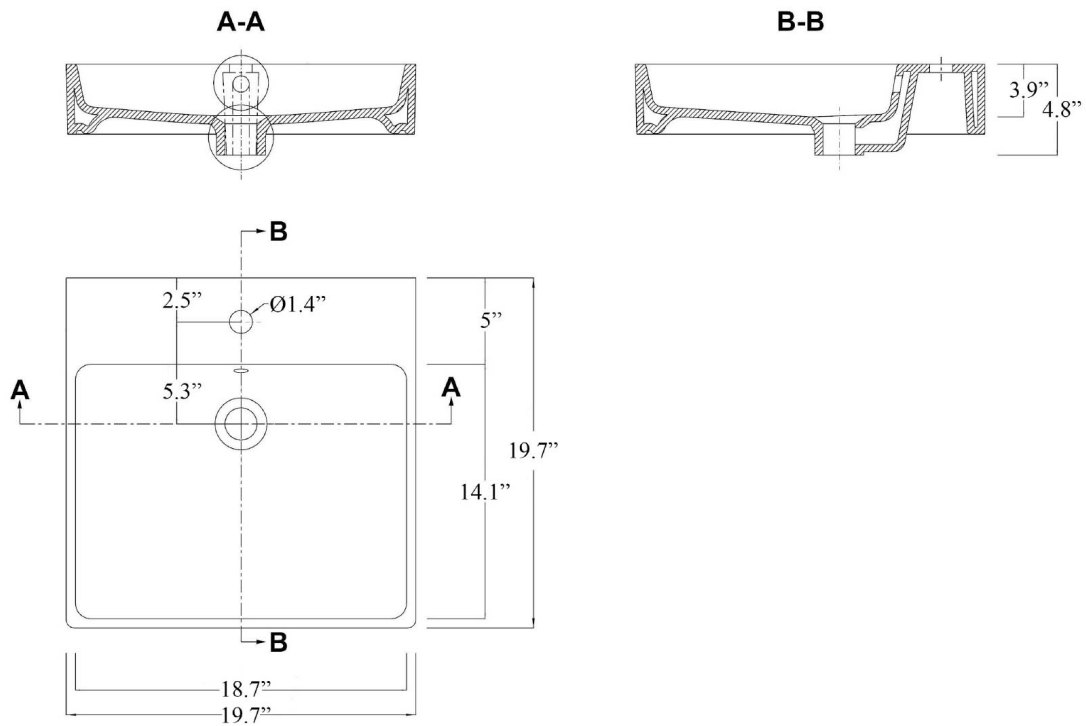

Simple 50.40B

Features

- Bathroom Sink
- Ceramic White
- Wall Mount or Countertop (Vessel) Installation
- Available with One, Three or No Faucet Holes
- Three Faucet Hole Option is Available in 4" or 8" Spread
- Available With Soap Dispenser Option to the Left or Right of Faucet Hole
- With Overflow
- Made in Italy

Related Items:

- WSBC 53991 | Push Waste Drain
- WSBC 53922 | Decorative Trap

Finishes:

SKU# | Options:

- Simple 50.40B.00 | No Faucet Hole
- Simple 50.40B.01 | One Faucet Hole
- Simple 50.40B.03-4 | Three Faucet Holes 4" Spread
- Simple 50.40B.03-8 | Three Faucet Holes 8" Spread
- Simple 50.40B.02L | Left Soap Dispenser Hole (Specify Distance)
- Simple 50.40B.02R | Right Soap Dispenser Hole (Specify Distance)

* WS Bath Collections reserves the right to revise dimensions or information on this sheet without notice

Collection Simple	Model Simple 50.40B	Dimensions Metric <i>1 inch = 2.54 cm</i> <i>1 inch = 25.4 mm</i>	 1051 Lea Drive - Collegeville, PA 19426 Tel. 215 513 9400 - Fax 610 831 0215 www.ws bathcollections.com - info@ws bathcollectins.com
-------------------------------	---------------------------------	---	---

Collection
Simple

Model |
Simple 50.50B

Dimensions Metric

1 inch = 2.54 cm
1 inch = 25.4 mm

WS[®]
BATH
COLLECTIONS

1051 Lea Drive - Collegeville, PA 19426
Tel. 215 513 9400 - Fax 610 831 0215
www.ws bathcollections.com - info@ws bathcollections.com