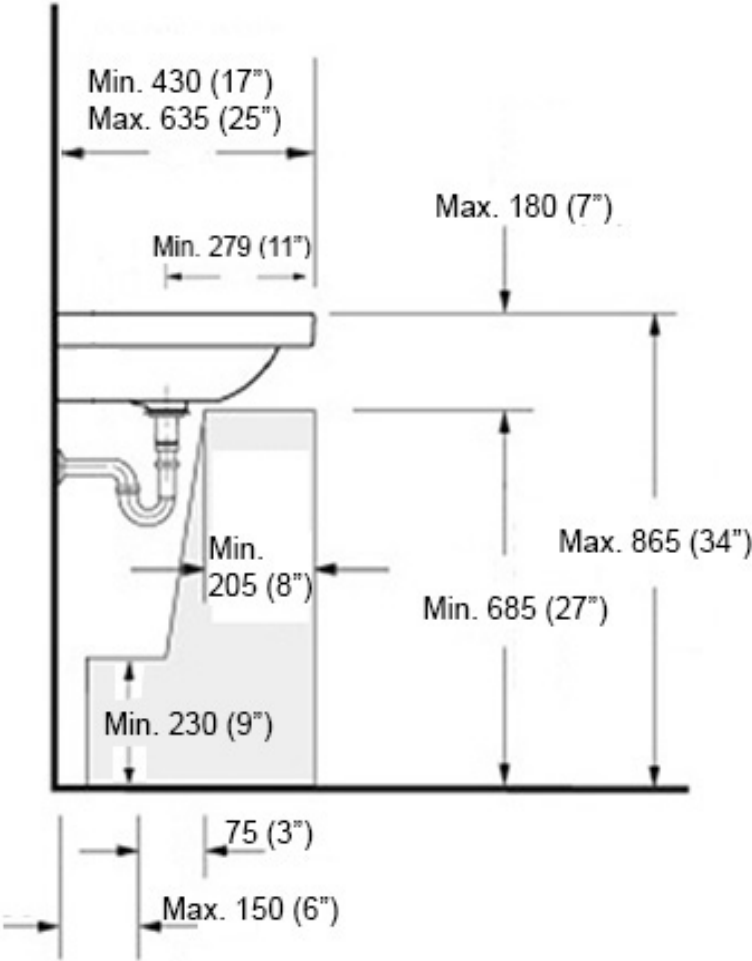

* WS Bath Collections reserves the right to revise dimensions or information on this sheet without notice

Collection Simple	Model Simple 50.40B	Dimensions Metric <i>1 inch = 2.54 cm</i> <i>1 inch = 25.4 mm</i>	 1051 Lea Drive - Collegeville, PA 19426 Tel. 215 513 9400 - Fax 610 831 0215 www.ws bathcollections.com - info@ws bathcollectins.com
-------------------------------	---------------------------------	---	---

Collection
Simple

Model |
Simple 50.50B

Dimensions Metric

1 inch = 2.54 cm
1 inch = 25.4 mm

WS[®]
BATH
COLLECTIONS

1051 Lea Drive - Collegeville, PA 19426
Tel. 215 513 9400 - Fax 610 831 0215
www.ws bathcollections.com - info@ws bathcollections.com

Dimensions Metric
1 inch = 2.54 cm
1 inch = 25.4 mm

WS®
BATH
COLLECTIONS

1051 Lea Drive - Collegeville, PA 19426
Tel. 215 513 9400 - Fax 610 831 0215

www.ws bathcollections.com - info@ws bathcollections.com

Recommended ADA Installation

Note: ADA Compliant when installed in accordance with ADA guidelines

<p>Collection Simple</p>	<p>Model Simple 50.50B</p>	<p>Dimensions Metric 1 inch = 2.54 cm 1 inch = 25.4 mm</p>	 <p>1051 Lea Drive - Collegeville, PA 19426 Tel. 215 513 9400 - Fax 610 831 0215 www.ws bathcollections.com - info@ws bathcollectins.com</p>
-------------------------------------	---	--	---