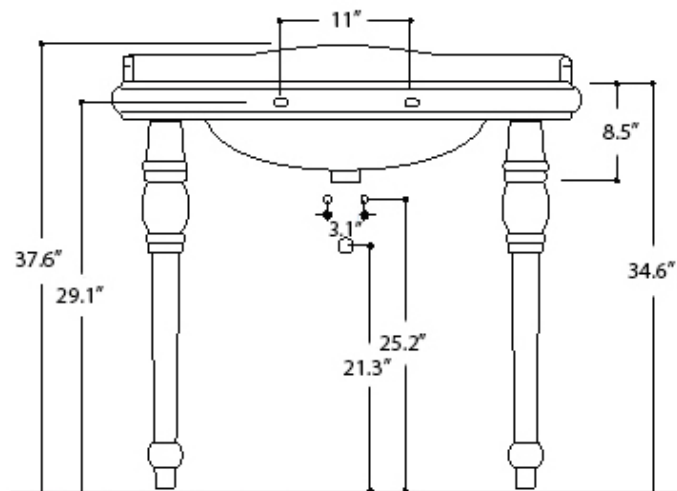

Related Items:

- WSBC 53991 | Push Waste Drain
- WSBC 53922 | Decorative Trap

Finishes:

 Ceramic White

SKU# | Options:

- Retro 1050+1083.01 | Single Faucet Hole
- Retro 1050+1083.03 | Three Faucet Holes

\* WS Bath Collections reserves the right to revise dimensions or information on this sheet without notice

<b>Collection  </b> Retro	<b>Model  </b> Retro 1050+1083	Dimensions Metric <i>1 inch = 2.54 cm</i> <i>1 inch = 25.4 mm</i>	 1051 Lea Drive - Collegeville, PA 19426 Tel. 215 513 9400 - Fax 610 831 0215 <a href="http://www.ws bathcollections.com">www.ws bathcollections.com</a> - <a href="mailto:info@ws bathcollectins.com">info@ws bathcollectins.com</a>
------------------------------	-----------------------------------	---	---

Collection  
Retro

Model |  
Retro 1050 + 1083

Dimensions Metric  
1 inch = 2.54 cm  
1 inch = 25.4 mm

**WS**<sup>®</sup>  
BATH  
COLLECTIONS

1051 Lea Drive - Collegeville, PA 19426  
Tel. 215 513 9400 - Fax 610 831 0215  
[www.ws bathcollections.com](http://www.ws bathcollections.com) - [info@ws bathcollections.com](mailto:info@ws bathcollections.com)

### Vessel/ countertop installation

Bolts

Silicone (*optional*)

Collection  
Retro

Model |  
Retro 1050+1083

Dimensions Metric  
*1 inch = 2.54 cm*  
*1 inch = 25.4 mm*

WS<sup>®</sup>  
BATH  
COLLECTIONS

1051 Lea Drive - Collegeville, PA 19426  
Tel. 215 513 9400 - Fax 610 831 0215  
[www.ws bathcollections.com](http://www.ws bathcollections.com) - [info@ws bathcollections.com](mailto:info@ws bathcollections.com)