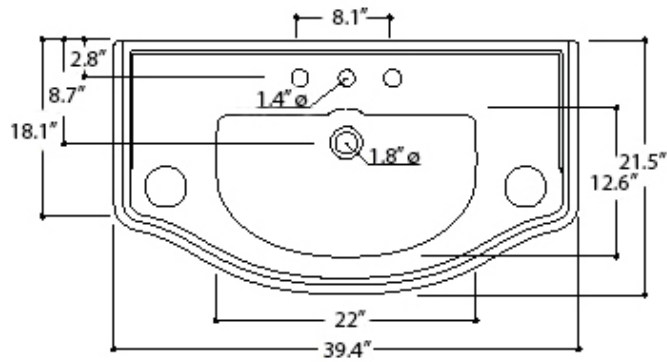

Related Items:

- WSBC 53991 | Push Waste Drain
- WSBC 53922 | Decorative Trap

Finishes:

 Ceramic White

SKU# | Options:

- Retro 1050+1083.01 | Single Faucet Hole
- Retro 1050+1083.03 | Three Faucet Holes

\* WS Bath Collections reserves the right to revise dimensions or information on this sheet without notice

<b>Collection  </b> Retro	<b>Model  </b> Retro 1050+1083	Dimensions Metric <i>1 inch = 2.54 cm</i> <i>1 inch = 25.4 mm</i>	 1051 Lea Drive - Collegeville, PA 19426 Tel. 215 513 9400 - Fax 610 831 0215 <a href="http://www.ws bathcollections.com">www.ws bathcollections.com</a> - <a href="mailto:info@ws bathcollectins.com">info@ws bathcollectins.com</a>
------------------------------	-----------------------------------	---	---

Collection  
Retro

Model |  
Retro 1050 + 1083

Dimensions Metric  
1 inch = 2.54 cm  
1 inch = 25.4 mm

**WS**<sup>®</sup>  
BATH  
COLLECTIONS

1051 Lea Drive - Collegeville, PA 19426  
Tel. 215 513 9400 - Fax 610 831 0215  
[www.ws bathcollections.com](http://www.ws bathcollections.com) - [info@ws bathcollections.com](mailto:info@ws bathcollections.com)

### Vessel/ countertop installation

Bolts

Silicone (*optional*)

Collection  
Retro

Model |  
Retro 1050+1083

Dimensions Metric  
*1 inch = 2.54 cm*  
*1 inch = 25.4 mm*

WS<sup>®</sup>  
BATH  
COLLECTIONS

1051 Lea Drive - Collegeville, PA 19426  
Tel. 215 513 9400 - Fax 610 831 0215  
[www.ws bathcollections.com](http://www.ws bathcollections.com) - [info@ws bathcollections.com](mailto:info@ws bathcollections.com)