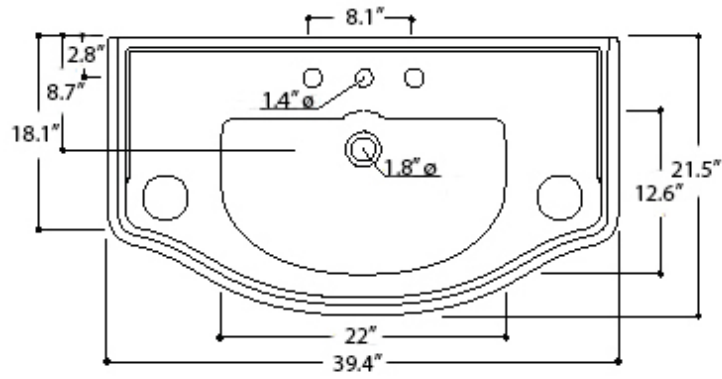

Finishes:

 Ceramic White

SKU# | Options:

- Retro 1050+1079.01 | Single Faucet Hole
- Retro 1050+1079.03 | Three Faucet Holes

\* WS Bath Collections reserves the right to revise dimensions or information on this sheet without notice

<b>Collection  </b> Retro	<b>Model  </b> Retro 1050+1079	Dimensions Metric <i>1 inch = 2.54 cm</i> <i>1 inch = 25.4 mm</i>	 1051 Lea Drive - Collegeville, PA 19426 Tel. 215 513 9400 - Fax 610 831 0215 <a href="http://www.ws bathcollections.com">www.ws bathcollections.com</a> - <a href="mailto:info@ws bathcollectins.com">info@ws bathcollectins.com</a>
------------------------------	-----------------------------------	---	---

Collection  
Retro

Model |  
Retro 1050+1079

Dimensions Metric

1 inch = 2.54 cm  
1 inch = 25.4 mm

**WS**<sup>®</sup>  
BATH  
COLLECTIONS

1051 Lea Drive - Collegeville, PA 19426  
Tel. 215 513 9400 - Fax 610 831 0215  
[www.ws bathcollections.com](http://www.ws bathcollections.com) - [info@ws bathcollections.com](mailto:info@ws bathcollections.com)

### Vessel/ countertop installation

Bolts

Silicone (*optional*)

Collection  
Retro

Model |  
Retro 1050+1079

Dimensions Metric  
*1 inch = 2.54 cm*  
*1 inch = 25.4 mm*

WS<sup>®</sup>  
BATH  
COLLECTIONS

1051 Lea Drive - Collegeville, PA 19426  
Tel. 215 513 9400 - Fax 610 831 0215