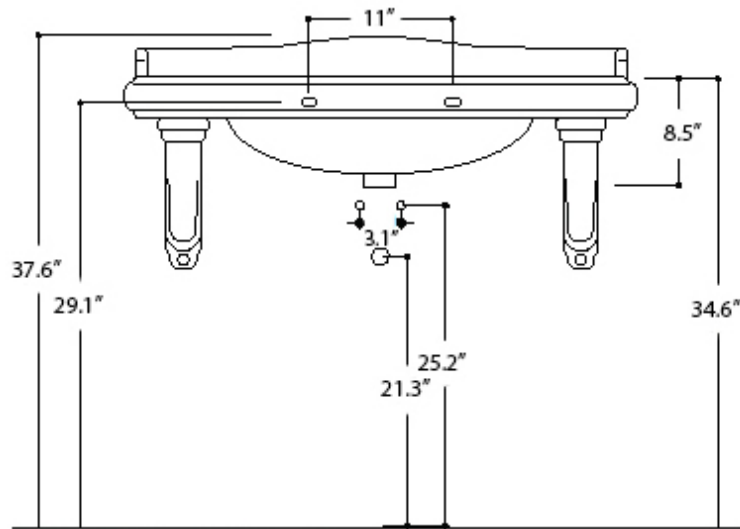

Retro 1050+1079

Features

- Bathroom Sink
- Ceramic White
- Wall Mount Installation
- Includes Mounting Hardware
- Available With One or Three Faucet Holes
- With Overflow
- Made in Italy

Related Items:

- WSBC 53991 | Push Waste Drain
- WSBC 53922 | Decorative Trap

<b>Collection  </b> Retro	<b>Model  </b> Retro 1050+1079	Dimensions Metric <i>1 inch = 2.54 cm</i> <i>1 inch = 25.4 mm</i>	 1051 Lea Drive - Collegeville, PA 19426 Tel. 215 513 9400 - Fax 610 831 0215 <a href="http://www.ws bathcollections.com">www.ws bathcollections.com</a> - <a href="mailto:info@ws bathcollectins.com">info@ws bathcollectins.com</a>
------------------------------	-----------------------------------	---	---

Collection  
Retro

Model |  
Retro 1050+1079

Dimensions Metric

1 inch = 2.54 cm  
1 inch = 25.4 mm

**WS**<sup>®</sup>  
BATH  
COLLECTIONS

1051 Lea Drive - Collegeville, PA 19426  
Tel. 215 513 9400 - Fax 610 831 0215  
[www.ws bathcollections.com](http://www.ws bathcollections.com) - [info@ws bathcollections.com](mailto:info@ws bathcollections.com)

### Vessel/ countertop installation

Bolts

Silicone (*optional*)

Collection  
Retro

Model |  
Retro 1050+1079

Dimensions Metric  
*1 inch = 2.54 cm*  
*1 inch = 25.4 mm*

WS<sup>®</sup>  
BATH  
COLLECTIONS

1051 Lea Drive - Collegeville, PA 19426  
Tel. 215 513 9400 - Fax 610 831 0215