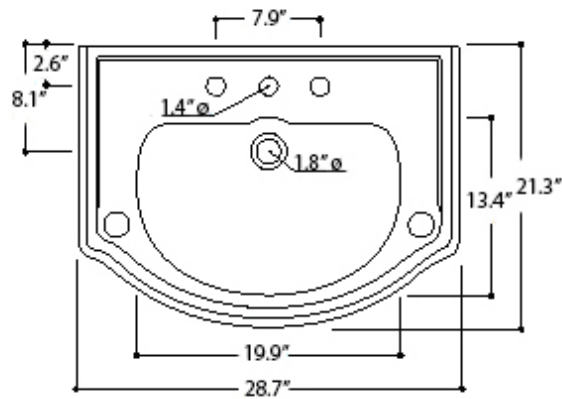

Related Items:

- WSBC 53991 | Push Waste Drain
- WSBC 53922 | Decorative Trap

Finishes:

-  Glossy White
-  Glossy Black

SKU# | Options:

- Retro 1047.01.01+1070.01 | Single Faucet Hole, Glossy White
- Retro 1047.03.01+1070.01 | Three Faucet Holes, Glossy White
- Retro 1047.01.31+1070.31 | Single Faucet Hole, Glossy Black
- Retro 1047.03.31+1070.31 | Three Faucet Holes, Glossy Black

* WS Bath Collections reserves the right to revise dimensions or information on this sheet without notice

Collection Retro	Model Retro 1047+1070	Dimensions Metric <i>1 inch = 2.54 cm</i> <i>1 inch = 25.4 mm</i>	 1051 Lea Drive - Collegeville, PA 19426 Tel. 215 513 9400 - Fax 610 831 0215 www.ws bathcollections.com - info@ws bathcollectins.com
------------------------------	-----------------------------------	-------------------------------------------------------------------------	-------------------------------------------------------------------------------------------------------------------------------------------------------------------------------------------------------------------------------------------------------------------------------------------------------------------------------------

Collection
Retro

Model |
Retro 1047 + 1070

Dimensions Metric
1 inch = 2.54 cm
1 inch = 25.4 mm

WS[®]
BATH
COLLECTIONS

1051 Lea Drive - Collegeville, PA 19426
Tel. 215 513 9400 - Fax 610 831 0215
www.ws bathcollections.com - info@ws bathcollections.com

Dimensions Metric
1 inch = 2.54 cm
1 inch = 25.4 mm

WS[®]

BATH
COLLECTIONS

1051 Lea Drive - Collegeville, PA 19426
Tel. 215 513 9400 - Fax 610 831 0215

www.ws bathcollections.com - info@ws bathcollections.com