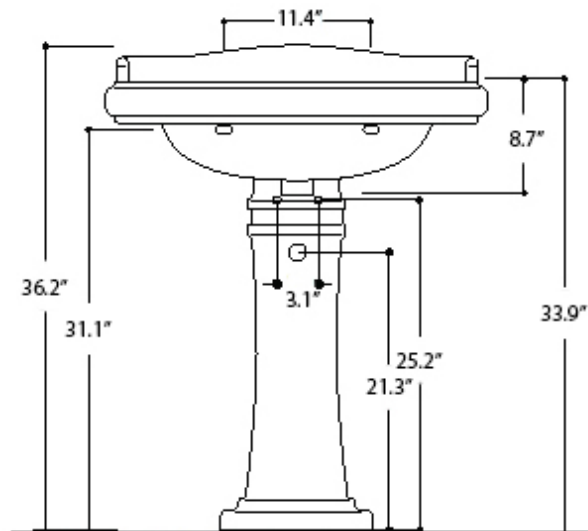

Related Items:

- WSBC 53991 | Push Waste Drain
- WSBC 53922 | Decorative Trap

Finishes:

-  Glossy White
-  Glossy Black

SKU# | Options:

- Retro 1047.01.01+1070.01 | Single Faucet Hole, Glossy White
- Retro 1047.03.01+1070.01 | Three Faucet Holes, Glossy White
- Retro 1047.01.31+1070.31 | Single Faucet Hole, Glossy Black
- Retro 1047.03.31+1070.31 | Three Faucet Holes, Glossy Black

* WS Bath Collections reserves the right to revise dimensions or information on this sheet without notice

Collection Retro	Model Retro 1047+1070	Dimensions Metric <i>1 inch = 2.54 cm</i> <i>1 inch = 25.4 mm</i>	 1051 Lea Drive - Collegeville, PA 19426 Tel. 215 513 9400 - Fax 610 831 0215 www.ws bathcollections.com - info@ws bathcollectins.com
------------------------------	-----------------------------------	-------------------------------------------------------------------------	-------------------------------------------------------------------------------------------------------------------------------------------------------------------------------------------------------------------------------------------------------------------------------------------------------------------------------------

Collection
Retro

Model |
Retro 1047 + 1070

Dimensions Metric
1 inch = 2.54 cm
1 inch = 25.4 mm

WS[®]
BATH
COLLECTIONS

1051 Lea Drive - Collegeville, PA 19426
Tel. 215 513 9400 - Fax 610 831 0215
www.ws bathcollections.com - info@ws bathcollections.com

Dimensions Metric
1 inch = 2.54 cm
1 inch = 25.4 mm

WS[®]

BATH
COLLECTIONS

1051 Lea Drive - Collegeville, PA 19426
Tel. 215 513 9400 - Fax 610 831 0215

www.ws bathcollections.com - info@ws bathcollections.com