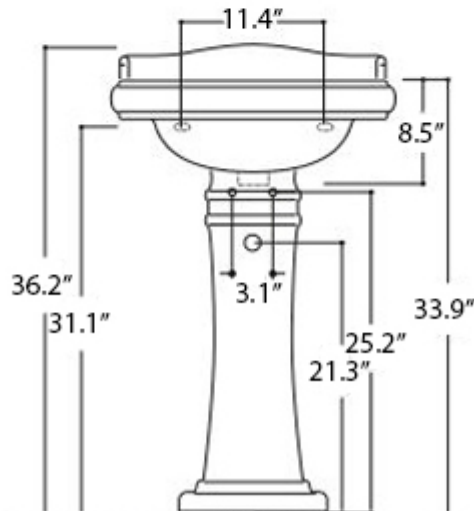

Related Items:

- WSBC 53991 | Push Waste Drain
- WSBC 53922 | Decorative Trap

Finishes:

-  Glossy White
-  Glossy Black

SKU# | Options:

- Retro 1045.01.01+1070.01 | Single Faucet Hole, Glossy White
- Retro 1045.03.01+1070.01 | Three Faucet Holes, Glossy White
- Retro 1045.01.31+1070.31 | Single Faucet Hole, Glossy Black
- Retro 1045.03.31+1070.31 | Three Faucet Holes, Glossy Black

* WS Bath Collections reserves the right to revise dimensions or information on this sheet without notice

Collection Retro	Model Retro 1045+1070	Dimensions Metric <i>1 inch = 2.54 cm</i> <i>1 inch = 25.4 mm</i>	 1051 Lea Drive - Collegeville, PA 19426 Tel. 215 513 9400 - Fax 610 831 0215 www.ws bathcollections.com - info@ws bathcollectins.com
------------------------------	-----------------------------------	---	---

Collection
Retro

Model |
Retro 1045 + 1070

Dimensions Metric

1 inch = 2.54 cm
1 inch = 25.4 mm

WS[®]
BATH
COLLECTIONS

1051 Lea Drive - Collegeville, PA 19426
Tel. 215 513 9400 - Fax 610 831 0215

www.ws bathcollections.com - info@ws bathcollections.com

Dimensions Metric
1 inch = 2.54 cm
1 inch = 25.4 mm

WS®
BATH
COLLECTIONS

1051 Lea Drive - Collegeville, PA 19426
Tel. 215 513 9400 - Fax 610 831 0215
www.ws bathcollections.com - info@ws bathcollections.com