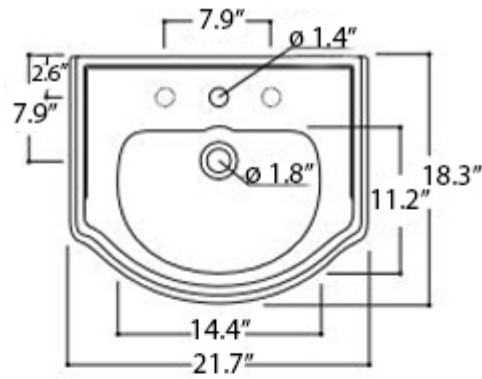

Related Items:

- WSBC 53991 | Push Waste Drain
- WSBC 53922 | Decorative Trap

Finishes:

-  Glossy White
-  Glossy Black

SKU# | Options:

- Retro 1045.01.01+1070.01 | Single Faucet Hole, Glossy White
- Retro 1045.03.01+1070.01 | Three Faucet Holes, Glossy White
- Retro 1045.01.31+1070.31 | Single Faucet Hole, Glossy Black
- Retro 1045.03.31+1070.31 | Three Faucet Holes, Glossy Black

* WS Bath Collections reserves the right to revise dimensions or information on this sheet without notice

Collection Retro	Model Retro 1045+1070	Dimensions Metric <i>1 inch = 2.54 cm</i> <i>1 inch = 25.4 mm</i>	 1051 Lea Drive - Collegeville, PA 19426 Tel. 215 513 9400 - Fax 610 831 0215 www.ws bathcollections.com - info@ws bathcollectins.com
------------------------------	-----------------------------------	---	---

Collection
Retro

Model |
Retro 1045 + 1070

Dimensions Metric

1 inch = 2.54 cm
1 inch = 25.4 mm

WS[®]
BATH
COLLECTIONS

1051 Lea Drive - Collegeville, PA 19426
Tel. 215 513 9400 - Fax 610 831 0215

www.ws bathcollections.com - info@ws bathcollections.com

Dimensions Metric
1 inch = 2.54 cm
1 inch = 25.4 mm

WS®
BATH
COLLECTIONS

1051 Lea Drive - Collegeville, PA 19426
Tel. 215 513 9400 - Fax 610 831 0215
www.ws bathcollections.com - info@ws bathcollections.com