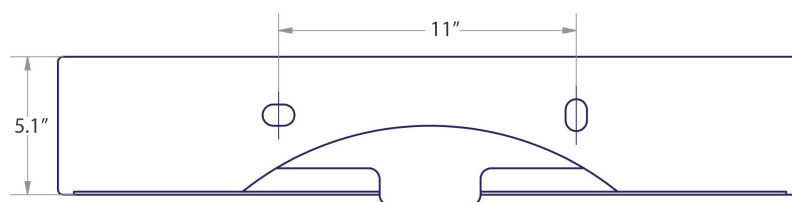

**Features**

- Ceramic
- With overflow
- Countertop or wall-mount installation

**Quarelo 53710**

**SKU# | Option:**

- Quarelo 53710.00 | No faucet hole
- Quarelo 53710.01 | One faucet hole

<p><b>Collection</b> Quarelo</p>	<p><b>Model  </b> Quarelo 53710</p>	<p>Dimensions Metric <i>1 inch = 2.54 cm</i> <i>1 inch = 25.4 mm</i></p>	 <p>1051 Lea Drive - Collegeville, PA 19426 Tel. 215 513 9400 - Fax 610 831 0215 <a href="http://www.ws bathcollections.com">www.ws bathcollections.com</a> - <a href="mailto:info@ws bathcollectins.com">info@ws bathcollectins.com</a></p>
--------------------------------------	---	--	---

## Quarelo | 53710

Lavabo ceramica a muro o da appoggio 70 cm. con troppopieno ( senza piletta ).

Wall or top ceramic wash-hand 70 cm. with overflow ( without waste water drain ).

Collection  
S wctgrq

Model |  
S wctgrq "75932

Dimensions Metric  
*1 inch = 2.54 cm*  
*1 inch = 25.4 mm*

**WS**<sup>®</sup>  
BATH  
COLLECTIONS

1051 Lea Drive - Collegeville, PA 19426  
Tel. 215 513 9400 - Fax 610 831 0215  
[www.ws bathcollections.com](http://www.ws bathcollections.com) - [info@ws bathcollections.com](mailto:info@ws bathcollections.com)