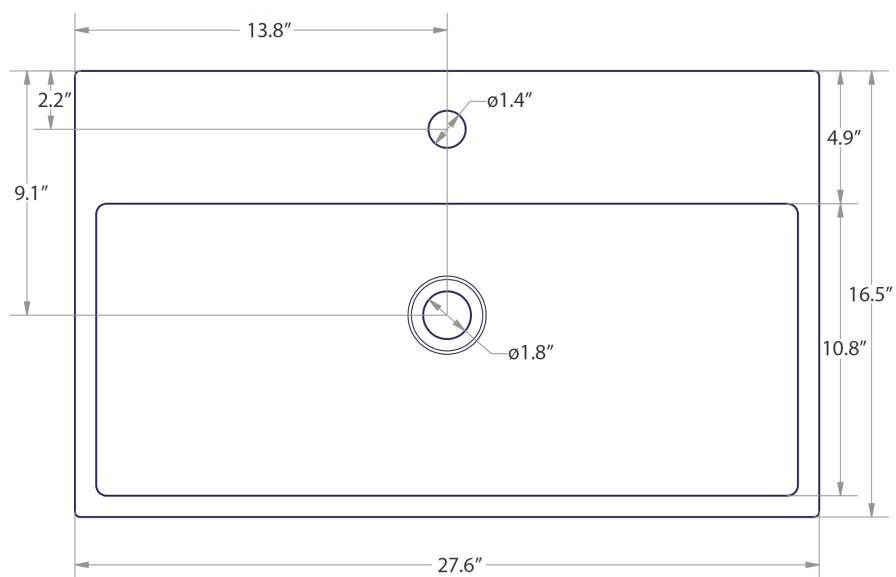

**Features**

- Ceramic
- With overflow
- Countertop or wall-mount installation

**Quarelo 53710**

**SKU# | Option:**

- Quarelo 53710.00 | No faucet hole
- Quarelo 53710.01 | One faucet hole

<p><b>Collection</b> Quarelo</p>	<p><b>Model  </b> Quarelo 53710</p>	<p>Dimensions Metric <i>1 inch = 2.54 cm</i> <i>1 inch = 25.4 mm</i></p>	 <p>1051 Lea Drive - Collegeville, PA 19426 Tel. 215 513 9400 - Fax 610 831 0215 <a href="http://www.ws bathcollections.com">www.ws bathcollections.com</a> - <a href="mailto:info@ws bathcollectins.com">info@ws bathcollectins.com</a></p>
--------------------------------------	---	--	---

## Quarelo | 53710

Lavabo ceramica a muro o da appoggio 70 cm. con troppopieno ( senza piletta ).

Wall or top ceramic wash-hand 70 cm. with overflow ( without waste water drain ).

Collection  
S wctgrq

Model |  
S wctgrq "75932

Dimensions Metric  
*1 inch = 2.54 cm*  
*1 inch = 25.4 mm*

**WS**<sup>®</sup>  
BATH  
COLLECTIONS

1051 Lea Drive - Collegeville, PA 19426  
Tel. 215 513 9400 - Fax 610 831 0215  
[www.ws bathcollections.com](http://www.ws bathcollections.com) - [info@ws bathcollections.com](mailto:info@ws bathcollections.com)

### Vessel/ countertop installation

Bolts

Silicone (*optional*)

Collection  
S wctgrq

Model |  
S wctgrq "75932"

Dimensions Metric  
*1 inch = 2.54 cm*  
*1 inch = 25.4 mm*

**WS**<sup>®</sup>

**BATH  
COLLECTIONS**