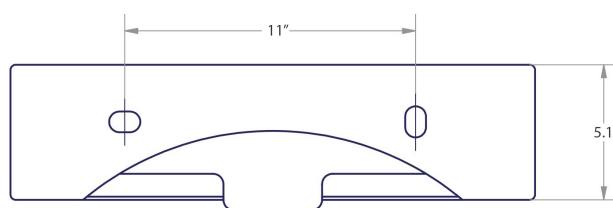

Dimensions Metric

1 inch = 2.54 cm

1 inch = 25.4 mm

WS[®]
BATH
COLLECTIONS

1051 Lea Drive - Collegeville, PA 19426
Tel. 215 513 9400 - Fax 610 831 0215

www.ws bathcollections.com - info@ws bathcollectins.com

Quarelo | 53709

Lavabo ceramica a muro o da appoggio con troppopieno (senza piletta).

Wall or top ceramic wash-hand with overflow (without waste water drain).

Collection
Quarelo

Model |
Quarelo 53709

Dimensions Metric
1 inch = 2.54 cm
1 inch = 25.4 mm

Wall-mount installation

Bolts

Vessel/ countertop installation

Silicone (*optional*)

Collection
Quarelo

Model |
Quarelo 53709

Dimensions Metric
1 inch = 2.54 cm
1 inch = 25.4 mm

WS[®]
BATH
COLLECTIONS