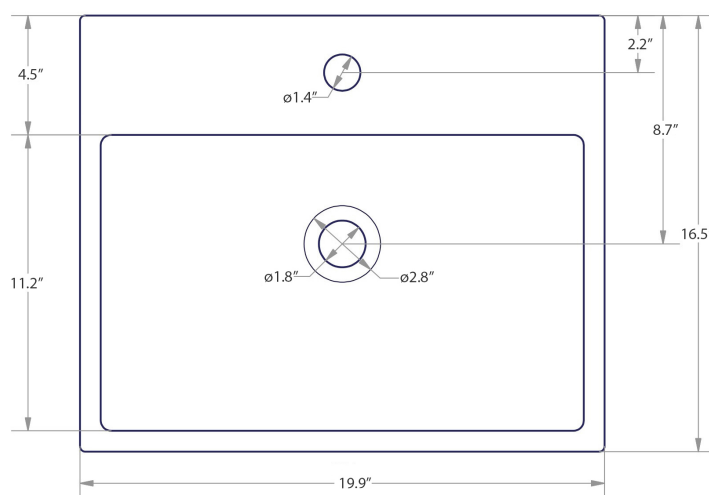

Features

- Ceramic
- With overflow
- Countertop or wall-mount installation

Quarelo 53709

SKU# | Option:

- Quarelo 53709.00 | No faucet hole
- Quarelo 53709.01 | One faucet hole

Collection
Quarelo

Model |
Quarelo 53709

Dimensions Metric

1 inch = 2.54 cm

1 inch = 25.4 mm

WS[®]
BATH
COLLECTIONS

1051 Lea Drive - Collegeville, PA 19426
Tel. 215 513 9400 - Fax 610 831 0215

www.ws bathcollections.com - info@ws bathcollectins.com

Quarelo | 53709

Lavabo ceramica a muro o da appoggio con troppopieno (senza piletta).

Wall or top ceramic wash-hand with overflow (without waste water drain).

Collection
Quarelo

Model |
Quarelo 53709

Dimensions Metric
1 inch = 2.54 cm
1 inch = 25.4 mm

Wall-mount installation

Bolts

Vessel/ countertop installation

Silicone (*optional*)

Collection
Quarelo

Model |
Quarelo 53709

Dimensions Metric
1 inch = 2.54 cm
1 inch = 25.4 mm

WS[®]
BATH
COLLECTIONS