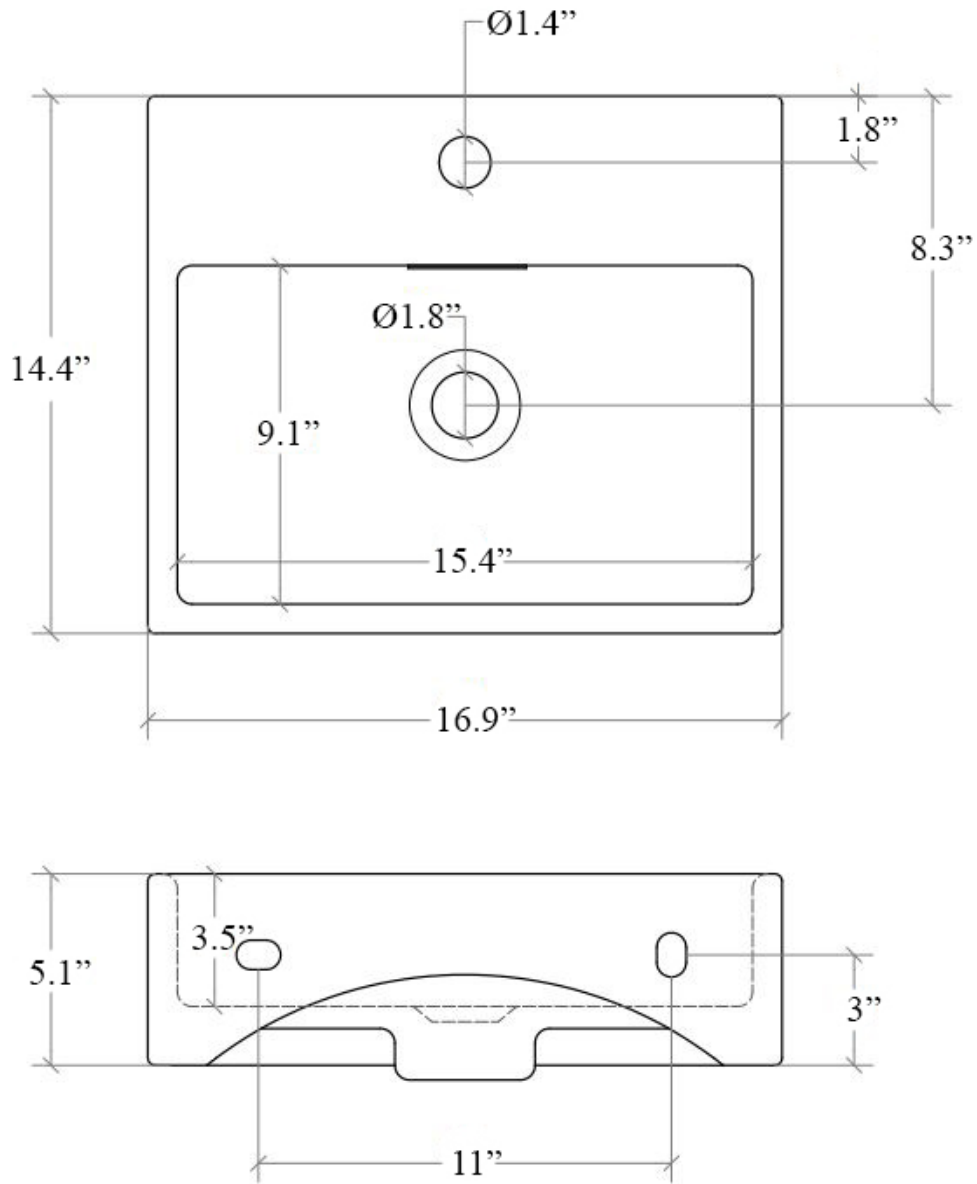

**Features**

- Ceramic
- With overflow
- Countertop or wall-mount installation

**Quarelo 53708**

**SKU# | Option:**

- Quarelo 53708.00 | No faucet hole
- Quarelo 53708.01 | One faucet hole

<p><b>Collection</b> Quarelo</p>	<p><b>Model</b>   Quarelo 53708</p>	<p>Dimensions Metric <i>1 inch = 2.54 cm</i> <i>1 inch = 25.4 mm</i></p>	 <p>1051 Lea Drive - Collegeville, PA 19426 Tel. 215 513 9400 - Fax 610 831 0215 <a href="http://www.ws bathcollections.com">www.ws bathcollections.com</a> - <a href="mailto:info@ws bathcollectins.com">info@ws bathcollectins.com</a></p>
--------------------------------------	---	--	---

Collection  
Quarelo

Model |  
S wctgrq"7592:

Dimensions Metric  
1 inch = 2.54 cm  
1 inch = 25.4 mm

**WS**<sup>®</sup>  
BATH  
COLLECTIONS

1051 Lea Drive - Collegeville, PA 19426  
Tel. 215 513 9400 - Fax 610 831 0215  
[www.ws bathcollections.com](http://www.ws bathcollections.com) - [info@ws bathcollections.com](mailto:info@ws bathcollections.com)

### Vessel/ countertop installation

Silicone (*optional*)

Collection  
Quarelo

Model |  
S wctgrq"7592:

Dimensions Metric  
*1 inch = 2.54 cm*  
*1 inch = 25.4 mm*

**WS**<sup>®</sup>  
BATH  
COLLECTIONS

1051 Lea Drive - Collegeville, PA 19426  
Tel. 215 513 9400 - Fax 610 831 0215  
[www.ws bathcollections.com](http://www.ws bathcollections.com) - [info@ws bathcollections.com](mailto:info@ws bathcollections.com)