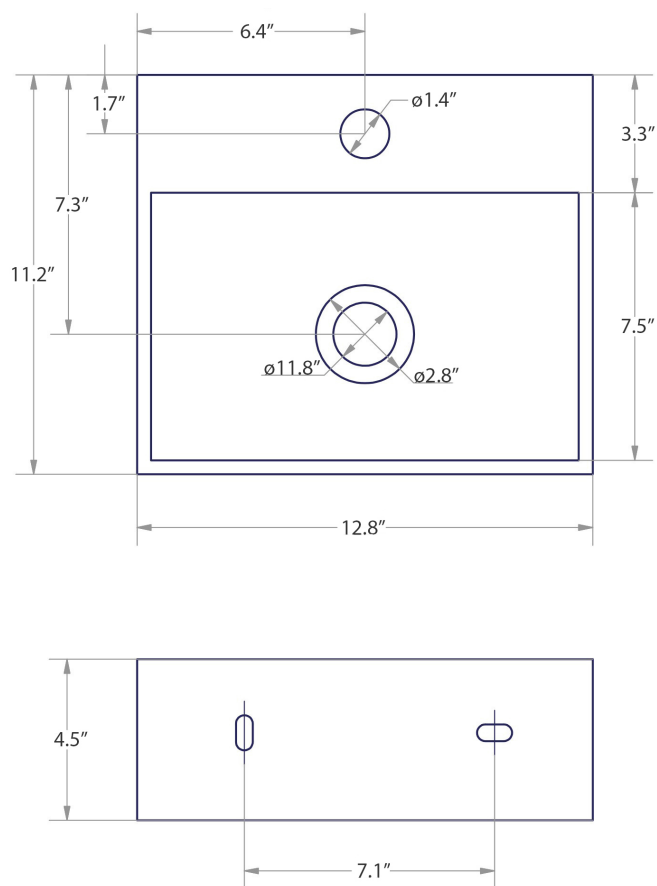

Dimensions Metric

1 inch = 2.54 cm

1 inch = 25.4 mm

WS[®]
BATH
COLLECTIONS

1051 Lea Drive - Collegeville, PA 19426
Tel. 215 513 9400 - Fax 610 831 0215

www.ws bathcollections.com - info@ws bathcollectins.com

Product Specs Sheets

Quarelo | 53706

Lavamani ceramica a muro con piletta scarico libero 53973.

Wall ceramic wash-hand with free waste water drain 53973.

Collection
Quarelo

Model |
S wctgrq75928

Dimensions Metric

1 inch = 2.54 cm
1 inch = 25.4 mm

WS[®]
BATH
COLLECTIONS

1051 Lea Drive - Collegeville, PA 19426
Tel. 215 513 9400 - Fax 610 831 0215
www.ws bathcollections.com - info@ws bathcollections.com

We recommend the following items that work with your sink.

Wall-mount installation

Vessel/ countertop installation

Bolts

Silicone *(optional)*

Collection
Quarelo

Model |
Quarelo 53706

Dimensions Metric
1 inch = 2.54 cm
1 inch = 25.4 mm

WS®
BATH
COLLECTIONS
1051 Lea Drive - Collegeville, PA 19426
Tel. 215 513 9400 - Fax 610 831 0215
www.ws bathcollections.com - info@ws bathcollections.com