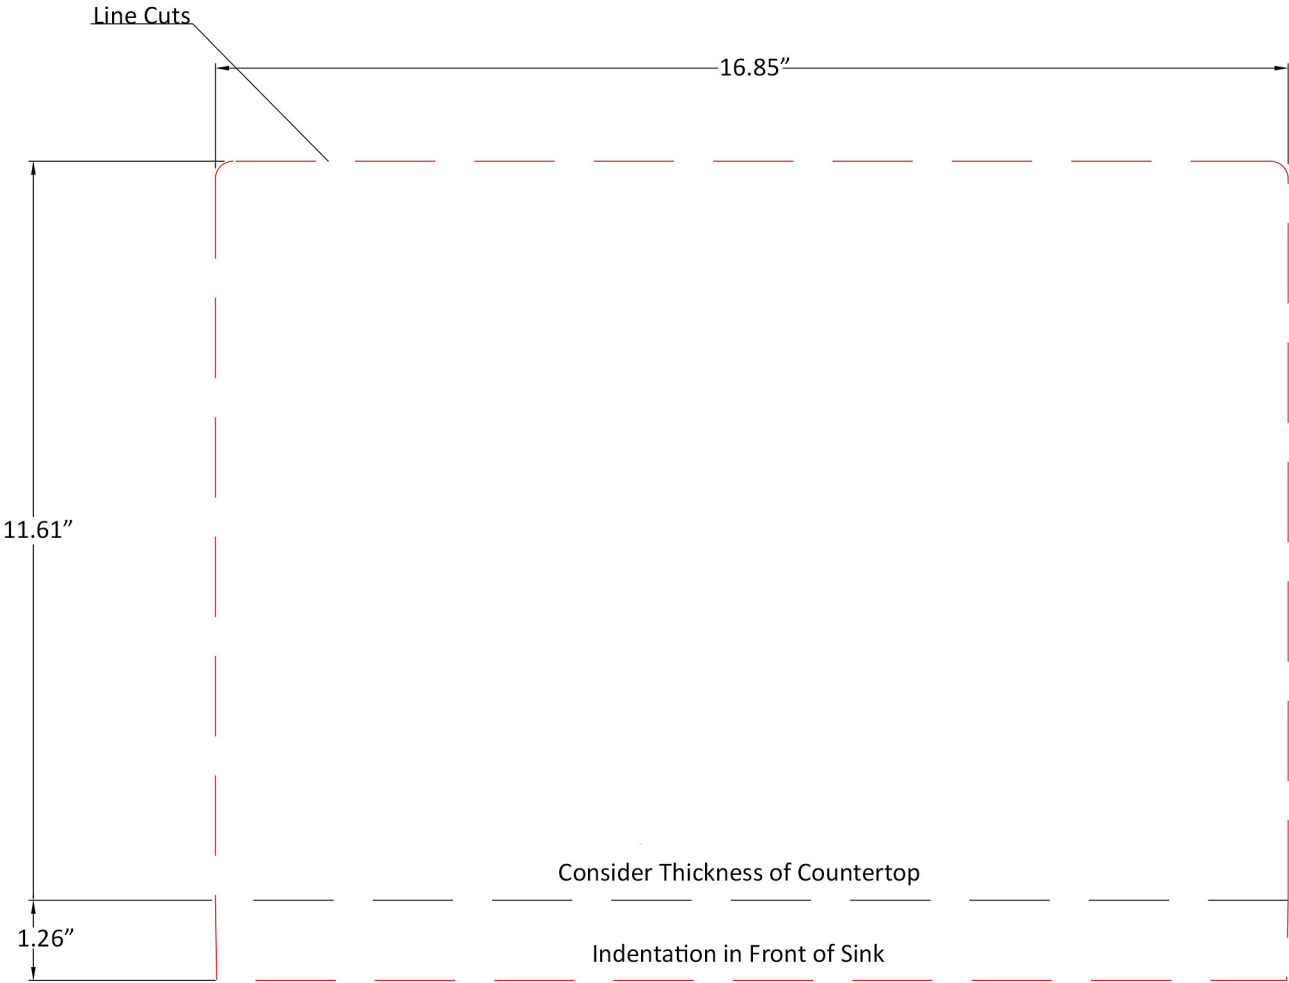

Product Specs Sheets

Cover Page

Plain 45S

Features

- Bathroom Sink
- Ceramic White
- Semi Recessed or Countertop (Vessel) Installation
- Available with One, Three, or No Faucet Holes
- Three Faucet Hole Option Available in 4" or 8" Spread
- Available with Soap Dispenser Hole Option to the Left or Right of Faucet Hole
- With Overflow
- Cut Out Dimensions: 16.85" L x 11.61" W

Codes & Standards:

- ADA Compliant

* WS Bath Collections reserves the right to revise dimensions or information on this sheet without notice

Collection |
Plain

Model |
Plain 45S

Dimensions Metric

1 inch = 2.54 cm

Dimensions Metric

1 inch = 2.54 cm
1 inch = 25.4 mm

WS[®]
BATH
COLLECTIONS

1051 Lea Drive - Collegeville, PA 19426
Tel. 215 513 9400 - Fax 610 831 0215
www.ws bathcollections.com - info@ws bathcollections.com

Plain 45S - 17.32" x 17.72" x 3.15" - Semi-Recessed

Collection
Plain

Model |
Plain 45S

Dimensions Metric
1 inch = 2.54 cm
1 inch = 25.4 mm

1051 Lea Drive - Collegeville, PA 19426
Tel. 215 513 9400 - Fax 610 831 0215
www.ws bathcollections.com - info@ws bathcollectins.com