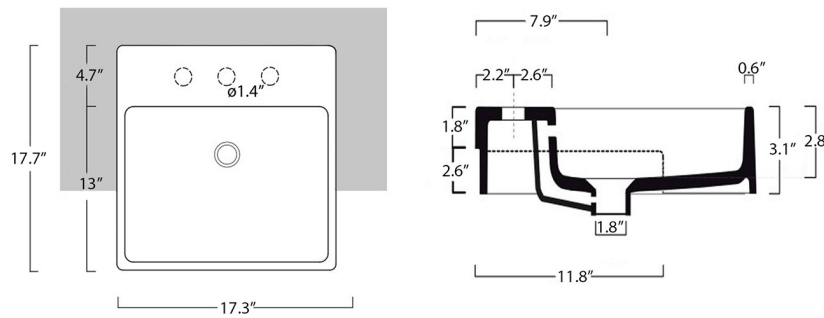

Collection
Plain

Model |
Plain 45S

Dimensions Metric

1 inch = 2.54 cm
1 inch = 25.4 mm

WS®
BATH
COLLECTIONS

1051 Lea Drive - Collegeville, PA 19426
Tel. 215 513 9400 - Fax 610 831 0215
www.ws bathcollections.com - info@ws bathcollections.com