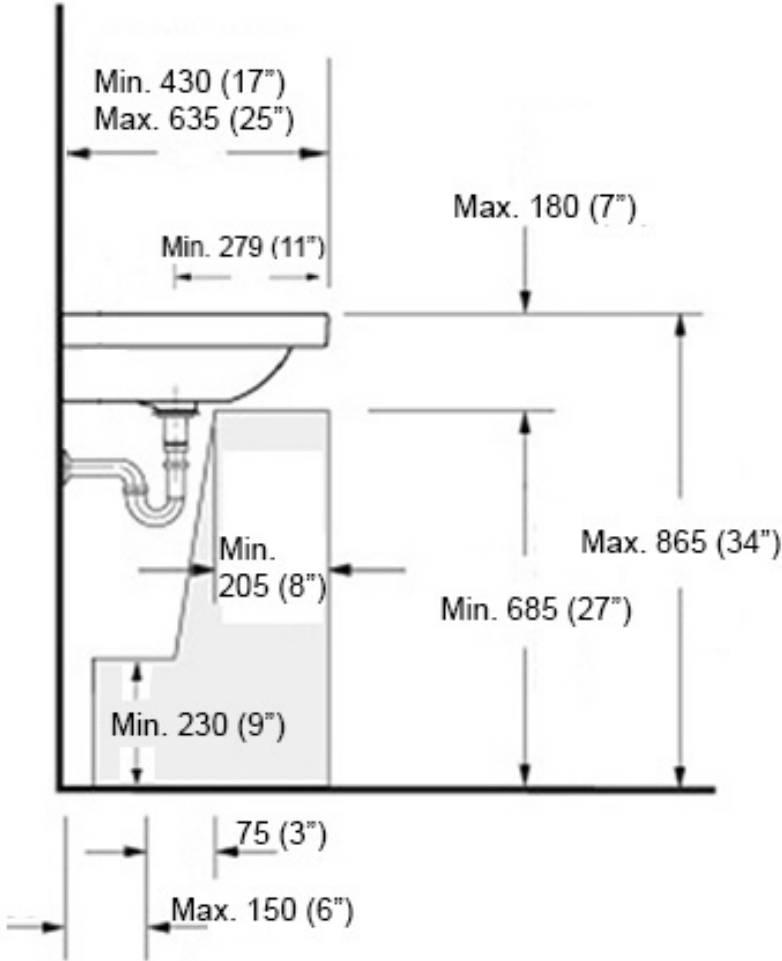

Product Specs Sheets

Cover Page

Plain 45S

Features

- Bathroom Sink
- Ceramic White
- Semi Recessed or Countertop (Vessel) Installation
- Available with One, Three, or No Faucet Holes
- Three Faucet Hole Option Available in 4" or 8" Spread
- Available with Soap Dispenser Hole Option to the Left or Right of Faucet Hole
- With Overflow
- Cut Out Dimensions: 16.85" L x 11.61" W

Codes & Standards:

- ADA Compliant

* WS Bath Collections reserves the right to revise dimensions or information on this sheet without notice

Collection |
Plain

Model |
Plain 45S

Dimensions Metric

1 inch = 2.54 cm

Dimensions Metric
1 inch = 2.54 cm
1 inch = 25.4 mm

WS[®]
BATH
COLLECTIONS

1051 Lea Drive - Collegeville, PA 19426
Tel. 215 513 9400 - Fax 610 831 0215
www.ws bathcollections.com - info@ws bathcollections.com

Recommended ADA Installation

Note: ADA Compliant when installed in accordance with ADA guidelines

<p>Collection Plain</p>	<p>Model Plain 45S</p>	<p>Dimensions Metric 1 inch = 2.54 cm 1 inch = 25.4 mm</p>	<p>WS[®] BATH COLLECTIONS 1051 Lea Drive - Collegeville, PA 19426 Tel. 215 513 9400 - Fax 610 831 0215 www.ws bathcollections.com - info@ws bathcollectins.com</p>
------------------------------------	-------------------------------------	--	--