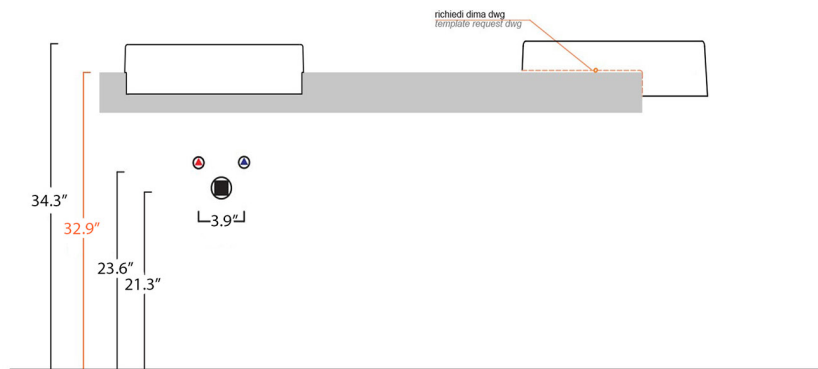

Collection
Plain

Model |
Plain 45S

Dimensions Metric

1 inch = 2.54 cm
1 inch = 25.4 mm

WS®
BATH
COLLECTIONS

1051 Lea Drive - Collegeville, PA 19426
Tel. 215 513 9400 - Fax 610 831 0215
www.ws bathcollections.com - info@ws bathcollections.com