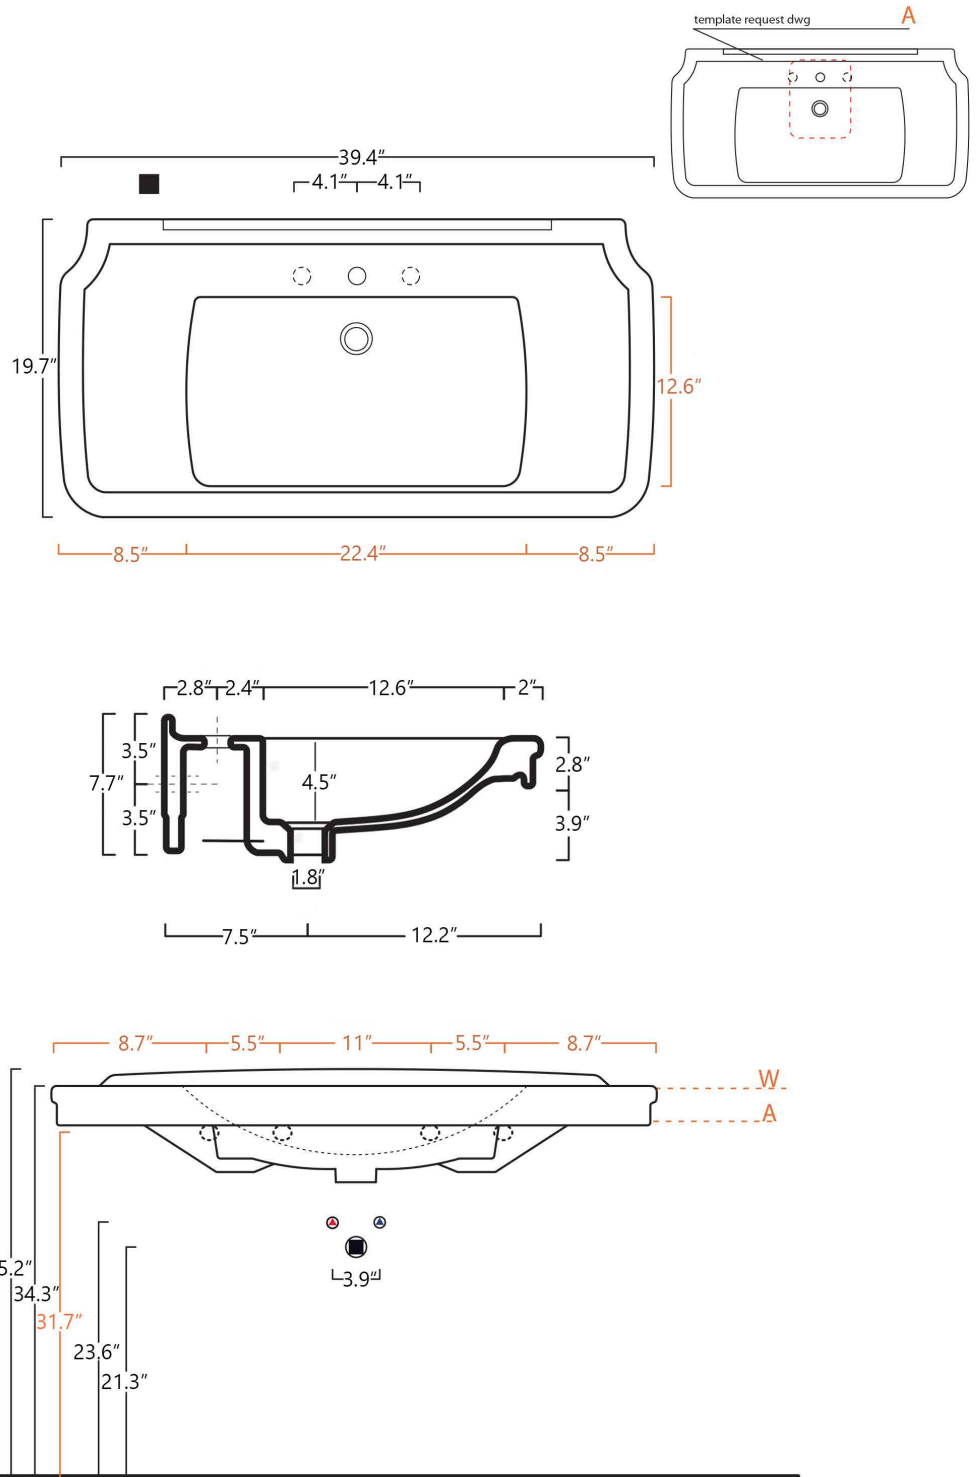

Features

- Ceramic
- With overflow

Nova 100C

SKU# | Option:

- Nova 100C.01 | One faucet hole
- Nova 100C.03 | Three faucet holes

<p><b>Collection</b> Nova</p>	<p><b>Model  </b> Nova 100C</p>	<p>Dimensions Metric <i>1 inch = 2.54 cm</i> <i>1 inch = 25.4 mm</i></p>	 <p>1051 Lea Drive - Collegeville, PA 19426 Tel. 215 513 9400 - Fax 610 831 0215 <a href="http://www.ws bathcollections.com">www.ws bathcollections.com</a> - <a href="mailto:info@ws bathcollectins.com">info@ws bathcollectins.com</a></p>
-----------------------------------	-------------------------------------	--	---

- = all glazed sides
- = unglazed behind

A = freestanding

W = wall hung

Collection  
Pqxc

Model |  
Pqxc"322E

Dimensions Metric  
1 inch = 2.54 cm  
1 inch = 25.4 mm

**WS**<sup>®</sup>  
BATH  
COLLECTIONS

1051 Lea Drive - Collegeville, PA 19426  
Tel. 215 513 9400 - Fax 610 831 0215  
[www.ws bathcollections.com](http://www.ws bathcollections.com) - [info@ws bathcollections.com](mailto:info@ws bathcollections.com)

Collection  
Nova

Model |  
Nova 100C

Dimensions Metric  
 1 inch = 2.54 cm  
 1 inch = 25.4 mm

**WS<sup>®</sup>**  
**BATH**  
**COLLECTIONS**

1051 Lea Drive - Collegeville, PA 19426  
 Tel. 215 513 9400 - Fax 610 831 0215  
[www.ws bathcollections.com](http://www.ws bathcollections.com) - [info@ws bathcollections.com](mailto:info@ws bathcollections.com)

### Vessel/ countertop installation

Silicone (*optional*)

Collection  
Nova

Model |  
Nova 100C

Dimensions Metric

*1 inch = 2.54 cm*  
*1 inch = 25.4 mm*

**WS**<sup>®</sup>  
**BATH**  
**COLLECTIONS**

1051 Lea Drive - Collegeville, PA 19426  
Tel. 215 513 9400 - Fax 610 831 0215