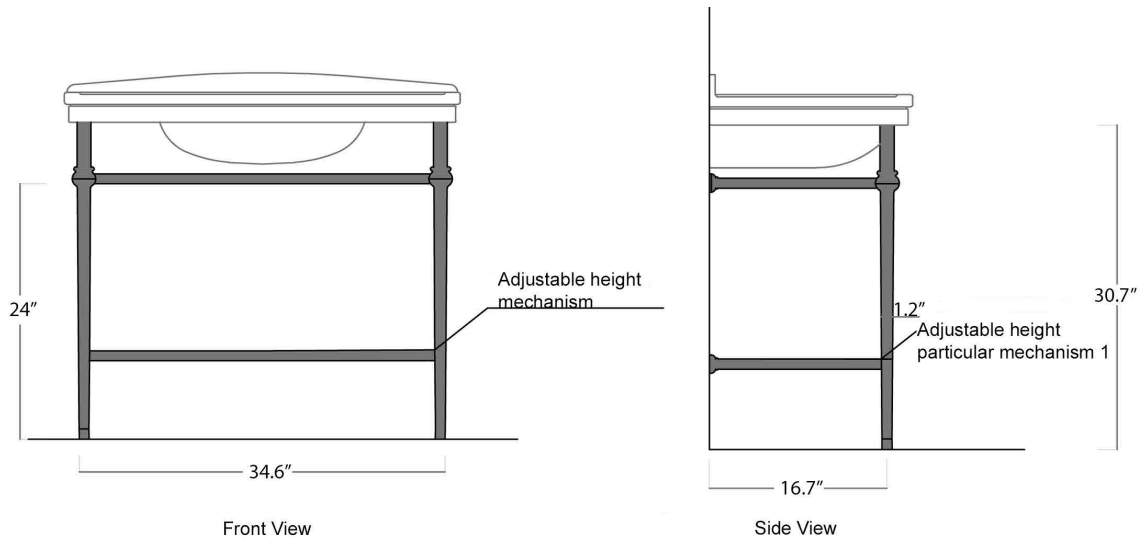

Features

- Ceramic
- With overflow

Nova 100C

SKU# | Option:

- Nova 100C.01 | One faucet hole
- Nova 100C.03 | Three faucet holes

<p><b>Collection</b> Nova</p>	<p><b>Model  </b> Nova 100C</p>	<p>Dimensions Metric <i>1 inch = 2.54 cm</i> <i>1 inch = 25.4 mm</i></p>	 <p>1051 Lea Drive - Collegeville, PA 19426 Tel. 215 513 9400 - Fax 610 831 0215 <a href="http://www.ws bathcollections.com">www.ws bathcollections.com</a> - <a href="mailto:info@ws bathcollectins.com">info@ws bathcollectins.com</a></p>
-----------------------------------	-------------------------------------	--	---

- = all glazed sides
- = unglazed behind

A = freestanding

W = wall hung

Collection  
Pqxc

Model |  
Pqxc"322E

Dimensions Metric  
1 inch = 2.54 cm  
1 inch = 25.4 mm

**WS**<sup>®</sup>  
BATH  
COLLECTIONS

1051 Lea Drive - Collegeville, PA 19426  
Tel. 215 513 9400 - Fax 610 831 0215  
[www.ws bathcollections.com](http://www.ws bathcollections.com) - [info@ws bathcollections.com](mailto:info@ws bathcollections.com)

Collection  
Nova

Model |  
Nova 100C

Dimensions Metric  
 1 inch = 2.54 cm  
 1 inch = 25.4 mm

**WS<sup>®</sup>**  
**BATH**  
**COLLECTIONS**

1051 Lea Drive - Collegeville, PA 19426  
 Tel. 215 513 9400 - Fax 610 831 0215  
[www.ws bathcollections.com](http://www.ws bathcollections.com) - [info@ws bathcollections.com](mailto:info@ws bathcollections.com)

### Vessel/ countertop installation

Silicone (*optional*)

Collection  
Nova

Model |  
Nova 100C

Dimensions Metric

*1 inch = 2.54 cm*  
*1 inch = 25.4 mm*

**WS**<sup>®</sup>  
**BATH**  
**COLLECTIONS**

1051 Lea Drive - Collegeville, PA 19426  
Tel. 215 513 9400 - Fax 610 831 0215