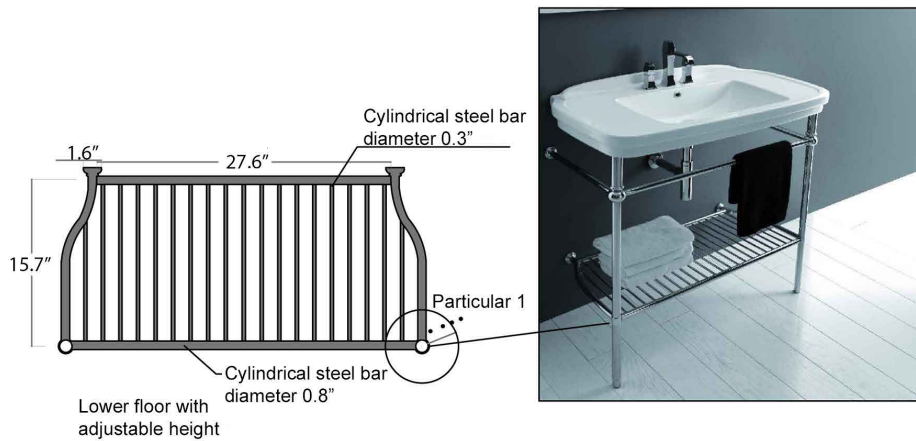

Features

- Ceramic
- With overflow

Nova 100C

SKU# | Option:

- Nova 100C.01 | One faucet hole
- Nova 100C.03 | Three faucet holes

<p><b>Collection</b> Nova</p>	<p><b>Model  </b> Nova 100C</p>	<p>Dimensions Metric <i>1 inch = 2.54 cm</i> <i>1 inch = 25.4 mm</i></p>	 <p>1051 Lea Drive - Collegeville, PA 19426 Tel. 215 513 9400 - Fax 610 831 0215 <a href="http://www.ws bathcollections.com">www.ws bathcollections.com</a> - <a href="mailto:info@ws bathcollectins.com">info@ws bathcollectins.com</a></p>
-----------------------------------	-------------------------------------	--	---

- = all glazed sides
- = unglazed behind

A = freestanding

W = wall hung

Collection  
Pqxc

Model |  
Pqxc"322E

Dimensions Metric  
1 inch = 2.54 cm  
1 inch = 25.4 mm

**WS**<sup>®</sup>  
BATH  
COLLECTIONS

1051 Lea Drive - Collegeville, PA 19426  
Tel. 215 513 9400 - Fax 610 831 0215  
[www.ws bathcollections.com](http://www.ws bathcollections.com) - [info@ws bathcollections.com](mailto:info@ws bathcollections.com)

Collection  
Nova

Model |  
Nova 100C

Dimensions Metric  
 1 inch = 2.54 cm  
 1 inch = 25.4 mm

**WS<sup>®</sup>**  
**BATH**  
**COLLECTIONS**

1051 Lea Drive - Collegeville, PA 19426  
 Tel. 215 513 9400 - Fax 610 831 0215  
[www.ws bathcollections.com](http://www.ws bathcollections.com) - [info@ws bathcollections.com](mailto:info@ws bathcollections.com)