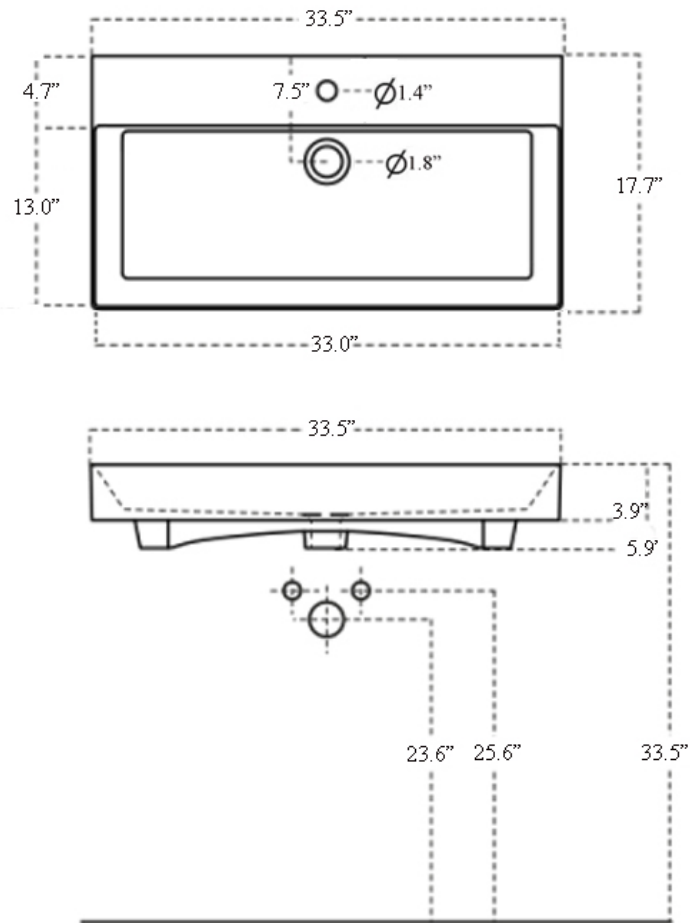

Energy 85

Features

- Bathroom Sink
- Made of Ceramic
- Available in 2 Finishes: Glossy White and Matte White
- With Overflow
- Wall Mount or Countertop (Vessel) Installation
- Available with One, Three (4" or 8" Spread), or No Faucet Hole
- Available with Soap Dispenser Hole Option to the Left or Right of Faucet Hole

Related Items:

- WSBC 53991 | Push Waste Drain
- WSBC 53922 | Decorative Trap

Finishes:

-  Glossy White
-  Matte White

SKU# | Options:

- Energy 85.00 WG | No Faucet Hole, Glossy White
- Energy 85.01 WG | One Faucet Hole, Glossy White
- Energy 85.03-4 WG | Three Faucet Holes 4" Spread, Glossy White
- Energy 85.03-8 WG | Three Faucet Holes 8" Spread, Glossy White
- Energy 85.00 WM | No Faucet Hole, Matte White
- Energy 85.01 WM | One Faucet Hole, Matte White
- Energy 85.03-4 WM | Three Faucet Holes 4" Spread, Matte White
- Energy 85.03-8 WM | Three Faucet Holes 8" Spread, Matte White
- Energy 85.02L | Left Soap Dispenser Hole (Specify Distance)
- Energy 85.02R | Right Soap Dispenser Hole (Specify Distance)

Codes & Standards:

- ADA Compliant

* WS Bath Collections reserves the right to revise dimensions or information on this sheet without notice

Collection Energy	Model Energy 85	Dimensions Metric <i>1 inch = 2.54 cm</i> <i>1 inch = 25.4 mm</i>	 1051 Lea Drive - Collegeville, PA 19426 Tel. 215 513 9400 - Fax 610 831 0215 www.ws bathcollections.com - info@ws bathcollectins.com
-------------------------------	-----------------------------	---	---

Collection
Energy

Model |
Energy 85

Dimensions Metric
1 inch = 2.54 cm
1 inch = 25.4 mm

WS[®]
BATH
COLLECTIONS

1051 Lea Drive - Collegeville, PA 19426
Tel. 215 513 9400 - Fax 610 831 0215
www.ws bathcollections.com - info@ws bathcollections.com