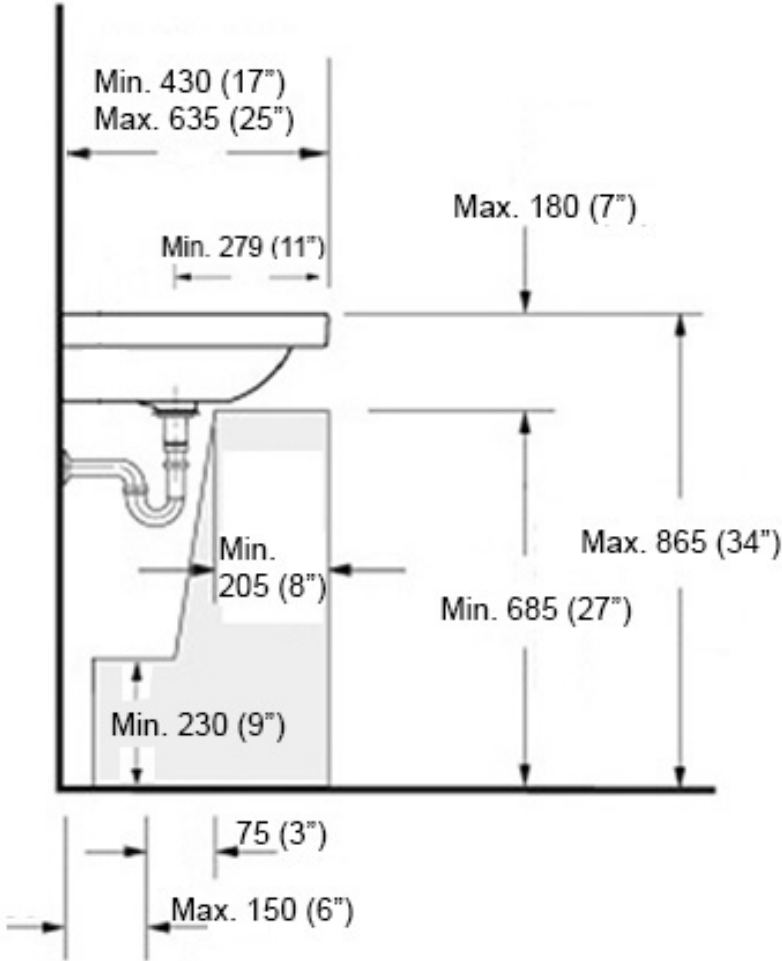

Codes & Standards:

- ADA Compliant

* WS Bath Collections reserves the right to revise dimensions or information on this sheet without notice

Collection Energy	Model Energy 85	Dimensions Metric <i>1 inch = 2.54 cm</i> <i>1 inch = 25.4 mm</i>	 1051 Lea Drive - Collegeville, PA 19426 Tel. 215 513 9400 - Fax 610 831 0215 www.ws bathcollections.com - info@ws bathcollectins.com
-------------------------------	-----------------------------	---	---

Collection
Energy

Model |
Energy 85

Dimensions Metric
1 inch = 2.54 cm
1 inch = 25.4 mm

WS[®]
BATH
COLLECTIONS

1051 Lea Drive - Collegeville, PA 19426
Tel. 215 513 9400 - Fax 610 831 0215
www.ws bathcollections.com - info@ws bathcollections.com

Silicone (optional)

Collection
Energy

Model |
Energy 85

Dimensions Metric
1 inch = 2.54 cm
1 inch = 25.4 mm

WS[®]
BATH
COLLECTIONS

1051 Lea Drive - Collegeville, PA 19426
Tel. 215 513 9400 - Fax 610 831 0215

www.ws bathcollections.com - info@ws bathcollections.com

Recommended ADA Installation

Note: ADA Compliant when installed in accordance with ADA guidelines

<p>Collection Energy</p>	<p>Model Energy 85</p>	<p>Dimensions Metric 1 inch = 2.54 cm 1 inch = 25.4 mm</p>	<p>WS[®] BATH COLLECTIONS 1051 Lea Drive - Collegeville, PA 19426 Tel. 215 513 9400 - Fax 610 831 0215 www.ws bathcollections.com - info@ws bathcollections.com</p>
-------------------------------------	-------------------------------------	--	--