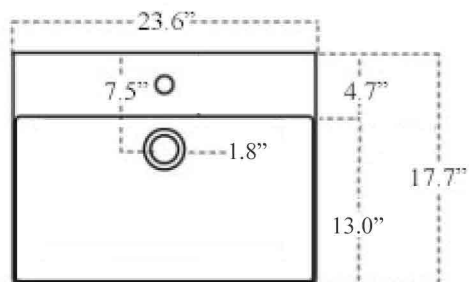

Related Items:

- WSBC 53991 | Push Waste Drain
- WSBC 53922 | Decorative Trap

Finishes:

-  Glossy White
-  Matte Black

SKU# | Options:

- Energy 60.00 | No Faucet Hole
- Energy 60.01 | Single Faucet Hole
- Energy 60.03-4 | Three Faucet Holes 4" Spread
- Energy 60.03-8 | Three Faucet Holes 8" Spread
- Energy 60.02L | Left Soap Dispenser Hole (Specify Distance)
- Energy 60.02R | Right Soap Dispenser Hole (Specify Distance)
- Energy 60.nn WG | Glossy White
- Energy 60.nn BM | Matte Black

“.nn” refers to the number of faucets holes

Codes & Standards:

- ADA Compliant

* WS Bath Collections reserves the right to revise dimensions or information on this sheet without notice

Collection Energy	Model Energy 60	Dimensions Metric <i>1 inch = 2.54 cm</i> <i>1 inch = 25.4 mm</i>	 1051 Lea Drive - Collegeville, PA 19426 Tel. 215 513 9400 - Fax 610 831 0215 www.ws bathcollections.com - info@ws bathcollectins.com
-----------------------------	-----------------------------	--	---

Collection
Energy

Model |
Energy 60

Dimensions Metric
1 inch = 2.54 cm
1 inch = 25.4 mm

WS[®]
BATH
COLLECTIONS

1051 Lea Drive - Collegeville, PA 19426
Tel. 215 513 9400 - Fax 610 831 0215
www.ws bathcollections.com - info@ws bathcollections.com

1 inch = 2.54 cm
1 inch = 25.4 mm

WS®
BATH
COLLECTIONS

1051 Lea Drive - Collegeville, PA 19426
Tel. 215 513 9400 - Fax 610 831 0215

www.ws bathcollections.com - info@ws bathcollections.com