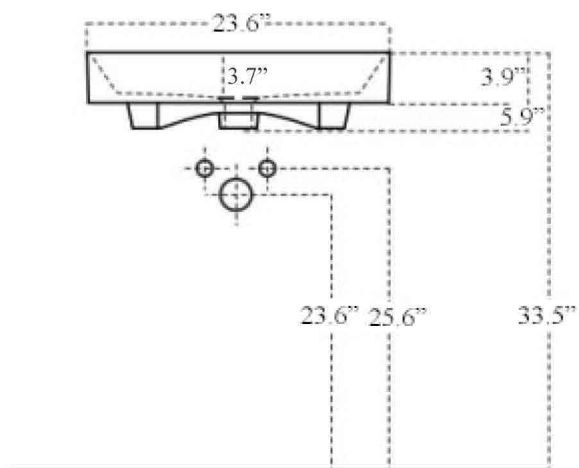

Energy 60

Features

- Bathroom Sink
- Available in 2 Finishes: Glossy White and Matte Black
- Wall Mount or Countertop (Vessel) Installation
- Available with One, Three, or No Faucet Hole
- Three Faucet Hole Option is Available in 4" or 8" Spread
- Available with Soap Dispenser Hole Option to the Left or Right of Faucet Hole
- With Overflow

Related Items:

- WSBC 53991 | Push Waste Drain
- WSBC 53922 | Decorative Trap

Finishes:

-  Glossy White
-  Matte Black

SKU# | Options:

- Energy 60.00 | No Faucet Hole
- Energy 60.01 | Single Faucet Hole
- Energy 60.03-4 | Three Faucet Holes 4" Spread
- Energy 60.03-8 | Three Faucet Holes 8" Spread
- Energy 60.02L | Left Soap Dispenser Hole (Specify Distance)
- Energy 60.02R | Right Soap Dispenser Hole (Specify Distance)
- Energy 60.nn WG | Glossy White
- Energy 60.nn BM | Matte Black

“.nn” refers to the number of faucets holes

Codes & Standards:

- ADA Compliant

* WS Bath Collections reserves the right to revise dimensions or information on this sheet without notice

Collection Energy	Model Energy 60	Dimensions Metric <i>1 inch = 2.54 cm</i> <i>1 inch = 25.4 mm</i>	 1051 Lea Drive - Collegeville, PA 19426 Tel. 215 513 9400 - Fax 610 831 0215 www.ws bathcollections.com - info@ws bathcollectins.com
-----------------------------	-----------------------------	--	---

Collection
Energy

Model |
Energy 60

Dimensions Metric
1 inch = 2.54 cm
1 inch = 25.4 mm

WS[®]
BATH
COLLECTIONS

1051 Lea Drive - Collegeville, PA 19426
Tel. 215 513 9400 - Fax 610 831 0215
www.ws bathcollections.com - info@ws bathcollections.com