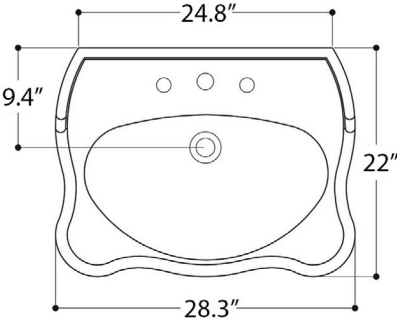

Collection | Contea	Model | Contea 72P	Dimensions Metric <i>1 inch = 2.54 cm</i> <i>1 inch = 25.4 mm</i>	1051 Lea Drive - Collegeville, PA 19426 Tel. 215 513 9400 - Fax 610 831 0215 www.ws bathcollections.com - info@ws bathcollectins.com