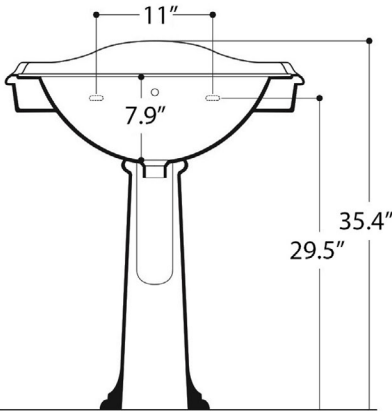

Collection | Contea	Model | Contea 72P	Dimensions Metric <i>1 inch = 2.54 cm</i> <i>1 inch = 25.4 mm</i>	1051 Lea Drive - Collegeville, PA 19426 Tel. 215 513 9400 - Fax 610 831 0215 www.ws bathcollections.com - info@ws bathcollectins.com