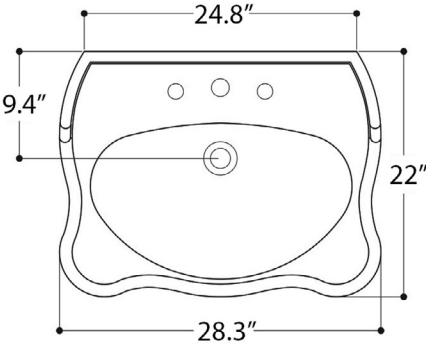

Collection | Contea	Model | Contea 72 - 0603001	Dimensions Metric <i>1 inch = 2.54 cm</i> <i>1 inch = 25.4 mm</i>	 1051 Lea Drive - Collegeville, PA 19426 Tel. 215 513 9400 - Fax 610 831 0215 www.wsbathcollections.com - info@wsbathcollectins.com