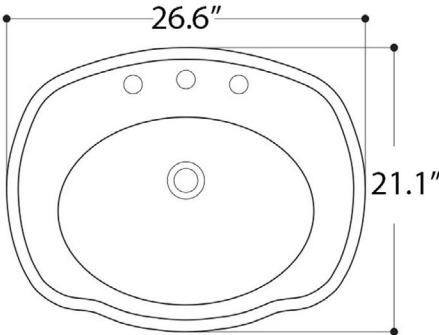

Collection | Contea	Model | Contea 67 - 0603901	Dimensions Metric <i>1 inch = 2.54 cm</i> <i>1 inch = 25.4 mm</i>	 1051 Lea Drive - Collegeville, PA 19426 Tel. 215 513 9400 - Fax 610 831 0215 www.ws bathcollections.com - info@ws bathcollectins.com