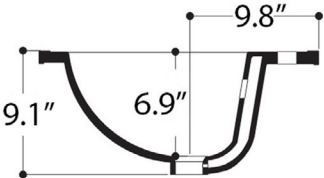

Collection | Contea	Model | Contea 67 - 0603901	Dimensions Metric <i>1 inch = 2.54 cm</i> <i>1 inch = 25.4 mm</i>	 1051 Lea Drive - Collegeville, PA 19426 Tel. 215 513 9400 - Fax 610 831 0215 www.ws bathcollections.com - info@ws bathcollectins.com