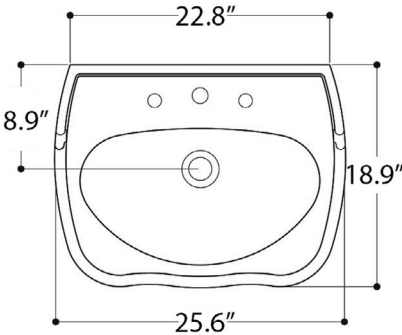

### SKU# | Options:

- Contea 64P.01 | Single Faucet Hole
- Contea 64P.03 | Three Faucet Holes

\* WS Bath Collections reserves the right to revise dimensions or information on this sheet without notice

<b>Collection  </b> Contea	<b>Model  </b> Contea 64P	Dimensions Metric <i>1 inch = 2.54 cm</i> <i>1 inch = 25.4 mm</i>	 1051 Lea Drive - Collegeville, PA 19426 Tel. 215 513 9400 - Fax 610 831 0215 <a href="http://www.ws bathcollections.com">www.ws bathcollections.com</a> - <a href="mailto:info@ws bathcollectins.com">info@ws bathcollectins.com</a>
-------------------------------	------------------------------	---	---

N.B.: Indicated size could have a variation of about 0,8 % due to the use of the moulds or the small variations of the raw materials' technical characteristics used in the mixture.

<p><b>Collection  </b> Contea</p>	<p><b>Model  </b> Contea 64P</p>	<p>Dimensions Metric 1 inch = 2.54 cm 1 inch = 25.4 mm</p>	 <p>1051 Lea Drive - Collegeville, PA 19426 Tel. 215 513 9400 - Fax 610 831 0215 <a href="http://www.ws bathcollections.com">www.ws bathcollections.com</a> - <a href="mailto:info@ws bathcollectins.com">info@ws bathcollectins.com</a></p>
---------------------------------------	--------------------------------------	--	---

### Vessel/ countertop installation

Bolts

Silicone (*optional*)

Collection  
Contea

Model |  
Contea 64P

Dimensions Metric  
*1 inch = 2.54 cm*  
*1 inch = 25.4 mm*

WS<sup>®</sup>

BATH  
COLLECTIONS