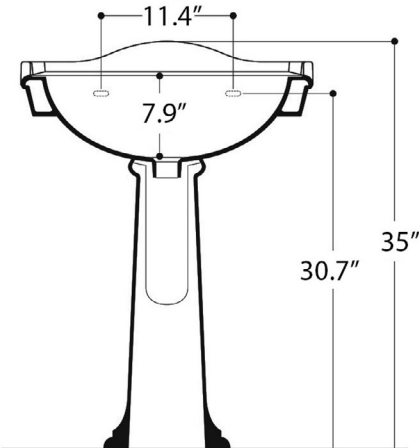

### SKU# | Options:

- Contea 64P.01 | Single Faucet Hole
- Contea 64P.03 | Three Faucet Holes

\* WS Bath Collections reserves the right to revise dimensions or information on this sheet without notice

<b>Collection  </b> Contea	<b>Model  </b> Contea 64P	Dimensions Metric <i>1 inch = 2.54 cm</i> <i>1 inch = 25.4 mm</i>	 1051 Lea Drive - Collegeville, PA 19426 Tel. 215 513 9400 - Fax 610 831 0215 <a href="http://www.ws bathcollections.com">www.ws bathcollections.com</a> - <a href="mailto:info@ws bathcollectins.com">info@ws bathcollectins.com</a>
-------------------------------	------------------------------	---	---

N.B.: Indicated size could have a variation of about 0,8 % due to the use of the moulds or the small variations of the raw materials' technical characteristics used in the mixture.

<p><b>Collection  </b> Contea</p>	<p><b>Model  </b> Contea 64P</p>	<p>Dimensions Metric 1 inch = 2.54 cm 1 inch = 25.4 mm</p>	 <p>1051 Lea Drive - Collegeville, PA 19426 Tel. 215 513 9400 - Fax 610 831 0215 <a href="http://www.ws bathcollections.com">www.ws bathcollections.com</a> - <a href="mailto:info@ws bathcollectins.com">info@ws bathcollectins.com</a></p>
---------------------------------------	--------------------------------------	--	---

### Vessel/ countertop installation

Bolts

Silicone (*optional*)

Collection  
Contea

Model |  
Contea 64P

Dimensions Metric  
*1 inch = 2.54 cm*  
*1 inch = 25.4 mm*

WS<sup>®</sup>

BATH  
COLLECTIONS