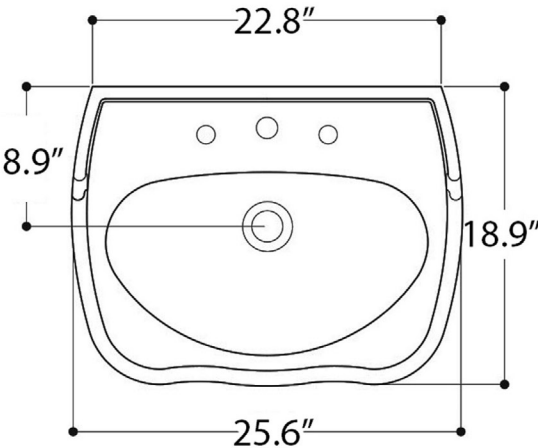

Contea 64 - 0603101

Features

- Bathroom Sink
- Ceramic White
- Wall Mount Installation
- Mounting Hardware Included
- Available with One or Three Faucet Holes
- With Overflow
- Made in Italy

Related Items:

- WSBC 53991 | Push Waste Drain
- WSBC 53922 | Decorative Trap

Finishes:

 Ceramic White

SKU# | Options:

- Contea 64.01 | Single Faucet Hole
- Contea 64.03 | Three Faucet Holes

* WS Bath Collections reserves the right to revise dimensions or information on this sheet without notice

Collection Contea	Model Contea 64 - 0603101	Dimensions Metric <i>1 inch = 2.54 cm</i> <i>1 inch = 25.4 mm</i>	 1051 Lea Drive - Collegeville, PA 19426 Tel. 215 513 9400 - Fax 610 831 0215 www.ws bathcollections.com - info@ws bathcollectins.com
-------------------------------	---------------------------------------	--	---

Collection |
Contea

Model |
Contea 64 - 0603101

Dimensions Metric
1 inch = 2.54 cm
1 inch = 25.4 mm

WS[®] BATH COLLECTIONS
1051 Lea Drive - Collegeville, PA 19426
Tel. 215 513 9400 - Fax 610 831 0215
www.ws bathcollections.com - info@ws bathcollectins.com