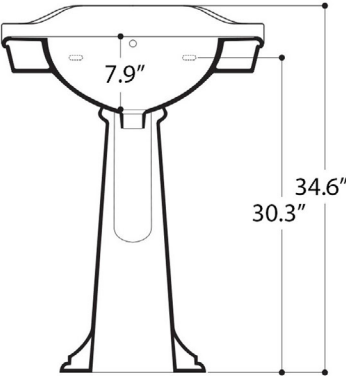

Collection | Contea	Model | Contea 60 - 0603501	Dimensions Metric 1 inch = 2.54 cm 1 inch = 25.4 mm	1051 Lea Drive - Collegeville, PA 19426 Tel. 215 513 9400 - Fax 610 831 0215 www.ws bathcollections.com - info@ws bathcollectins.com