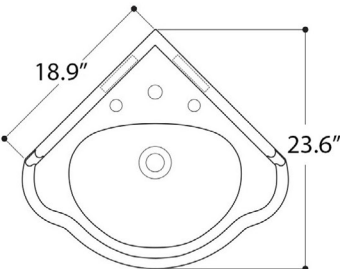

Collection | Contea	Model | Contea 60 - 0603501	Dimensions Metric 1 inch = 2.54 cm 1 inch = 25.4 mm	1051 Lea Drive - Collegeville, PA 19426 Tel. 215 513 9400 - Fax 610 831 0215 www.ws bathcollections.com - info@ws bathcollectins.com