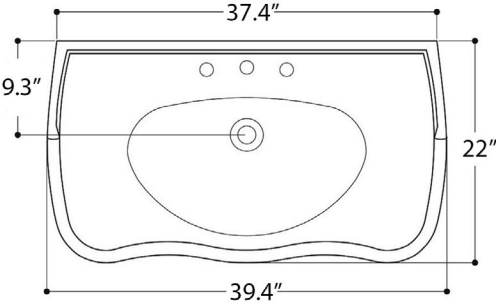

Collection | Contea	Model | Contea 100P	Dimensions Metric <i>1 inch = 2.54 cm</i> <i>1 inch = 25.4 mm</i>	1051 Lea Drive - Collegeville, PA 19426 Tel. 215 513 9400 - Fax 610 831 0215 www.ws bathcollections.com - info@ws bathcollections.com