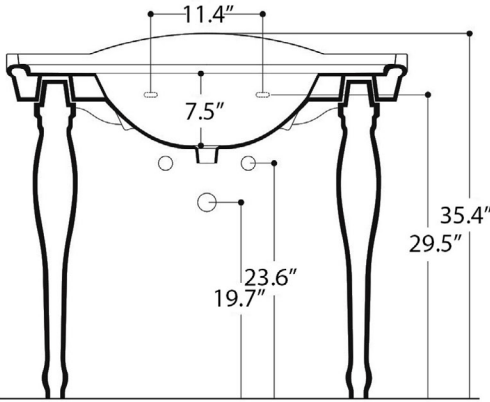

Collection | Contea	Model | Contea 100P	Dimensions Metric <i>1 inch = 2.54 cm</i> <i>1 inch = 25.4 mm</i>	1051 Lea Drive - Collegeville, PA 19426 Tel. 215 513 9400 - Fax 610 831 0215 www.ws bathcollections.com - info@ws bathcollections.com