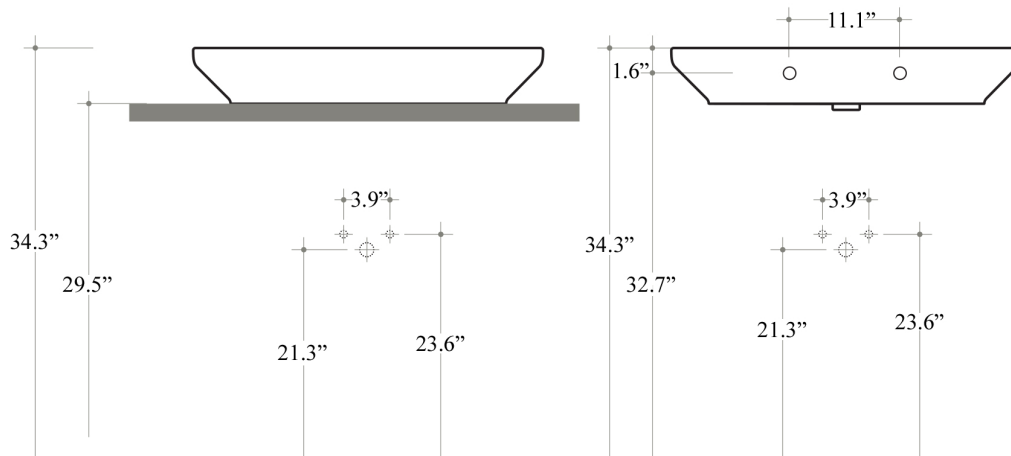

Features

- Ceramic
- With overflow
- Countertop or wall-mount installation
- Available with one, three, or no faucet hole
- ADA Compliant

Start 72W

SKU# | Option:

- Start 72W.00 | No faucet hole
- Start 72W.01 | One faucet hole
- Start 72W.03 | Three faucet holes

<p>Collection Start</p>	<p>Model Start 72W</p>	<p>Dimensions Metric <i>1 inch = 2.54 cm</i> <i>1 inch = 25.4 mm</i></p>	 <p>1051 Lea Drive - Collegeville, PA 19426 Tel. 215 513 9400 - Fax 610 831 0215 www.ws bathcollections.com - info@ws bathcollectins.com</p>
------------------------------------	-------------------------------------	--	---

Bathroom Sink
 28.3" L x 19.7" W x 4.7" H
 With Overflow
 40 LBS
 Capacity Tank: 8 Lt.
 Vessel / Wall Mount Installation

Vessel

Wall Mount

Collection
 Ceramica
 Start

Model |
 Start 72W

Dimensions Metric
 1 inch = 2.54 cm
 1 inch = 25.4 mm

Wall-mount installation

Bolts

Vessel/ countertop installation

Silicone (*optional*)

Collection
Ceramica
Start

Model |
Start 72W

Dimensions Metric
1 inch = 2.54 cm
1 inch = 25.4 mm

WS[®]
BATH
COLLECTIONS