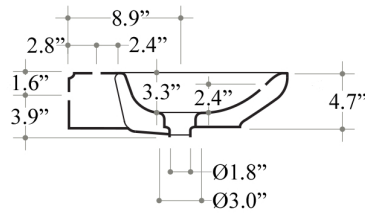

<p>Collection Start</p>	<p>Model Start 72W</p>	<p>Dimensions Metric <i>1 inch = 2.54 cm</i> <i>1 inch = 25.4 mm</i></p>	 <p>1051 Lea Drive - Collegeville, PA 19426 Tel. 215 513 9400 - Fax 610 831 0215 www.ws bathcollections.com - info@ws bathcollectins.com</p>
------------------------------------	-------------------------------------	--	---

Bathroom Sink
 28.3" L x 19.7" W x 4.7" H
 With Overflow
 40 LBS
 Capacity Tank: 8 Lt.
 Vessel / Wall Mount Installation

Vessel

Wall Mount

Collection
 Ceramica
 Start

Model |
 Start 72W

Dimensions Metric
 1 inch = 2.54 cm
 1 inch = 25.4 mm

Wall-mount installation

Bolts

Vessel/ countertop installation

Silicone (*optional*)

Collection
Ceramica
Start

Model |
Start 72W

Dimensions Metric
1 inch = 2.54 cm
1 inch = 25.4 mm

WS[®]
BATH
COLLECTIONS

<p>Collection Start</p>	<p>Model Start 72W</p>	<p>Dimensions Metric 1 inch = 2.54 cm 1 inch = 25.4 mm</p>	<p>WS[®] BATH COLLECTIONS 1051 Lea Drive - Collegeville, PA 19426 Tel. 215 513 9400 - Fax 610 831 0215 www.ws bathcollections.com - info@ws bathcollectins.com</p>
------------------------------------	-------------------------------------	--	--