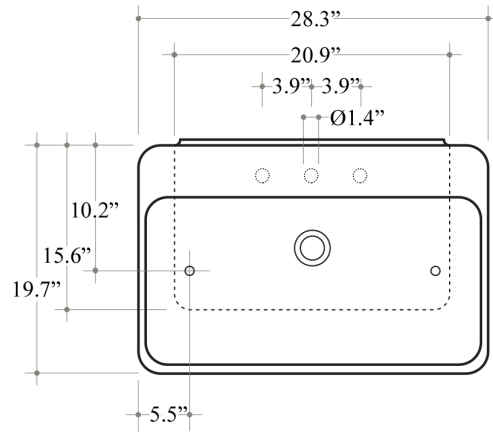

Features

- Ceramic
- With overflow
- Countertop or wall-mount installation
- Available with one, three, or no faucet hole
- ADA Compliant

Start 72W

SKU# | Option:

- Start 72W.00 | No faucet hole
- Start 72W.01 | One faucet hole
- Start 72W.03 | Three faucet holes

<p>Collection Start</p>	<p>Model Start 72W</p>	<p>Dimensions Metric <i>1 inch = 2.54 cm</i> <i>1 inch = 25.4 mm</i></p>	 <p>1051 Lea Drive - Collegeville, PA 19426 Tel. 215 513 9400 - Fax 610 831 0215 www.ws bathcollections.com - info@ws bathcollectins.com</p>
------------------------------------	-------------------------------------	--	---

Bathroom Sink
 28.3" L x 19.7" W x 4.7" H
 With Overflow
 40 LBS
 Capacity Tank: 8 Lt.
 Vessel / Wall Mount Installation

Vessel

Wall Mount

Collection
 Ceramica
 Start

Model |
 Start 72W

Dimensions Metric
 1 inch = 2.54 cm
 1 inch = 25.4 mm

Wall-mount installation

Bolts

Vessel/ countertop installation

Silicone (*optional*)

Collection
Ceramica
Start

Model |
Start 72W

Dimensions Metric
1 inch = 2.54 cm
1 inch = 25.4 mm

WS[®]
BATH
COLLECTIONS