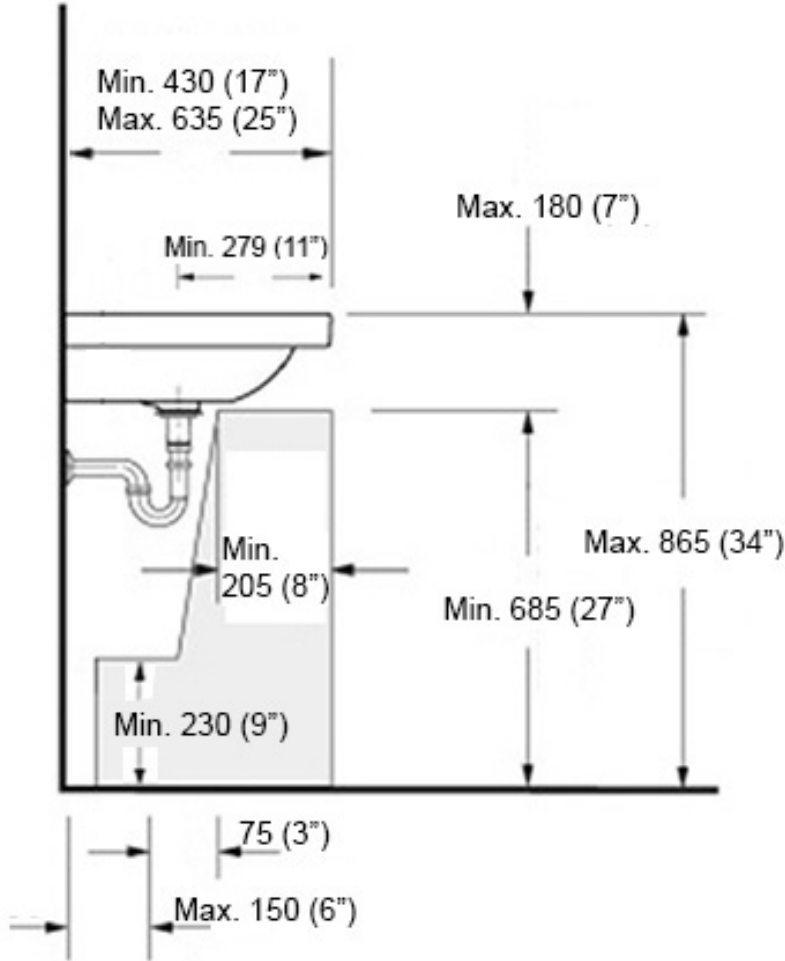

Recommended ADA Installation

Note: ADA Compliant when installed in accordance with ADA guidelines

Collection Start	Model | Start 72W	Dimensions Metric 1 inch = 2.54 cm 1 inch = 25.4 mm	WS® BATH COLLECTIONS 1051 Lea Drive - Collegeville, PA 19426 Tel. 215 513 9400 - Fax 610 831 0215 www.ws bathcollections.com - info@ws bathcollectins.com