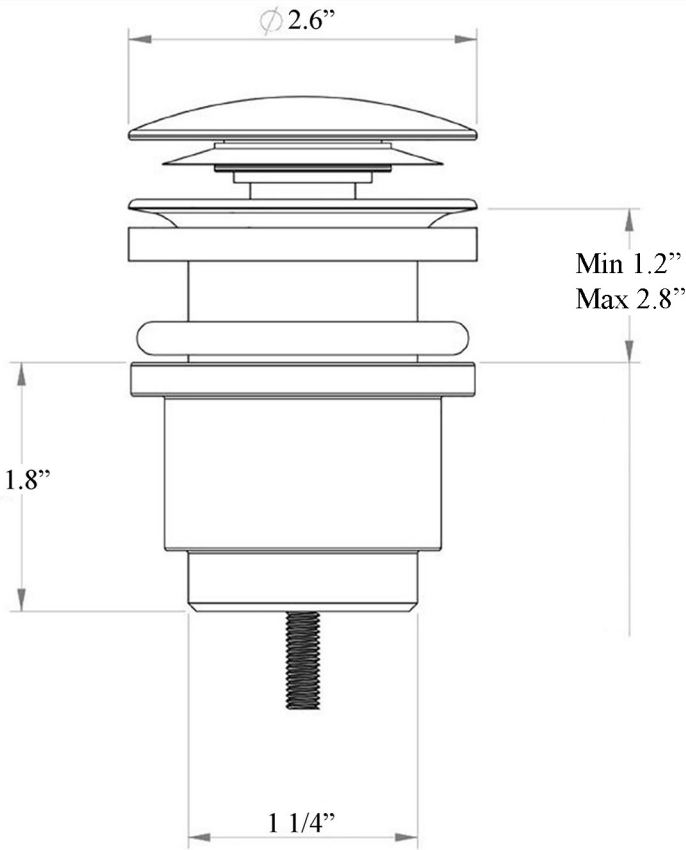

WSBC 00076

Features

- Push Waste Drain (Click Clack)
- Click Clack: It Opens And Closes With The Click Of A Finger
- Universal: Works for Sinks With or Without Overflow
- Adaptable Height: 1.2" Min - 2.8" Max H
- Available in 5 Finishes
- Solid Brass Base
- Made in Italy

Related Items:

- WSBC 53922 | Decorative Trap

Notes:

- * Drains with overflow work with sinks with overflow; drains without overflow work with sinks without overflow
- * WS Bath Collections reserves the right to revise dimensions or information on this sheet without notice

Collection
WSBC Fittings

Model |
WSBC 00076

Dimensions Metric

1 inch = 2.54 cm
1 inch = 25.4 mm

**WS**[®]
BATH
COLLECTIONS

1051 Lea Drive - Collegeville, PA 19426
Tel. 215 513 9400 - Fax 610 831 0215

www.ws bathcollections.com - info@ws bathcollections.com

Universal Push Waste Drain (Click Clack)

WSBC 00076

Collection |
WSBC Fittings

Model |
WSBC 00076

Dimensions Metric
1 inch = 2.54 cm
1 inch = 25.4 mm

1051 Lea Drive - Collegeville, PA 19426
Tel. 215 513 9400 - Fax 610 831 0215
www.ws bathcollections.com - info@ws bathcollections.com