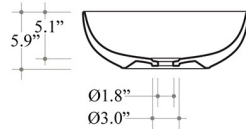

### Finishes:

-  Glossy White
-  Matte White
-  Glossy Black
-  Matte Black

\* WS Bath Collections reserves the right to revise dimensions or information on this sheet without notice

<b>Collection  </b> Pod	<b>Model  </b> Pod 45R - POL02	Dimensions Metric <i>1 inch = 2.54 cm</i> <i>1 inch = 25.4 mm</i>	 1051 Lea Drive - Collegeville, PA 19426 Tel. 215 513 9400 - Fax 610 831 0215 <a href="http://www.ws bathcollections.com">www.ws bathcollections.com</a> - <a href="mailto:info@ws bathcollections.com">info@ws bathcollections.com</a>
----------------------------	-----------------------------------	---	---

Collection  
Pod

Model |  
Pod 45R - POL02

Dimensions Metric

1 inch = 2.54 cm  
1 inch = 25.4 mm

**WS**<sup>®</sup>  
**BATH**  
**COLLECTIONS**

1051 Lea Drive - Collegeville, PA 19426  
Tel. 215 513 9400 - Fax 610 831 0215  
[www.ws bathcollections.com](http://www.ws bathcollections.com) - [info@ws bathcollections.com](mailto:info@ws bathcollections.com)