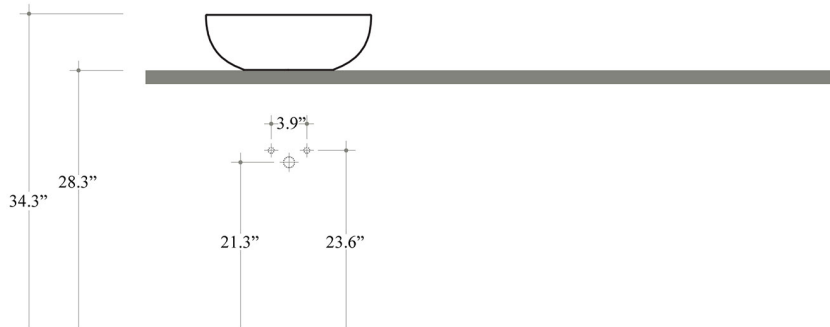

### Finishes:

-  Glossy White
-  Matte White
-  Glossy Black
-  Matte Black

\* WS Bath Collections reserves the right to revise dimensions or information on this sheet without notice

<b>Collection  </b> Pod	<b>Model  </b> Pod 45R - POL02	Dimensions Metric <i>1 inch = 2.54 cm</i> <i>1 inch = 25.4 mm</i>	 1051 Lea Drive - Collegeville, PA 19426 Tel. 215 513 9400 - Fax 610 831 0215 <a href="http://www.ws bathcollections.com">www.ws bathcollections.com</a> - <a href="mailto:info@ws bathcollections.com">info@ws bathcollections.com</a>
----------------------------	-----------------------------------	---	---

Collection  
Pod

Model |  
Pod 45R - POL02

Dimensions Metric

1 inch = 2.54 cm  
1 inch = 25.4 mm

**WS**<sup>®</sup>  
**BATH**  
**COLLECTIONS**

1051 Lea Drive - Collegeville, PA 19426  
Tel. 215 513 9400 - Fax 610 831 0215  
[www.ws bathcollections.com](http://www.ws bathcollections.com) - [info@ws bathcollections.com](mailto:info@ws bathcollections.com)