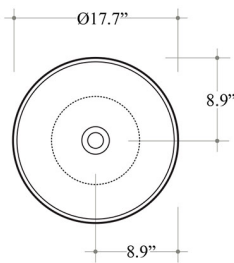

### Finishes:

-  Glossy White
-  Matte White
-  Glossy Black
-  Matte Black

\* WS Bath Collections reserves the right to revise dimensions or information on this sheet without notice

<b>Collection  </b> Pod	<b>Model  </b> Pod 45R - POL02	Dimensions Metric <i>1 inch = 2.54 cm</i> <i>1 inch = 25.4 mm</i>	 1051 Lea Drive - Collegeville, PA 19426 Tel. 215 513 9400 - Fax 610 831 0215 <a href="http://www.ws bathcollections.com">www.ws bathcollections.com</a> - <a href="mailto:info@ws bathcollections.com">info@ws bathcollections.com</a>
----------------------------	-----------------------------------	---	---

Collection  
Pod

Model |  
Pod 45R - POL02

Dimensions Metric

1 inch = 2.54 cm  
1 inch = 25.4 mm

**WS**<sup>®</sup>  
**BATH**  
**COLLECTIONS**

1051 Lea Drive - Collegeville, PA 19426  
Tel. 215 513 9400 - Fax 610 831 0215  
[www.ws bathcollections.com](http://www.ws bathcollections.com) - [info@ws bathcollections.com](mailto:info@ws bathcollections.com)

### Vessel/ countertop installation

Bolts

Silicone (optional)

Collection  
Pod

Model |  
Pod 45R - POL02

Dimensions Metric

1 inch = 2.54 cm  
1 inch = 25.4 mm

**WS**<sup>®</sup>  
**BATH**  
**COLLECTIONS**