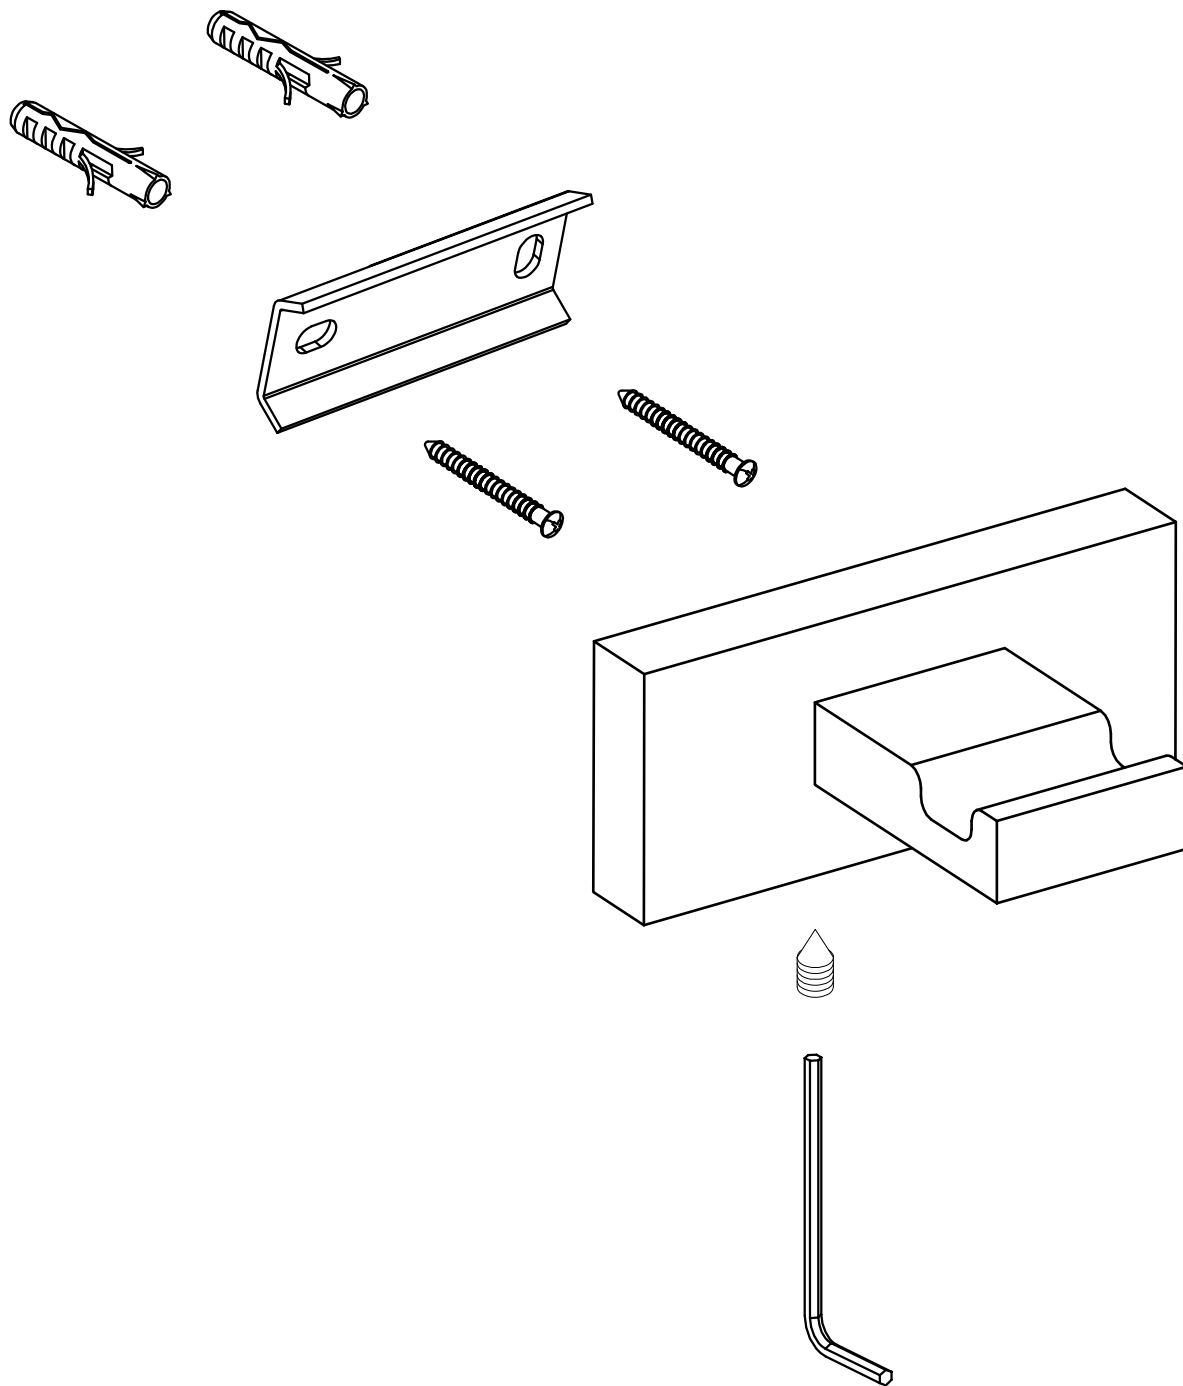

Installation Instructions

Collection
Riva

Model |
Riva WSBC 235808

Dimensions Metric
1 inch = 2.54 cm
1 inch = 25.4 mm

WS[®]
BATH
COLLECTIONS

1051 Lea Drive - Collegeville, PA 19426
Tel. 215 513 9400 - Fax 610 831 0215
www.ws bathcollections.com - info@ws bathcollections.com