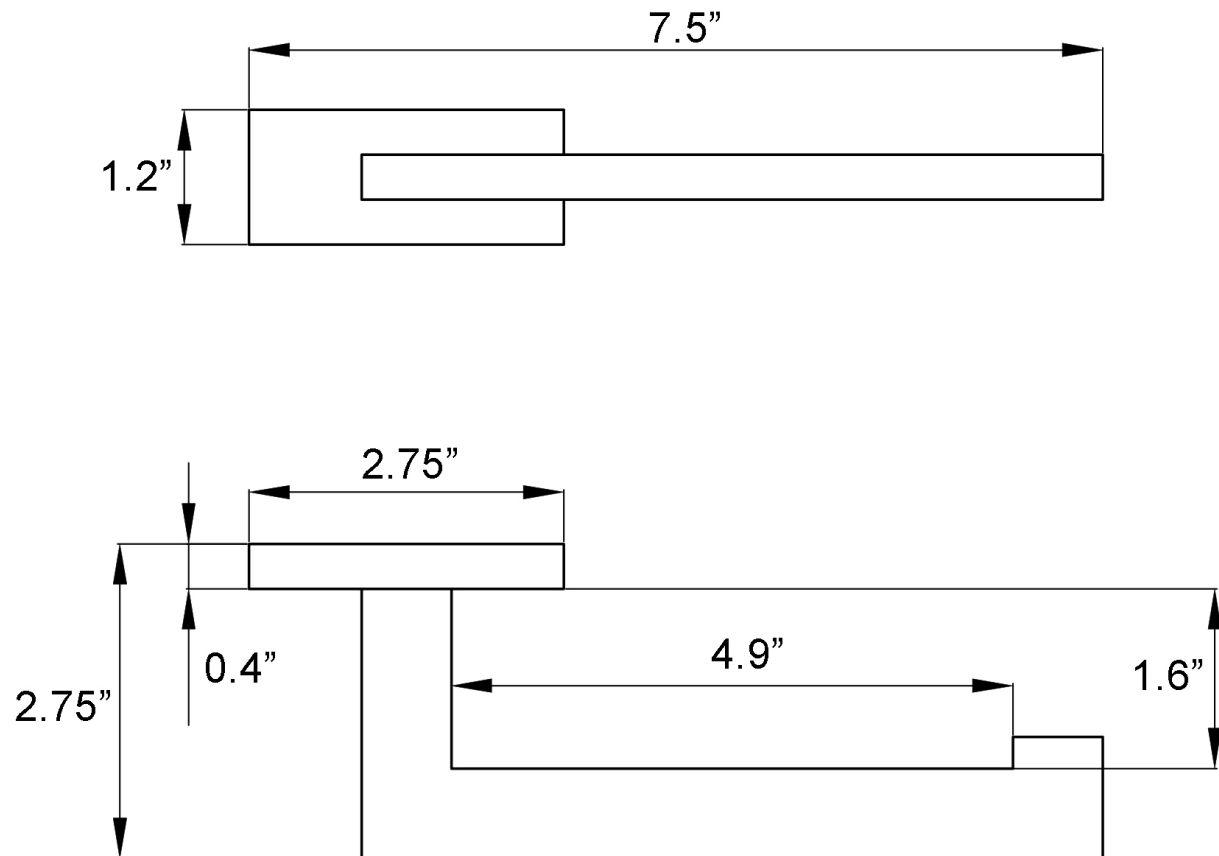

Features

- Toilet Paper Holder
- Polished Chrome Finish
- Solid Brass Base
- Includes Mounting Hardware

Riva WSBC 235804 CR

SKU# | Option:

- Riva WSBC 235804 CR | Polished Chrome

Finishes

 CR Polished Chrome

<p>Collection Riva</p>	<p>Model Riva WSBC 235804</p>	<p>Dimensions Metric <i>1 inch = 2.54 cm</i> <i>1 inch = 25.4 mm</i></p>	<p> 1051 Lea Drive - Collegeville, PA 19426 Tel. 215 513 9400 - Fax 610 831 0215 www.ws bathcollections.com - info@ws bathcollectins.com</p>
-----------------------------------	--	--	---

Product Specs Sheets

Collection
Riva

Model |
Riva WSBC 235804

Dimensions Metric
1 inch = 2.54 cm
1 inch = 25.4 mm

WS[®]
BATH
COLLECTIONS

1051 Lea Drive - Collegeville, PA 19426
Tel. 215 513 9400 - Fax 610 831 0215
www.ws bathcollections.com - info@ws bathcollections.com