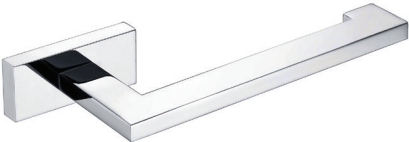

Features

- Toilet Paper Holder
- Polished Chrome Finish
- Solid Brass Base
- Includes Mounting Hardware

Riva WSBC 235804 CR

SKU# | Option:

- Riva WSBC 235804 CR | Polished Chrome

Finishes

 CR Polished Chrome

<p>Collection Riva</p>	<p>Model Riva WSBC 235804</p>	<p>Dimensions Metric <i>1 inch = 2.54 cm</i> <i>1 inch = 25.4 mm</i></p>	<p> 1051 Lea Drive - Collegeville, PA 19426 Tel. 215 513 9400 - Fax 610 831 0215 www.ws bathcollections.com - info@ws bathcollectins.com</p>
-----------------------------------	--	--	---

Product Specs Sheets

Collection
Riva

Model |
Riva WSBC 235804

Dimensions Metric
1 inch = 2.54 cm
1 inch = 25.4 mm

WS[®]
BATH
COLLECTIONS

1051 Lea Drive - Collegeville, PA 19426
Tel. 215 513 9400 - Fax 610 831 0215
www.ws bathcollections.com - info@ws bathcollections.com