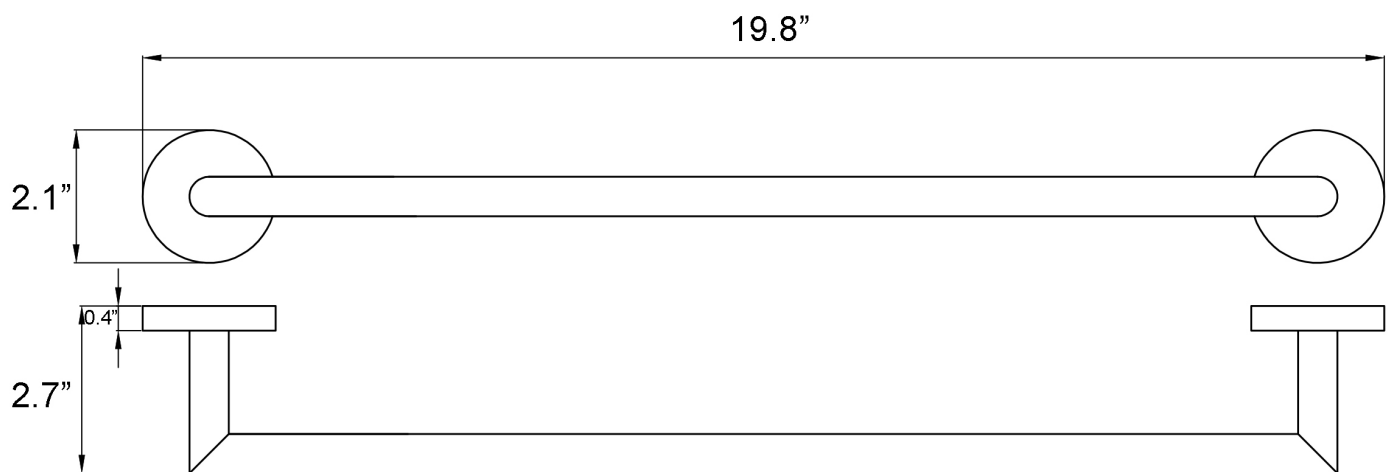

Features

- Towel Bar
- Polished Chrome Finish
- Solid Brass Base
- Includes Mounting Hardware

Pura WSBC 203210 CR

SKU# | Option:

- Pura WSBC 203210 CR | Polished Chrome

Finishes

 CR Polished Chrome

<p>Collection Pura</p>	<p>Model Pura WSBC 203210</p>	<p>Dimensions Metric <i>1 inch = 2.54 cm</i> <i>1 inch = 25.4 mm</i></p>	<p> 1051 Lea Drive - Collegeville, PA 19426 Tel. 215 513 9400 - Fax 610 831 0215 www.ws bathcollections.com - info@ws bathcollectins.com</p>
-----------------------------------	--	--	--

Product Specs Sheets

Collection
Pura

Model |
Pura WSBC 203210

Dimensions Metric

1 inch = 2.54 cm
1 inch = 25.4 mm

WS[®]
BATH
COLLECTIONS

1051 Lea Drive - Collegeville, PA 19426
Tel. 215 513 9400 - Fax 610 831 0215