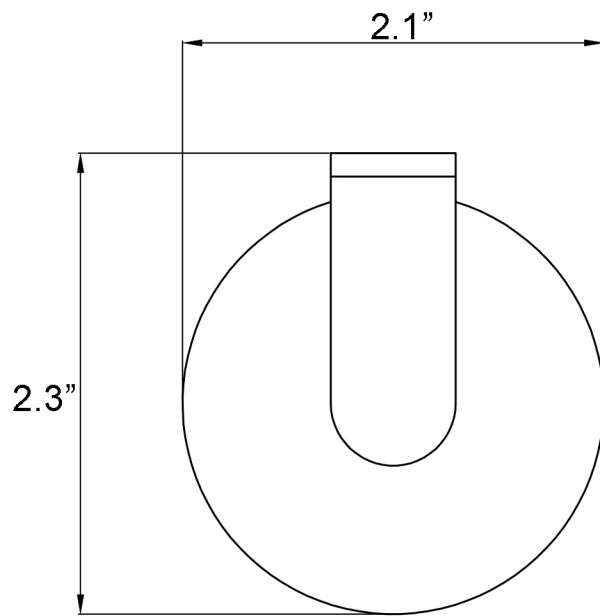

Features

- Bathroom Hook
- Polished Chrome Finish
- Solid Brass Base
- Includes Mounting Hardware

Pura WSBC 203208 CR

SKU# | Option:

- Pura WSBC 203208 CR | Polished Chrome

Finishes

 CR Polished Chrome

<p>Collection Pura</p>	<p>Model Pura WSBC 203208</p>	<p>Dimensions Metric <i>1 inch = 2.54 cm</i> <i>1 inch = 25.4 mm</i></p>	 <p>1051 Lea Drive - Collegeville, PA 19426 Tel. 215 513 9400 - Fax 610 831 0215 www.ws bathcollections.com - info@ws bathcollectins.com</p>
-----------------------------------	--	--	---

Product Specs Sheets

Collection
Pura

Model |
Pura WSBC 203208

Dimensions Metric
1 inch = 2.54 cm
1 inch = 25.4 mm

WS[®]
BATH
COLLECTIONS

1051 Lea Drive - Collegeville, PA 19426
Tel. 215 513 9400 - Fax 610 831 0215
www.wsbatchcollections.com - info@wsbatchcollections.com