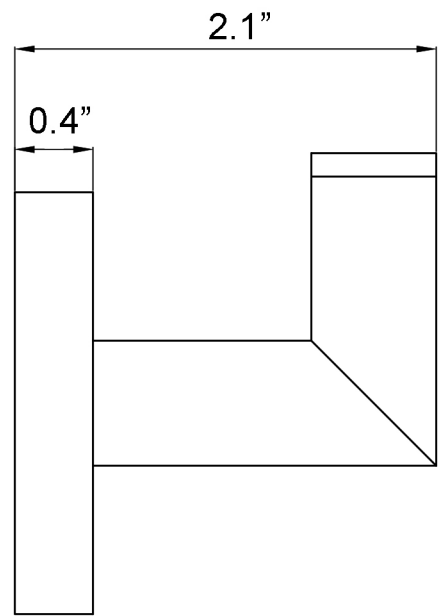

Features

- Bathroom Hook
- Polished Chrome Finish
- Solid Brass Base
- Includes Mounting Hardware

Pura WSBC 203208 CR

SKU# | Option:

- Pura WSBC 203208 CR | Polished Chrome

Finishes

 CR Polished Chrome

<p>Collection Pura</p>	<p>Model Pura WSBC 203208</p>	<p>Dimensions Metric <i>1 inch = 2.54 cm</i> <i>1 inch = 25.4 mm</i></p>	 <p>1051 Lea Drive - Collegeville, PA 19426 Tel. 215 513 9400 - Fax 610 831 0215 www.ws bathcollections.com - info@ws bathcollectins.com</p>
-----------------------------------	--	--	---

Product Specs Sheets

Collection
Pura

Model |
Pura WSBC 203208

Dimensions Metric
1 inch = 2.54 cm
1 inch = 25.4 mm

WS[®]
BATH
COLLECTIONS

1051 Lea Drive - Collegeville, PA 19426
Tel. 215 513 9400 - Fax 610 831 0215
www.wsbatchcollections.com - info@wsbatchcollections.com