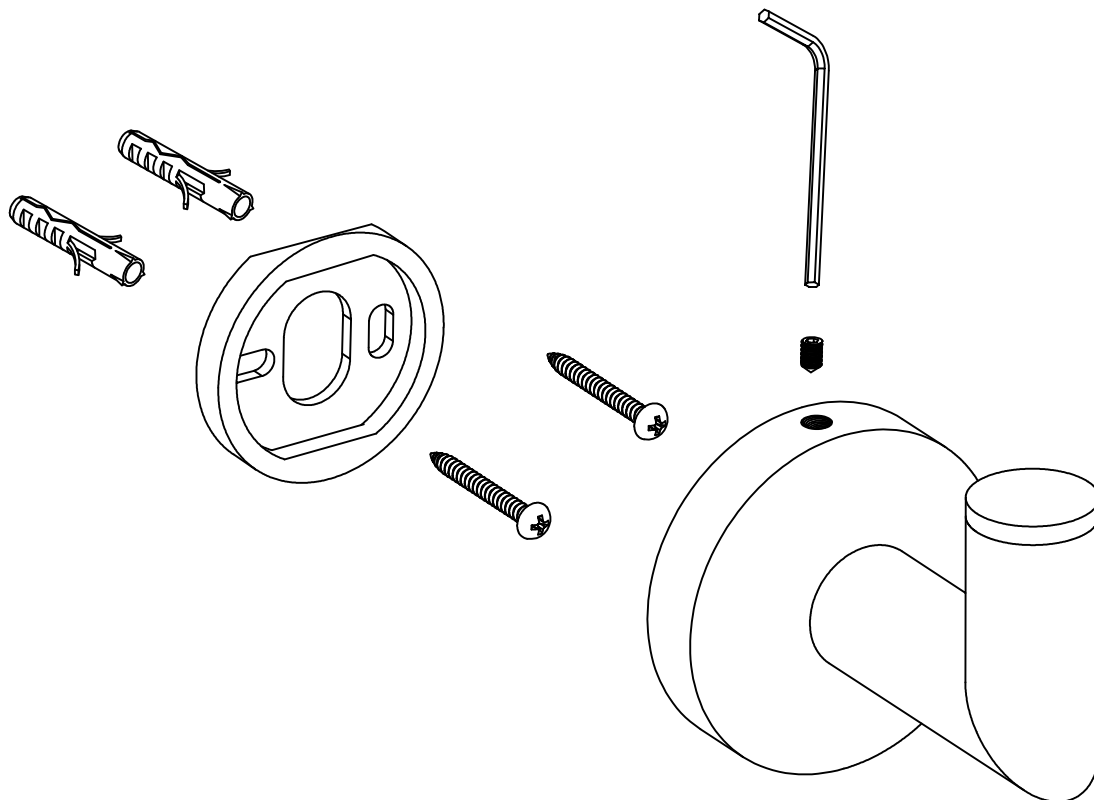

Installation Instructions

Collection
Pura

Model |
Pura WSBC 203208

Dimensions Metric

1 inch = 2.54 cm
1 inch = 25.4 mm

WS[®]
BATH
COLLECTIONS

1051 Lea Drive - Collegeville, PA 19426
Tel. 215 513 9400 - Fax 610 831 0215
www.ws bathcollections.com - info@ws bathcollections.com