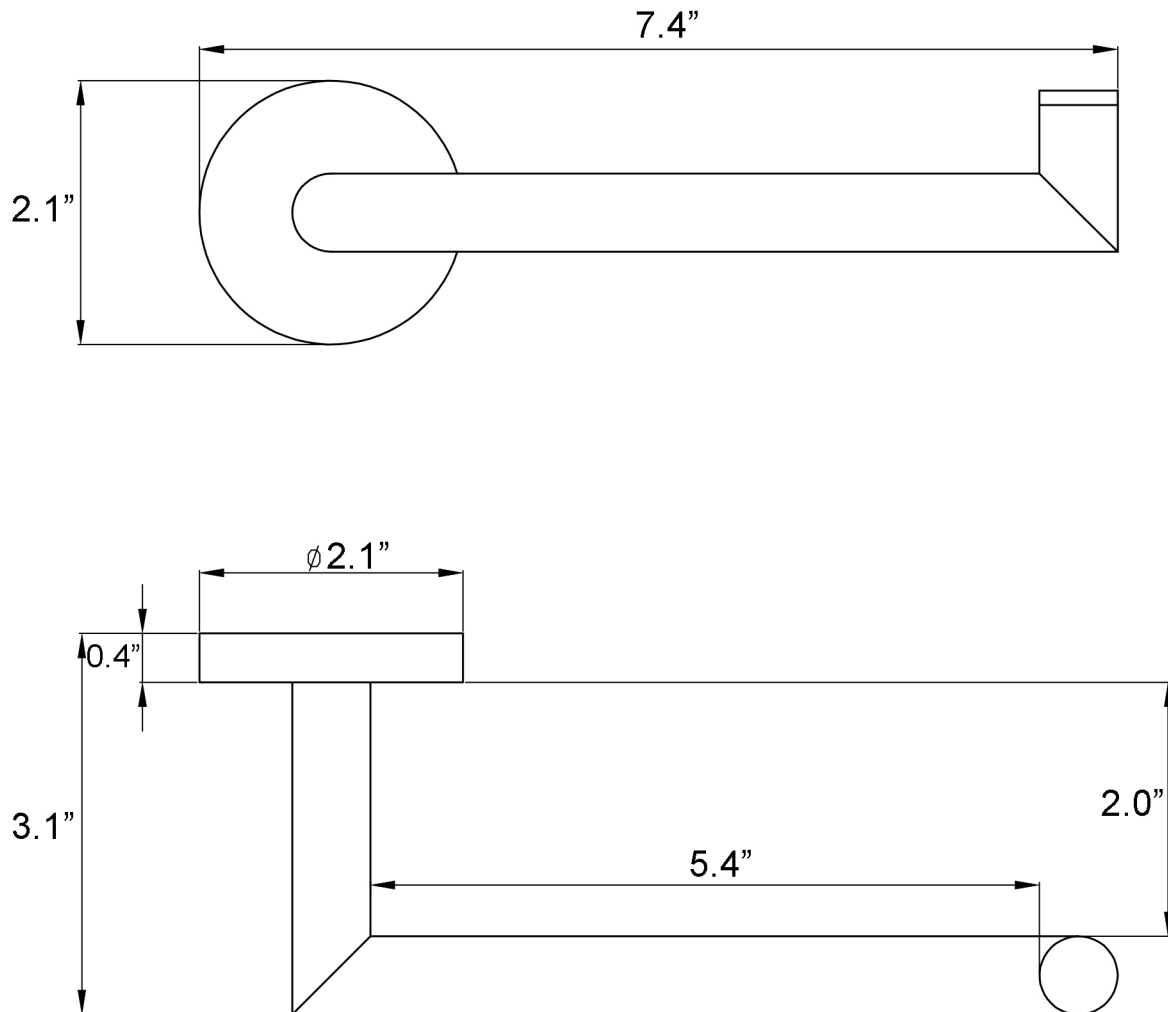

**Features**

- Toilet Paper Holder
- Polished Chrome Finish
- Solid Brass Base
- Includes Mounting Hardware

**Pura WSBC 203204 CR**

**SKU# | Option:**

- Pura WSBC 203204 CR | Polished Chrome

**Finishes**

 CR Polished Chrome

<p><b>Collection</b> Pura</p>	<p><b>Model  </b> Pura WSBC 203204</p>	<p>Dimensions Metric  <i>1 inch = 2.54 cm</i>  <i>1 inch = 25.4 mm</i></p>	 <p>1051 Lea Drive - Collegeville, PA 19426          Tel. 215 513 9400 - Fax 610 831 0215  <a href="http://www.ws bathcollections.com">www.ws bathcollections.com</a> - <a href="mailto:info@ws bathcollectins.com">info@ws bathcollectins.com</a></p>
-----------------------------------	--	--	---

# Product Specs Sheets

Collection  
Pura

Model |  
Pura WSBC 203204

Dimensions Metric  
1 inch = 2.54 cm  
1 inch = 25.4 mm

**WS**<sup>®</sup>  
BATH  
COLLECTIONS

1051 Lea Drive - Collegeville, PA 19426  
Tel. 215 513 9400 - Fax 610 831 0215  
[www.ws bathcollections.com](http://www.ws bathcollections.com) - [info@ws bathcollections.com](mailto:info@ws bathcollections.com)