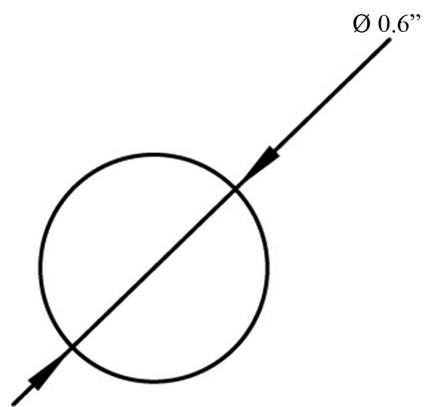

Features

- Bathroom Hook
- Polished Chrome Finish
- Solid Brass Base

Polo 0775.001.00

SKU# | Option:

- Polo 0775.001.00 | Polished Chrome

Finishes

 .001 Polished Chrome

<p>Collection Polo</p>	<p>Model Polo 0775.001.00</p>	<p>Dimensions Metric <i>1 inch = 2.54 cm</i> <i>1 inch = 25.4 mm</i></p>	 <p>1051 Lea Drive - Collegeville, PA 19426 Tel. 215 513 9400 - Fax 610 831 0215 www.ws bathcollections.com - info@ws bathcollectins.com</p>
-----------------------------------	--	--	---

Product Specs Sheets

Collection
Polo

Model |
Polo 0775.001.00

Dimensions Metric

1 inch = 2.54 cm
1 inch = 25.4 mm

WS[®]
BATH
COLLECTIONS

1051 Lea Drive - Collegeville, PA 19426
Tel. 215 513 9400 - Fax 610 831 0215
www.ws bathcollections.com - info@ws bathcollections.com