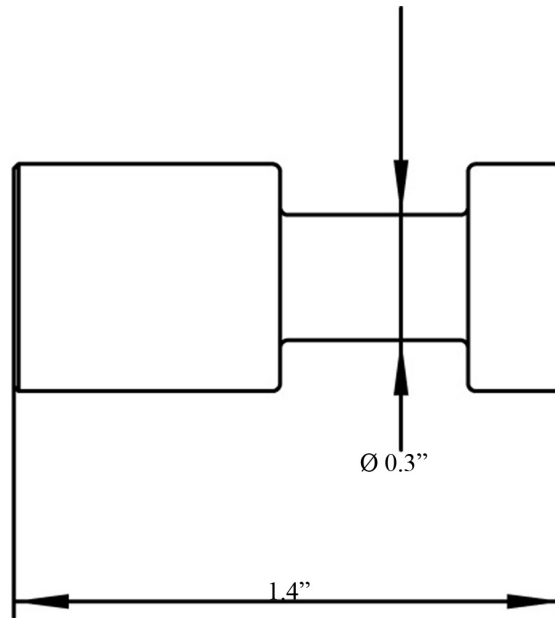

Features

- Bathroom Hook
- Polished Chrome Finish
- Solid Brass Base

Polo 0775.001.00

SKU# | Option:

- Polo 0775.001.00 | Polished Chrome

Finishes

 .001 Polished Chrome

<p>Collection Polo</p>	<p>Model Polo 0775.001.00</p>	<p>Dimensions Metric <i>1 inch = 2.54 cm</i> <i>1 inch = 25.4 mm</i></p>	 <p>1051 Lea Drive - Collegeville, PA 19426 Tel. 215 513 9400 - Fax 610 831 0215 www.ws bathcollections.com - info@ws bathcollectins.com</p>
-----------------------------------	--	--	---

Product Specs Sheets

Collection
Polo

Model |
Polo 0775.001.00

Dimensions Metric

1 inch = 2.54 cm
1 inch = 25.4 mm

WS[®]
BATH
COLLECTIONS

1051 Lea Drive - Collegeville, PA 19426
Tel. 215 513 9400 - Fax 610 831 0215
www.ws bathcollections.com - info@ws bathcollections.com