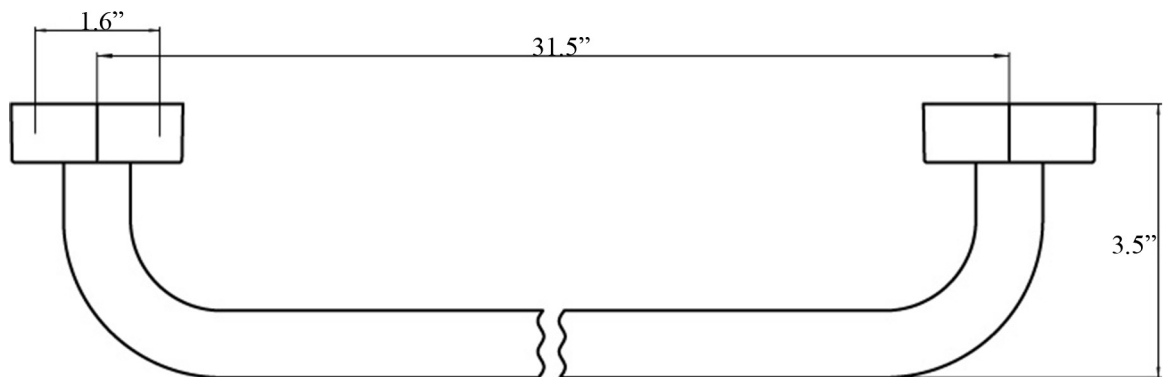

Features

- Towel Bar
- Polished Chrome Finish
- Solid Brass Base

Polo 0760.001.80

SKU# | Option:

- Polo 0760.001.80 | Polished Chrome

Finishes

 .001 Polished Chrome

<p>Collection Polo</p>	<p>Model Polo 0760.001.80</p>	<p>Dimensions Metric <i>1 inch = 2.54 cm</i> <i>1 inch = 25.4 mm</i></p>	<p> 1051 Lea Drive - Collegeville, PA 19426 Tel. 215 513 9400 - Fax 610 831 0215 www.ws bathcollections.com - info@ws bathcollectins.com</p>
-----------------------------------	--	--	---

Product Specs Sheets

Collection
Rqmq

Model |
Rqmq"2982Ø230 2

Dimensions Metric
1 inch = 2.54 cm
1 inch = 25.4 mm

WS[®]
BATH
COLLECTIONS

1051 Lea Drive - Collegeville, PA 19426
Tel. 215 513 9400 - Fax 610 831 0215
www.ws bathcollections.com - info@ws bathcollections.com