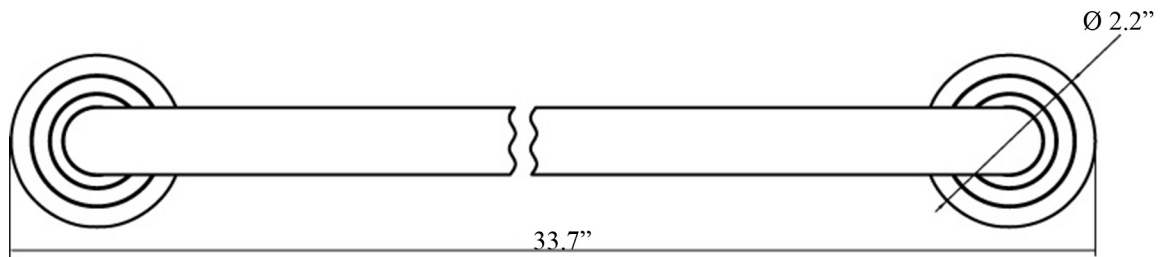

Features

- Towel Bar
- Polished Chrome Finish
- Solid Brass Base

Polo 0760.001.80

SKU# | Option:

- Polo 0760.001.80 | Polished Chrome

Finishes

 .001 Polished Chrome

<p>Collection Polo</p>	<p>Model Polo 0760.001.80</p>	<p>Dimensions Metric <i>1 inch = 2.54 cm</i> <i>1 inch = 25.4 mm</i></p>	<p> 1051 Lea Drive - Collegeville, PA 19426 Tel. 215 513 9400 - Fax 610 831 0215 www.ws bathcollections.com - info@ws bathcollectins.com</p>
-----------------------------------	--	--	---

Product Specs Sheets

Collection
Rqmq

Model |
Rqmq"2982Ø230 2

Dimensions Metric
1 inch = 2.54 cm
1 inch = 25.4 mm

WS[®]
BATH
COLLECTIONS

1051 Lea Drive - Collegeville, PA 19426
Tel. 215 513 9400 - Fax 610 831 0215
www.ws bathcollections.com - info@ws bathcollections.com