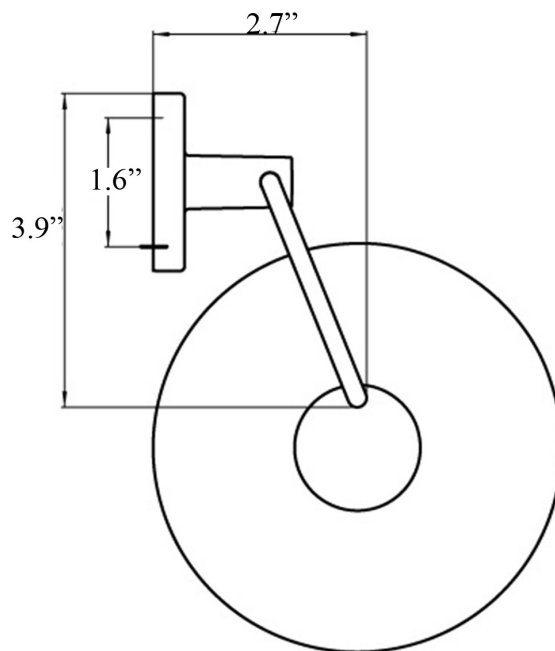

## Finishes

.001 Polished Chrome

**Collection**  
Polo

**Model |**  
Polo 0700.001.02

Dimensions Metric

*1 inch = 2.54 cm*

*1 inch = 25.4 mm*

**WS**<sup>®</sup>  
**BATH**  
**COLLECTIONS**

# Product Specs Sheets

Collection  
Polo

Model |  
Polo 0700.001.02

Dimensions Metric

1 inch = 2.54 cm

1 inch = 25.4 mm

**WS**<sup>®</sup>  
BATH  
COLLECTIONS

1051 Lea Drive - Collegeville, PA 19426