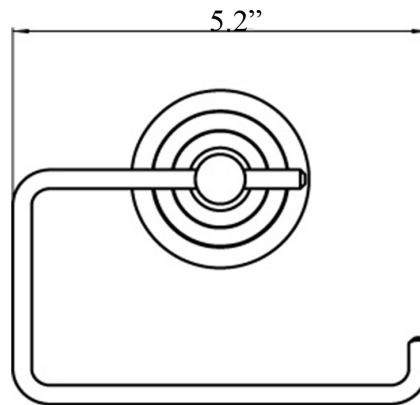

## Finishes

.001 Polished Chrome

**Collection**  
Polo

**Model |**  
Polo 0700.001.02

Dimensions Metric

*1 inch = 2.54 cm*

*1 inch = 25.4 mm*

**WS**<sup>®</sup>  
**BATH**  
**COLLECTIONS**

# Product Specs Sheets

Collection  
Polo

Model |  
Polo 0700.001.02

Dimensions Metric

1 inch = 2.54 cm

1 inch = 25.4 mm

**WS**<sup>®</sup>  
BATH  
COLLECTIONS

1051 Lea Drive - Collegeville, PA 19426